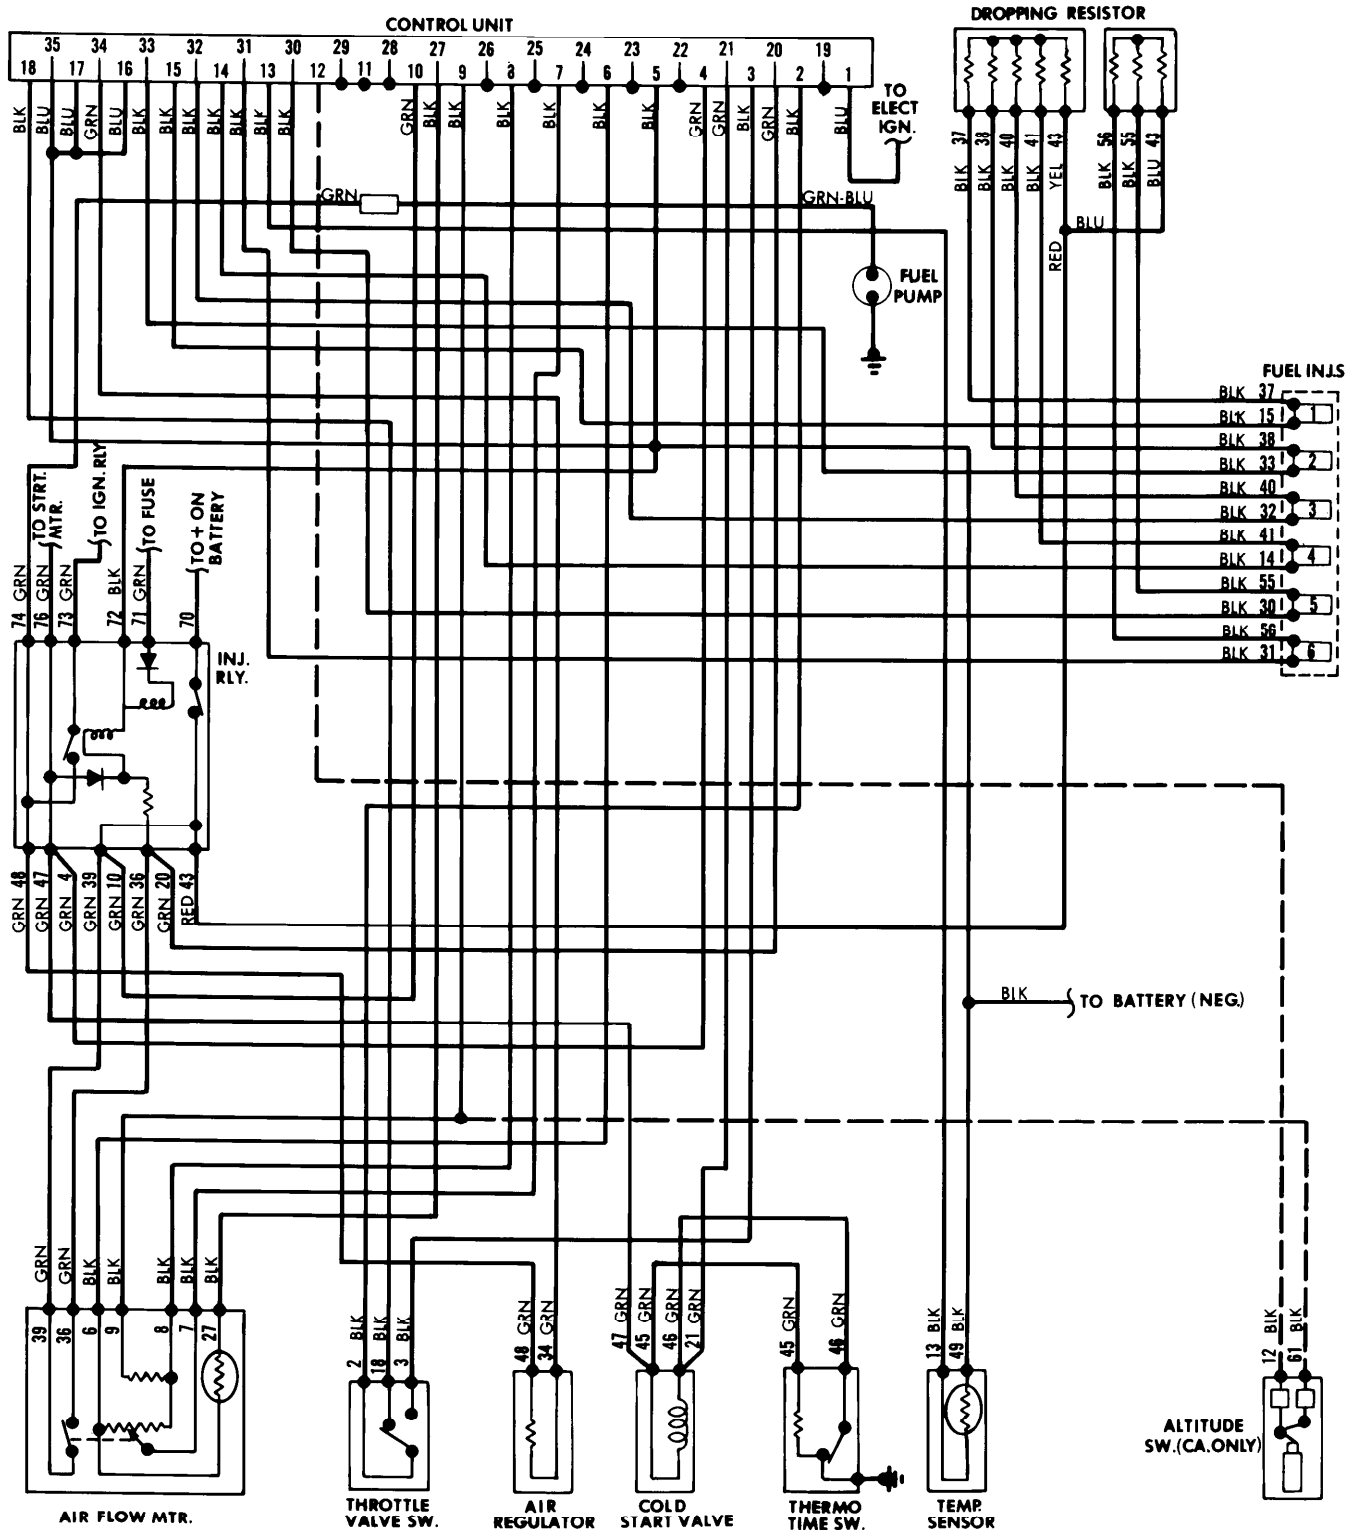

1977 Sub-System Wiring Diagrams 4-143

FUEL INJECTION SYSTEMS (Cont.)

Fuel Injection System Wiring Diagram
(Datsun 280Z)