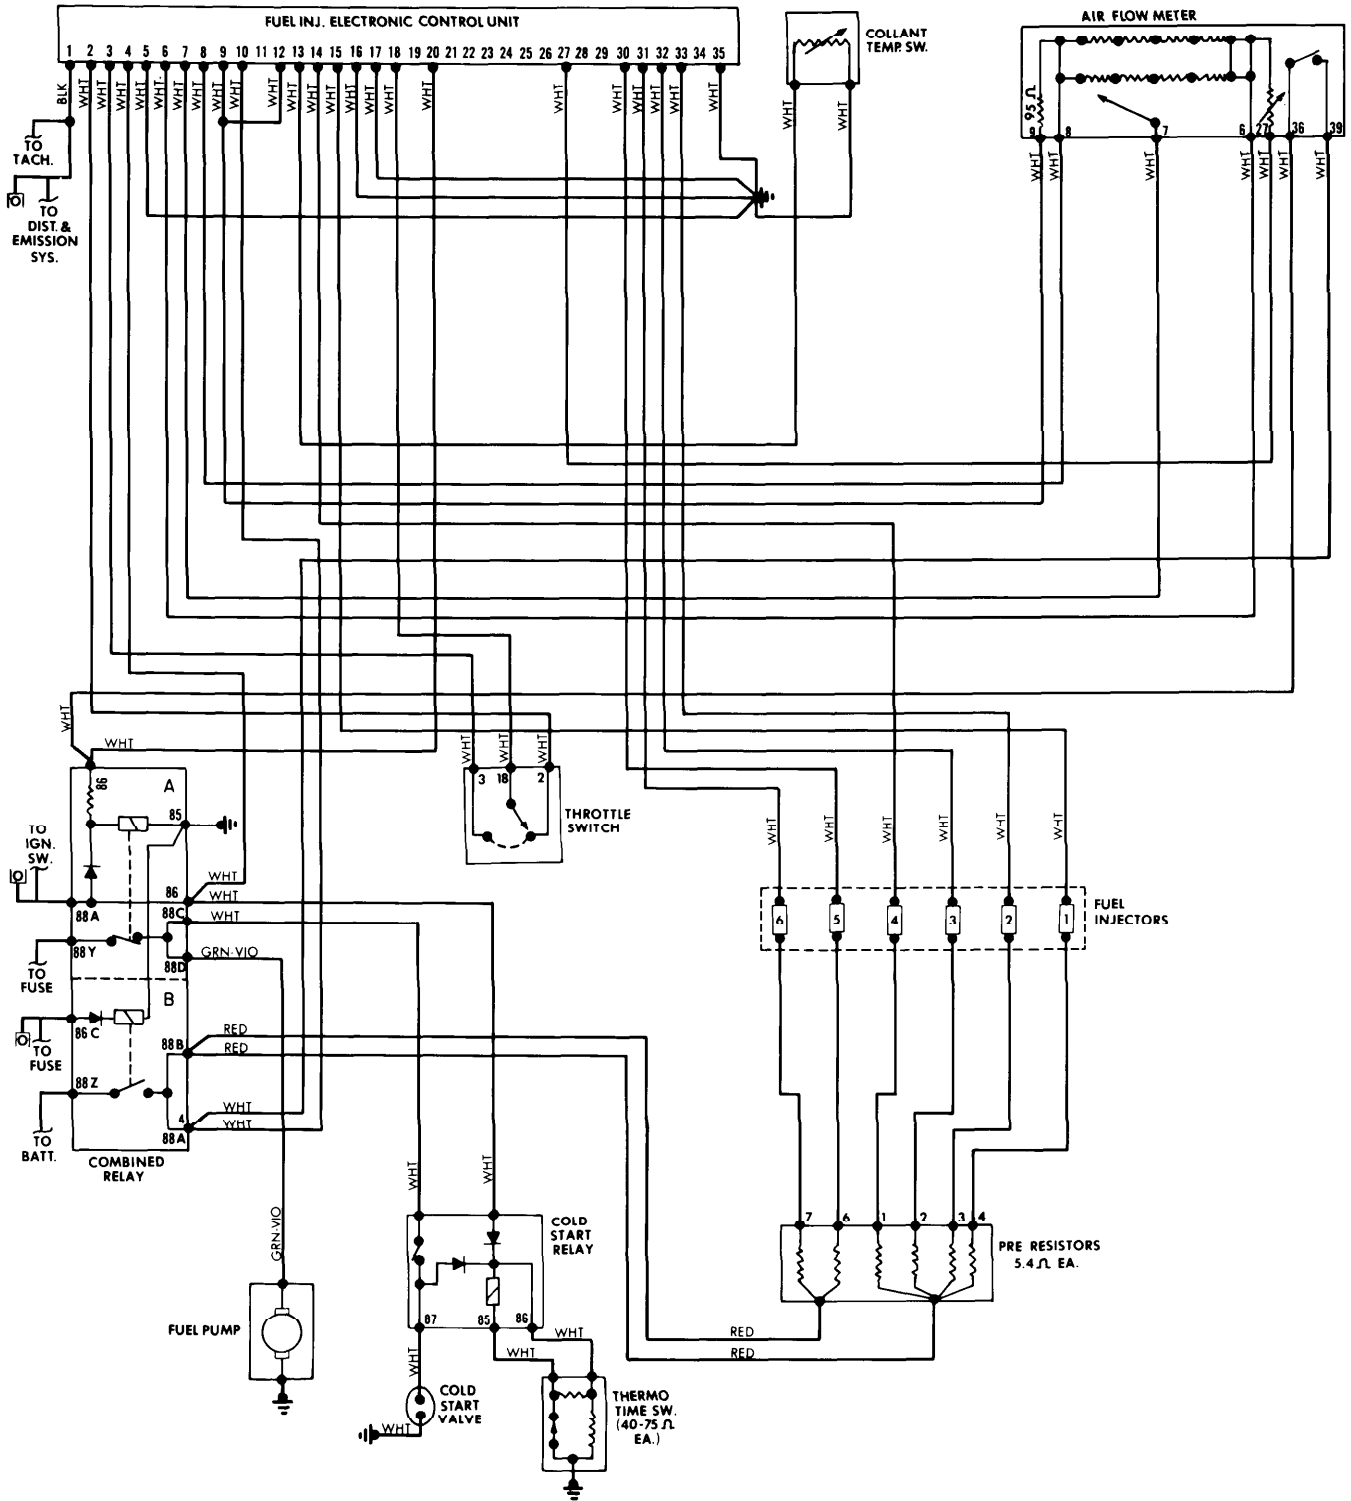

4-142 1977 Sub-System Wiring Diagrams

FUEL INJECTION SYSTEMS

Fuel Injection System Wiring Diagram
(BMW 630 CSi)