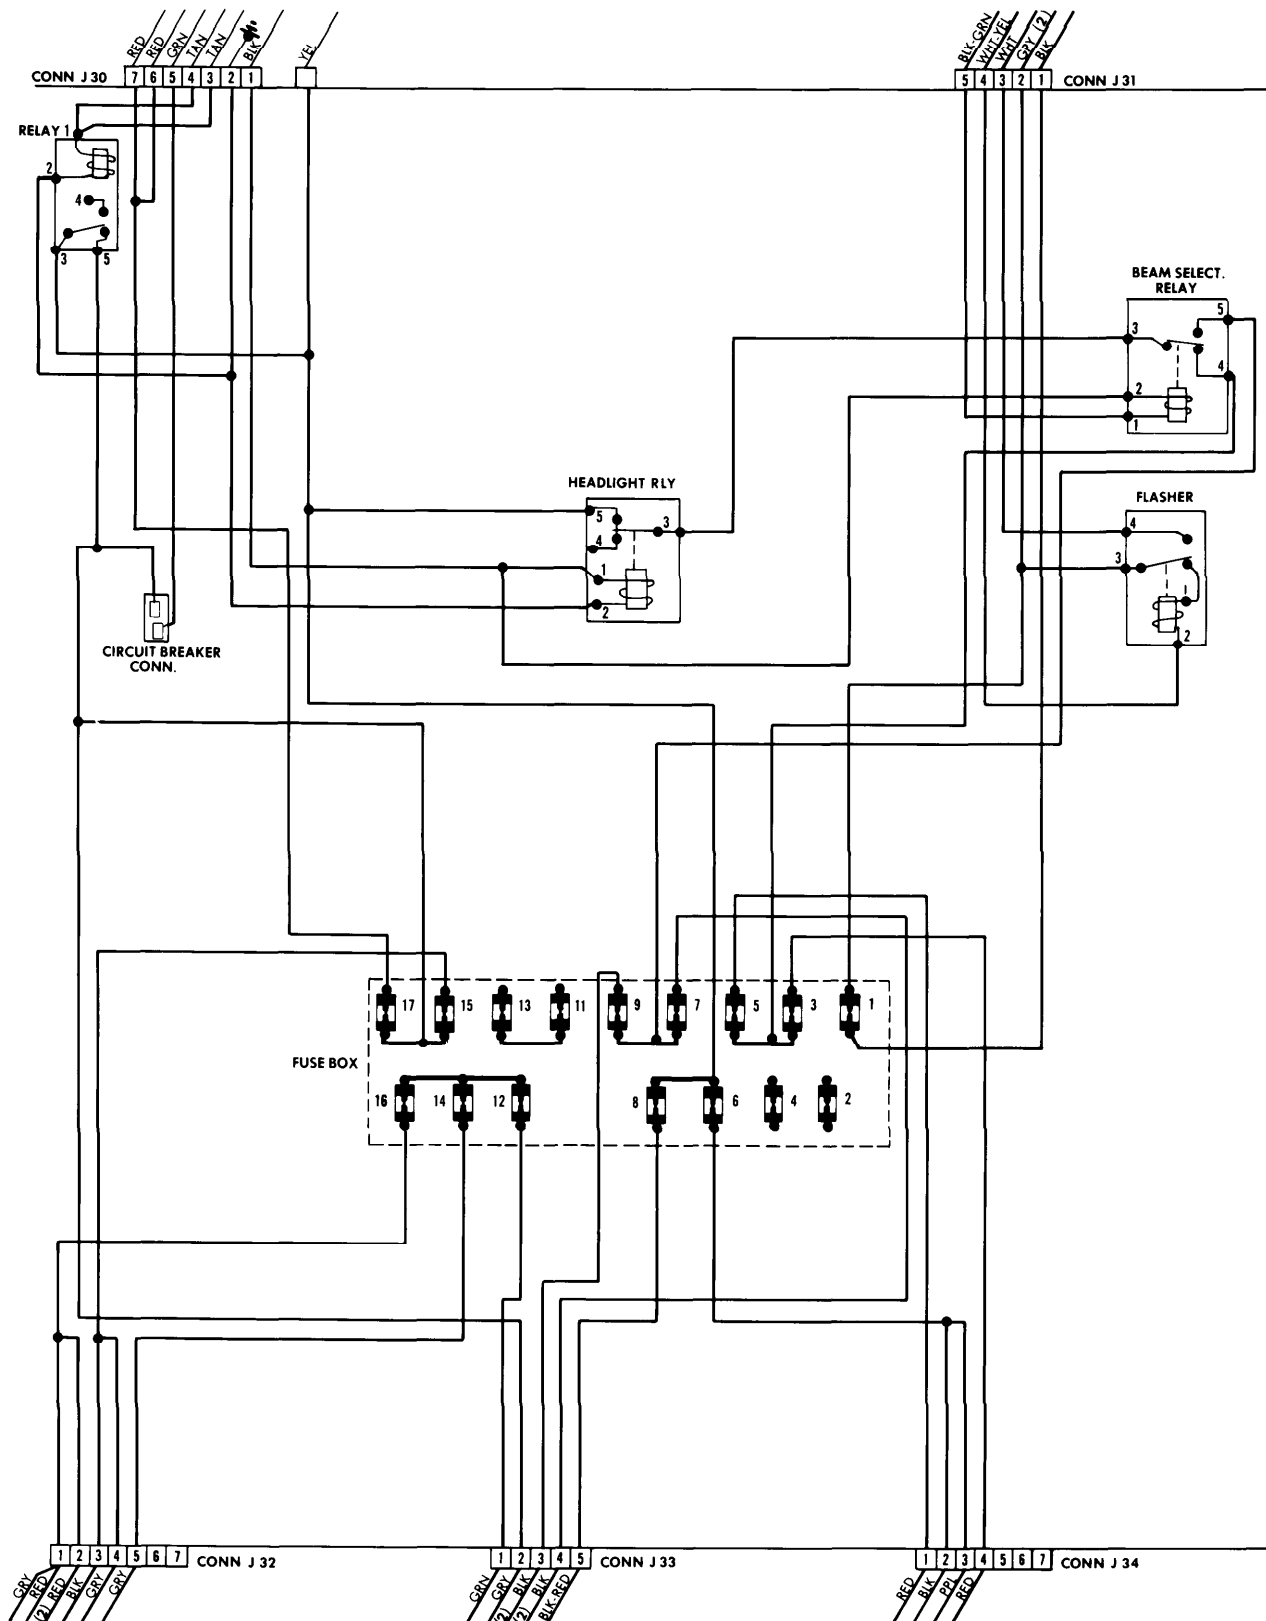

# 4-138 1977 Sub-System Wiring Diagrams

## FUSE AND RELAY CONTROL BOX

**Fuse and Relay Control Box  
(Renault R-17 Gordini)**