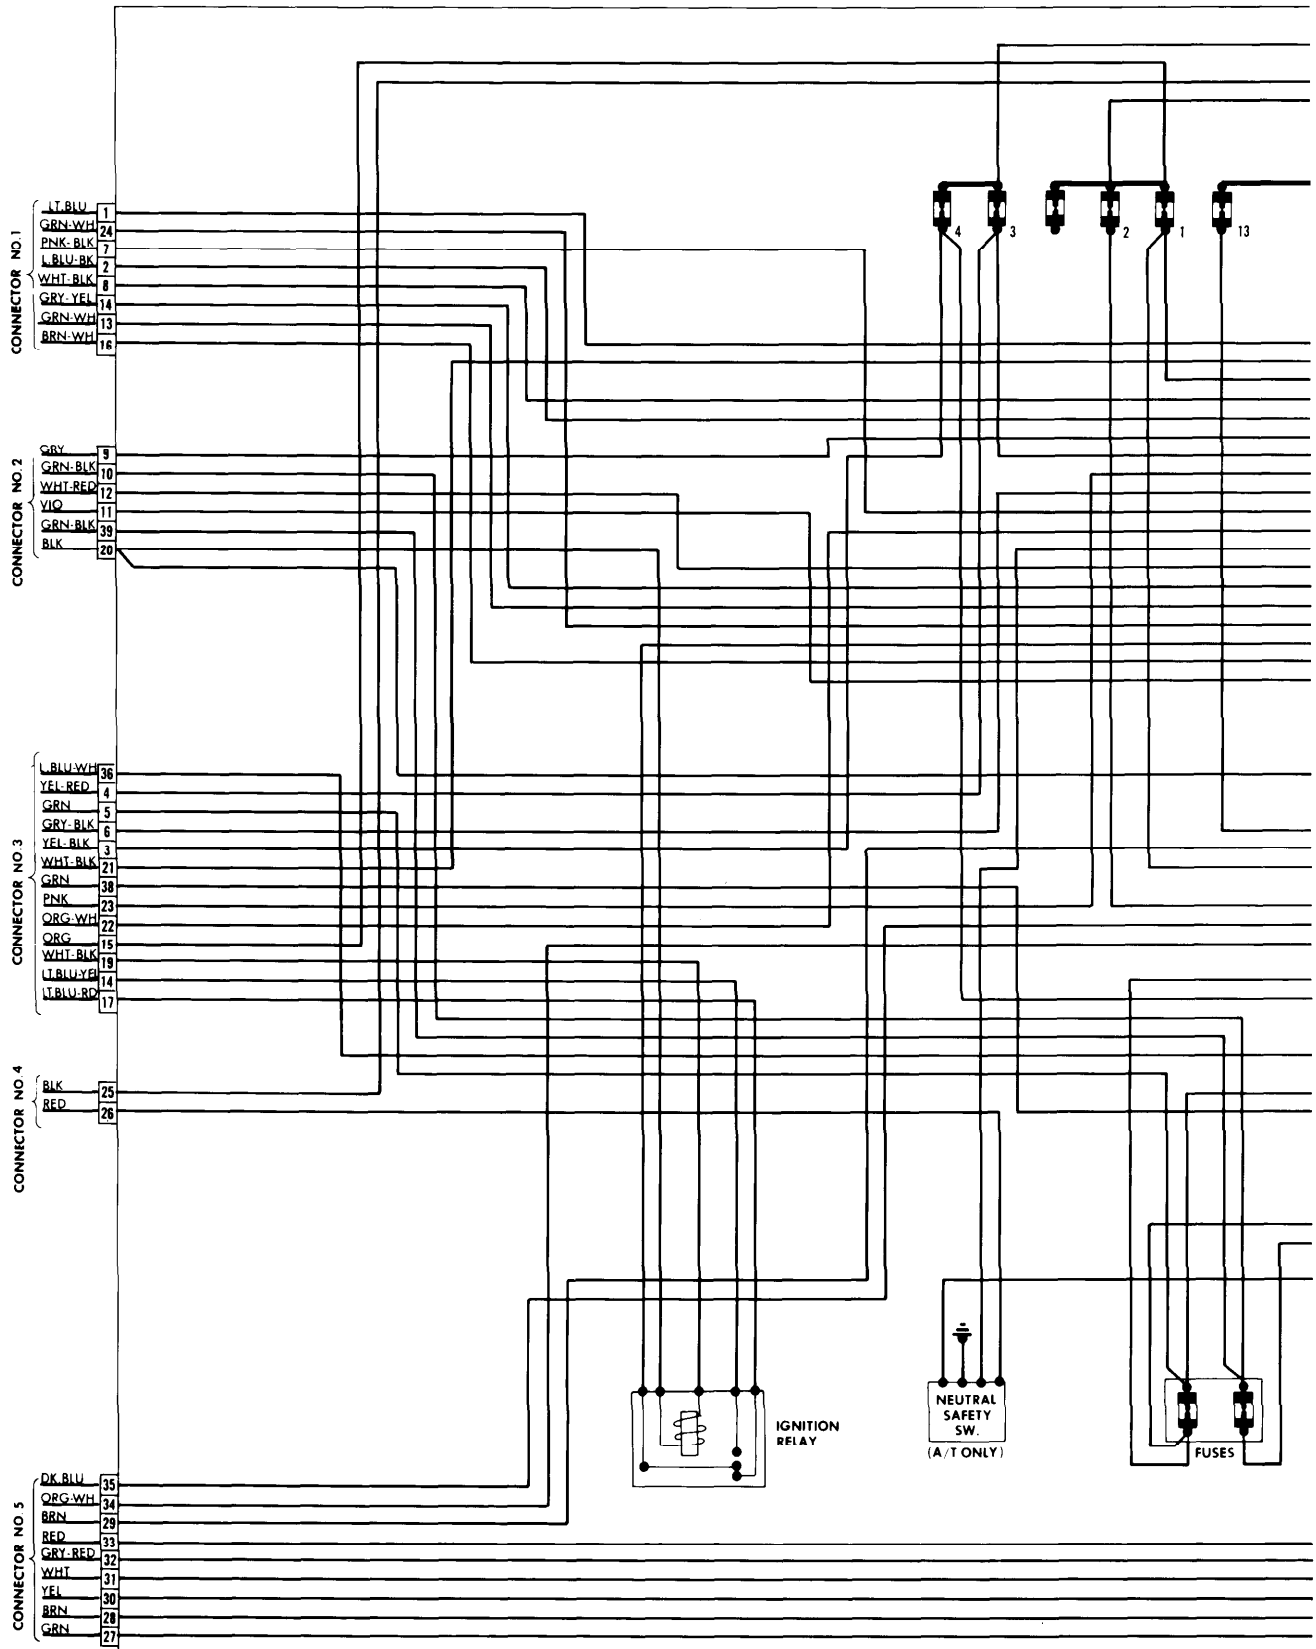

4-134 1977 Sub-System Wiring Diagrams

FUSE AND RELAY CONTROL BOX

Fuse and Relay Control Box
Fiat 131

FUSE AND RELAY CONTROL BOX

**Fuse and Relay Control Box
Fiat 131**