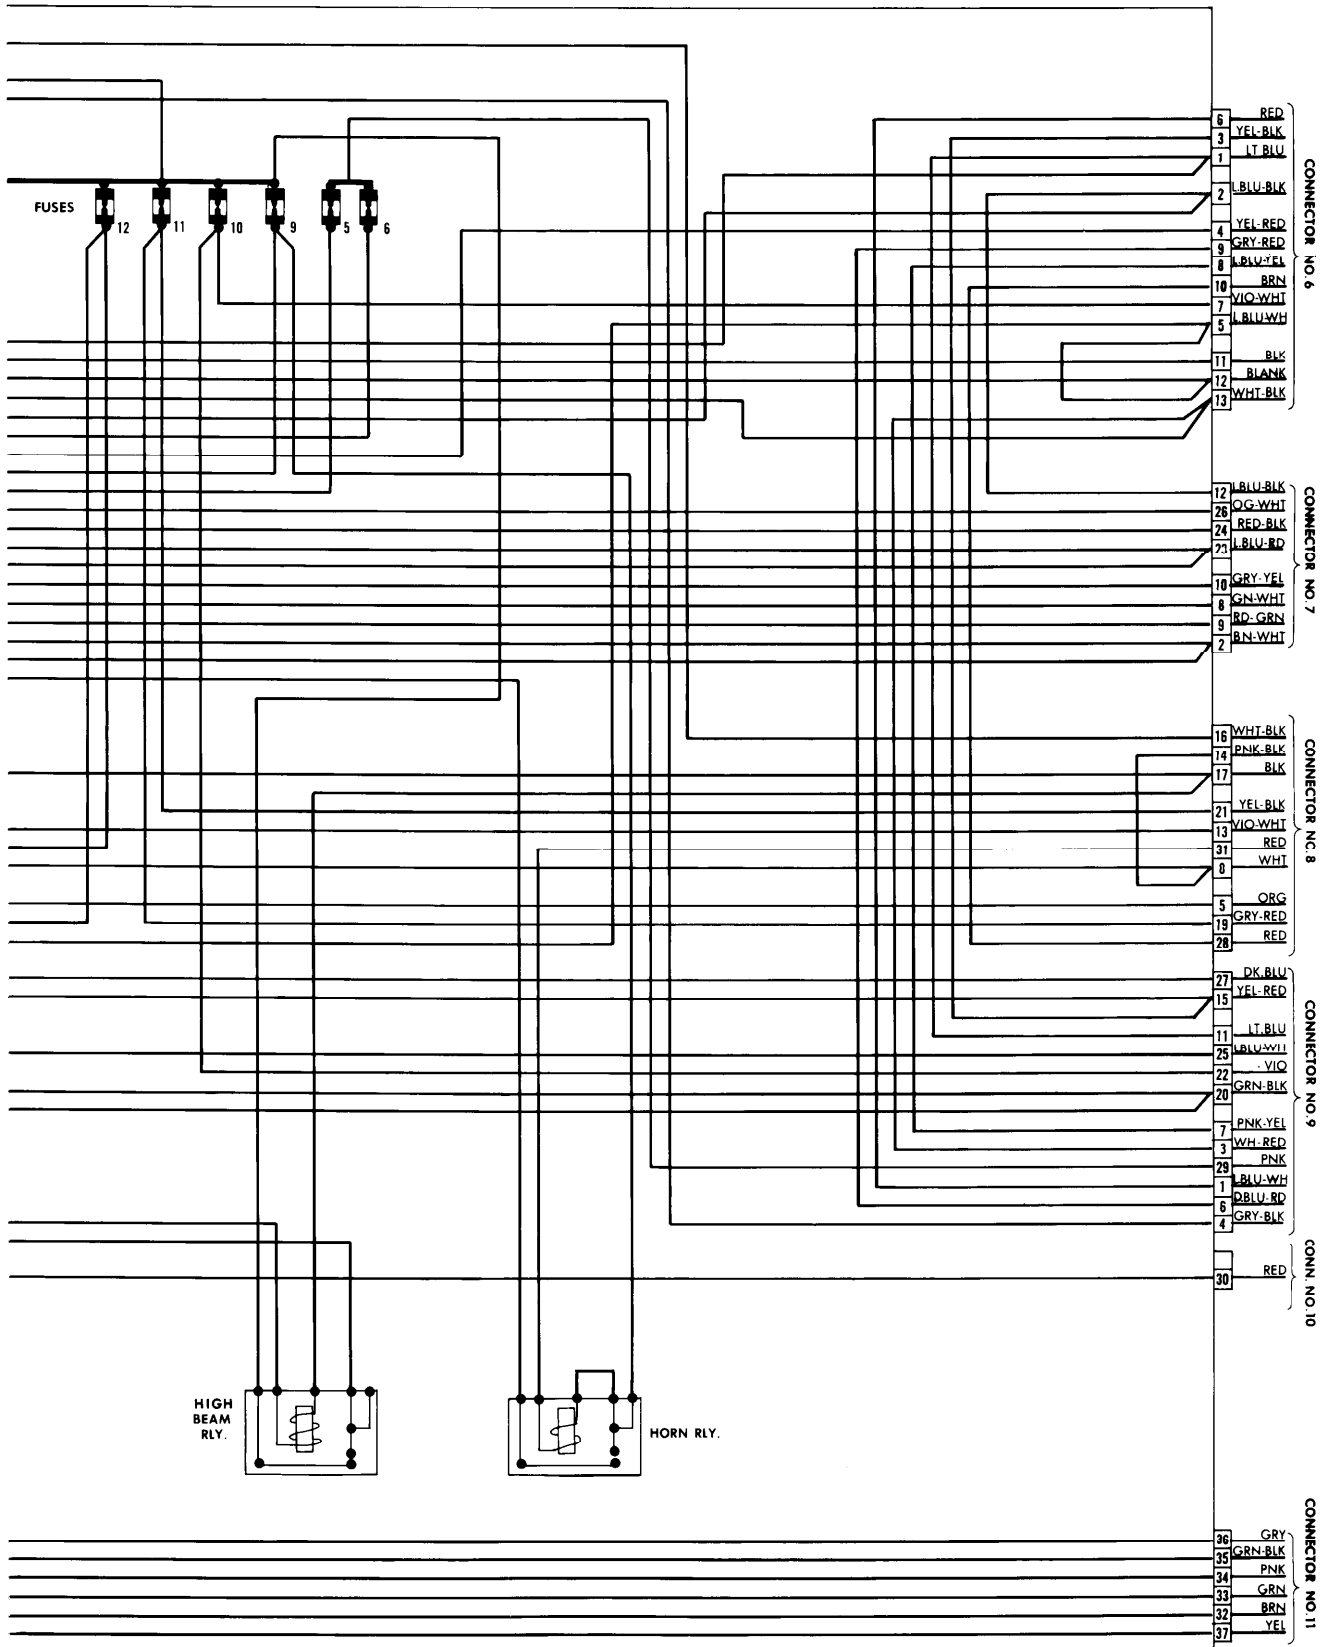

4-134 1977 Sub-System Wiring Diagrams

FUSE AND RELAY CONTROL BOX

Fuse and Relay Control Box
Fiat 131

FUSE AND RELAY CONTROL BOX

**Fuse and Relay Control Box
Fiat 131**