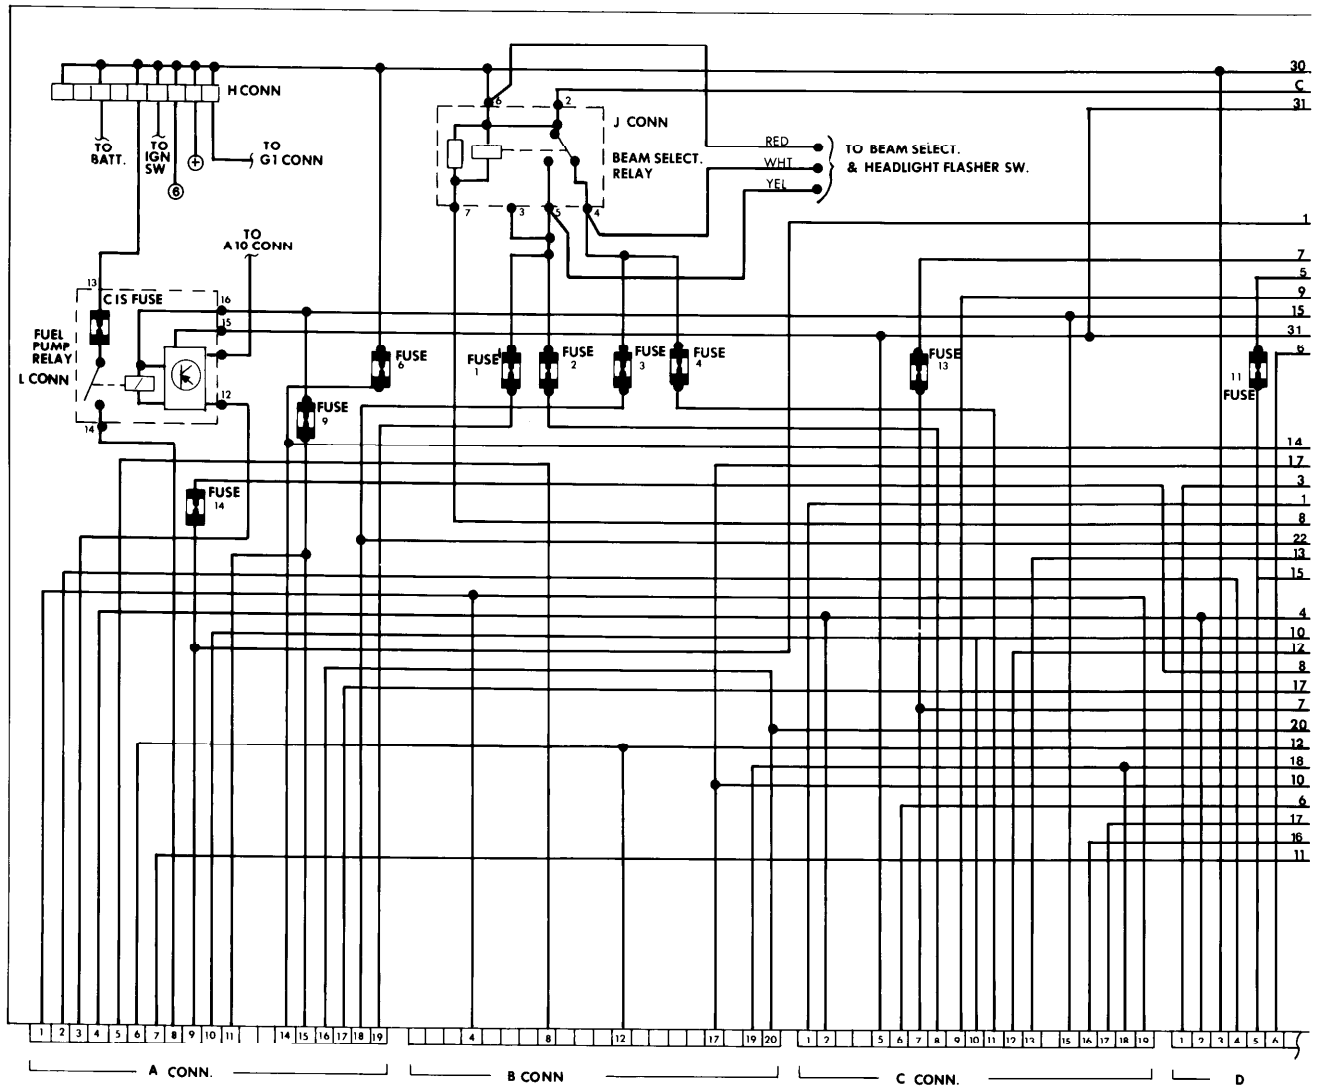

4-132 1977 Sub-System Wiring Diagrams

FUSE AND RELAY CONTROL BOX

Fuse and Relay Control Box
Audi Fox, Volkswagen Dasher, Rabbit and Scirocco

1977 Sub-System Wiring Diagrams 4-133

FUSE AND RELAY CONTROL BOX

Fuse and Relay Control Box
Audi Fox, Volkswagen Dasher, Rabbit and Scirocco