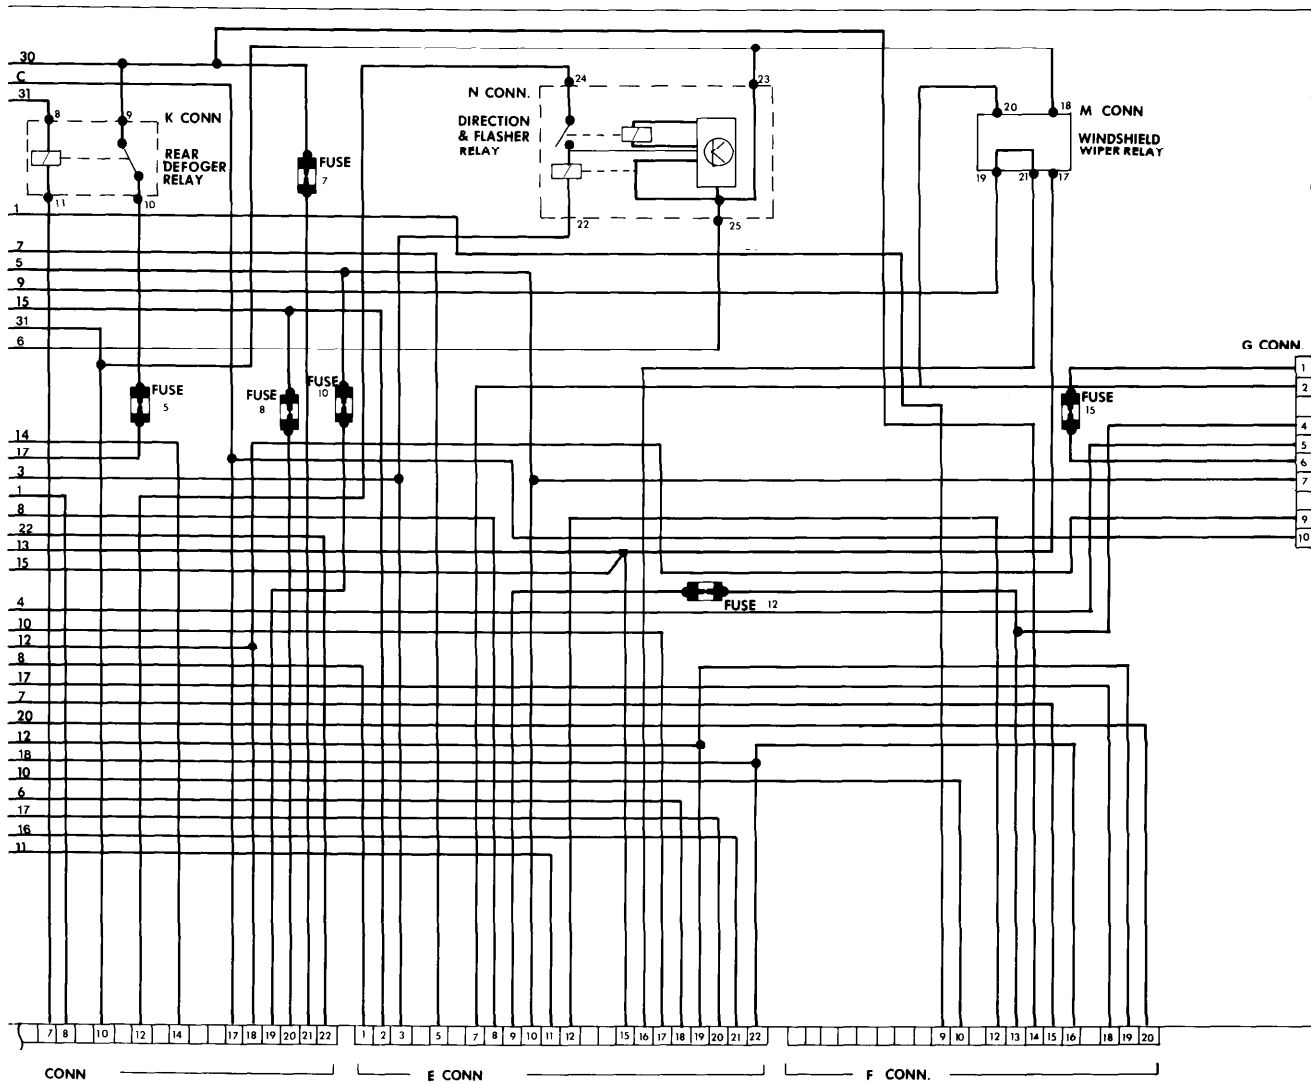

4-132 1977 Sub-System Wiring Diagrams

FUSE AND RELAY CONTROL BOX

Fuse and Relay Control Box
Audi Fox, Volkswagen Dasher, Rabbit and Scirocco

1977 Sub-System Wiring Diagrams 4-133

FUSE AND RELAY CONTROL BOX

Fuse and Relay Control Box
Audi Fox, Volkswagen Dasher, Rabbit and Scirocco