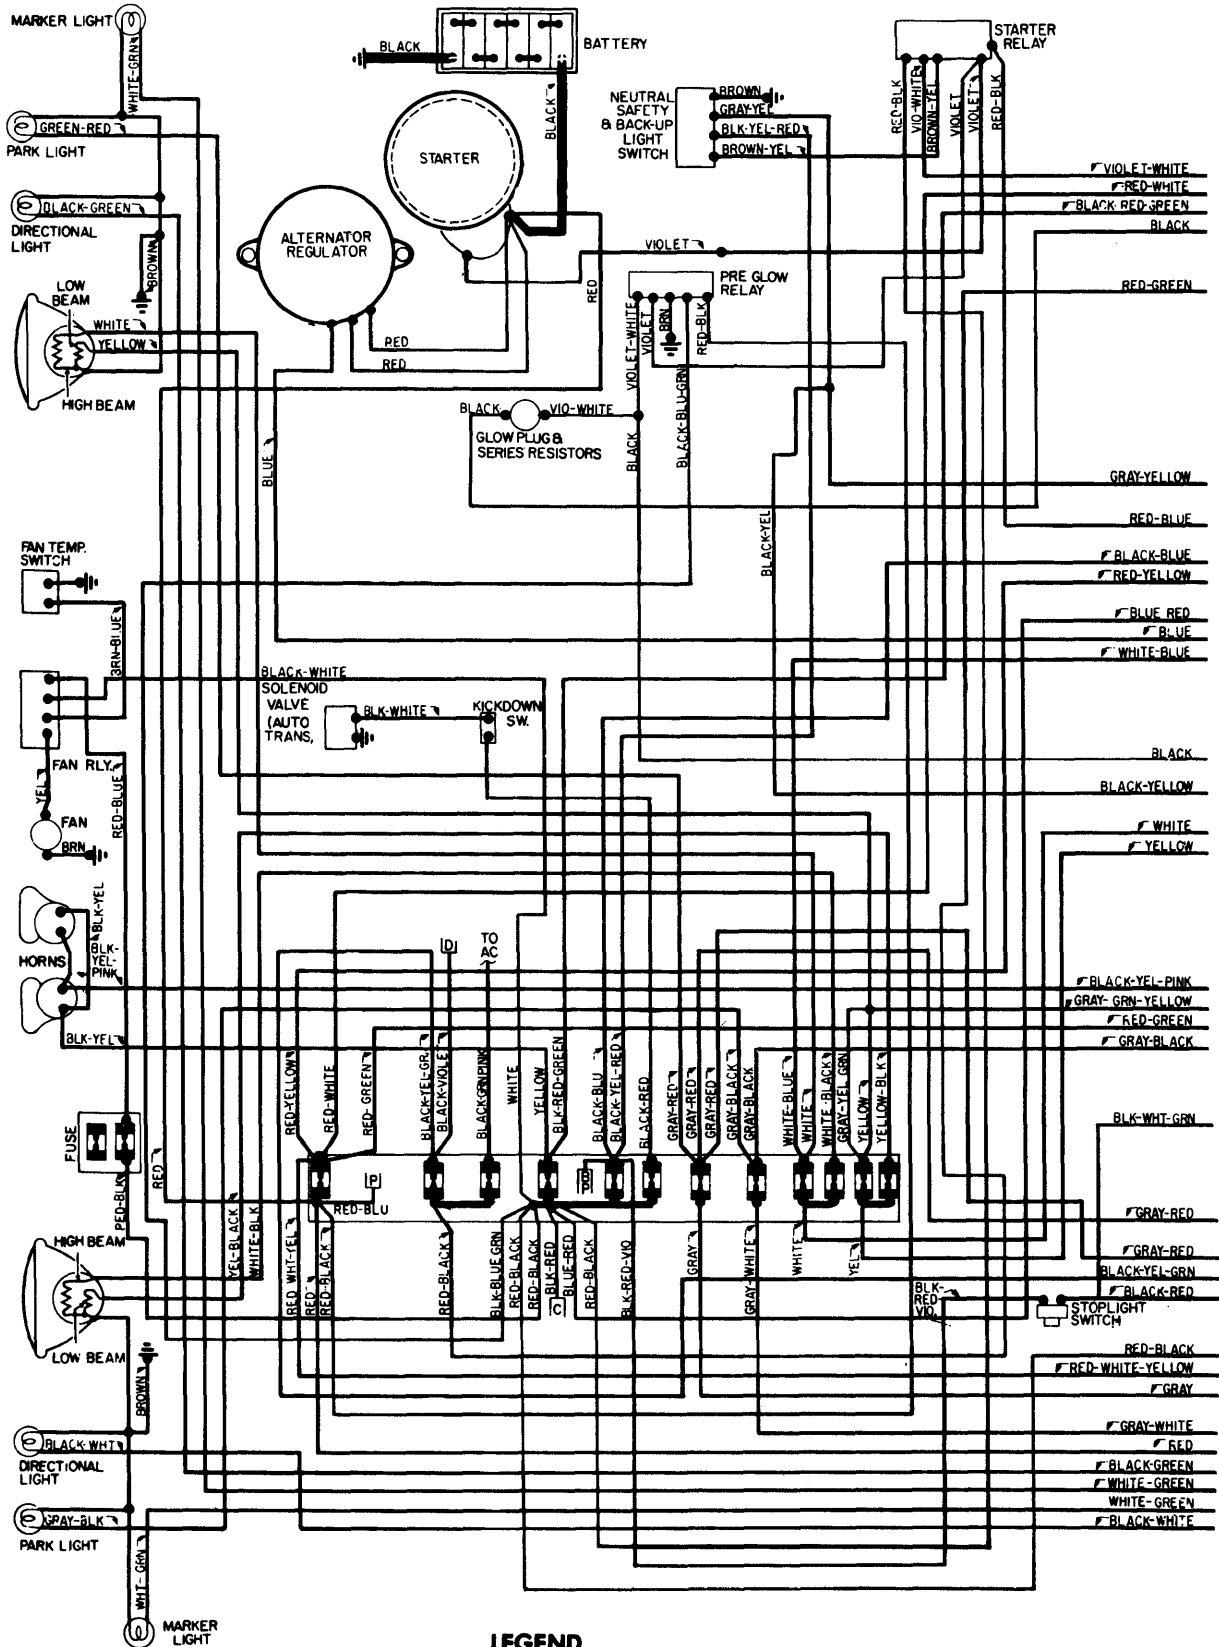

1976 Mercedes-Benz

LEGEND
ACCESSORY POWER FEED
B. SEAT BELT WARNING SYSTEM
C. REAR WINDOW DEFROSTER (GRID)
D. WIPER/WASHER SYSTEM (WINDSHIELD)
P. POWER WINDOW CONTROL SYSTEM