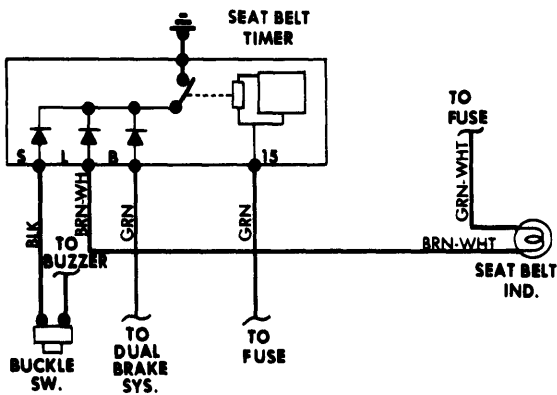

SEAT BELT WARNING SYSTEMS

Seat Belt Warning System Wiring Diagram
(Arrow and Colt)

Seat Belt Warning System Wiring Diagram
(Audi Fox and Volkswagen Dasher)

Seat Belt Warning System Wiring Diagram
(Audi 100LS)

Seat Belt Warning System Wiring Diagram
(BMW 2002 and 3.0Si)

Seat Belt Warning System Wiring Diagram
(BMW 530i)

Seat Belt Warning System Wiring Diagram
(Capri II)

Seat Belt Warning System Wiring Diagram
(Datsun F10)

Seat Belt Warning System Wiring Diagram
(Datsun B210)