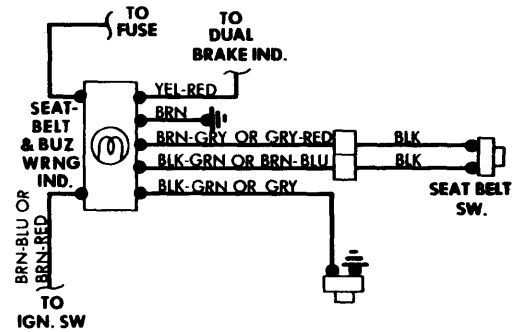

SEAT BELT WARNING SYSTEMS

Seat Belt Warning System Wiring Diagram
(Arrow and Colt)

Seat Belt Warning System Wiring Diagram
(Audi Fox and Volkswagen Dasher)

Seat Belt Warning System Wiring Diagram
(Audi 100LS)

Seat Belt Warning System Wiring Diagram
(BMW 2002 and 3.0Si)

Seat Belt Warning System Wiring Diagram
(BMW 530i)

Seat Belt Warning System Wiring Diagram
(Capri II)

Seat Belt Warning System Wiring Diagram
(Datsun F10)

Seat Belt Warning System Wiring Diagram
(Datsun B210)