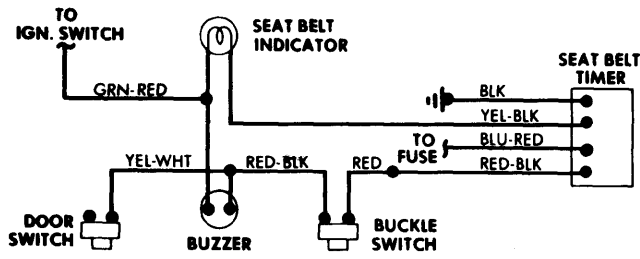

SEAT BELT WARNING SYSTEMS

Seat Belt Warning System Wiring Diagram
(Arrow and Colt)

Seat Belt Warning System Wiring Diagram
(Audi Fox and Volkswagen Dasher)

Seat Belt Warning System Wiring Diagram
(Audi 100LS)

Seat Belt Warning System Wiring Diagram
(BMW 2002 and 3.0Si)

Seat Belt Warning System Wiring Diagram
(BMW 530i)

Seat Belt Warning System Wiring Diagram
(Capri II)

Seat Belt Warning System Wiring Diagram
(Datsun F10)

Seat Belt Warning System Wiring Diagram
(Datsun B210)