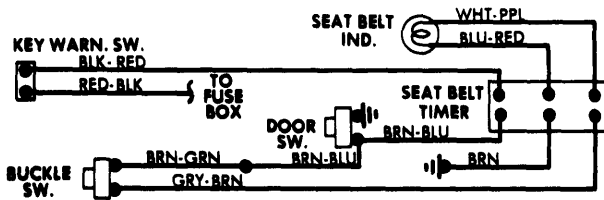

SEAT BELT WARNING SYSTEMS

Seat Belt Warning System Wiring Diagram
(Arrow and Colt)

Seat Belt Warning System Wiring Diagram
(Audi Fox and Volkswagen Dasher)

Seat Belt Warning System Wiring Diagram
(Audi 100LS)

Seat Belt Warning System Wiring Diagram
(BMW 2002 and 3.0Si)

Seat Belt Warning System Wiring Diagram
(BMW 530i)

Seat Belt Warning System Wiring Diagram
(Capri II)

Seat Belt Warning System Wiring Diagram
(Datsun F10)

Seat Belt Warning System Wiring Diagram
(Datsun B210)