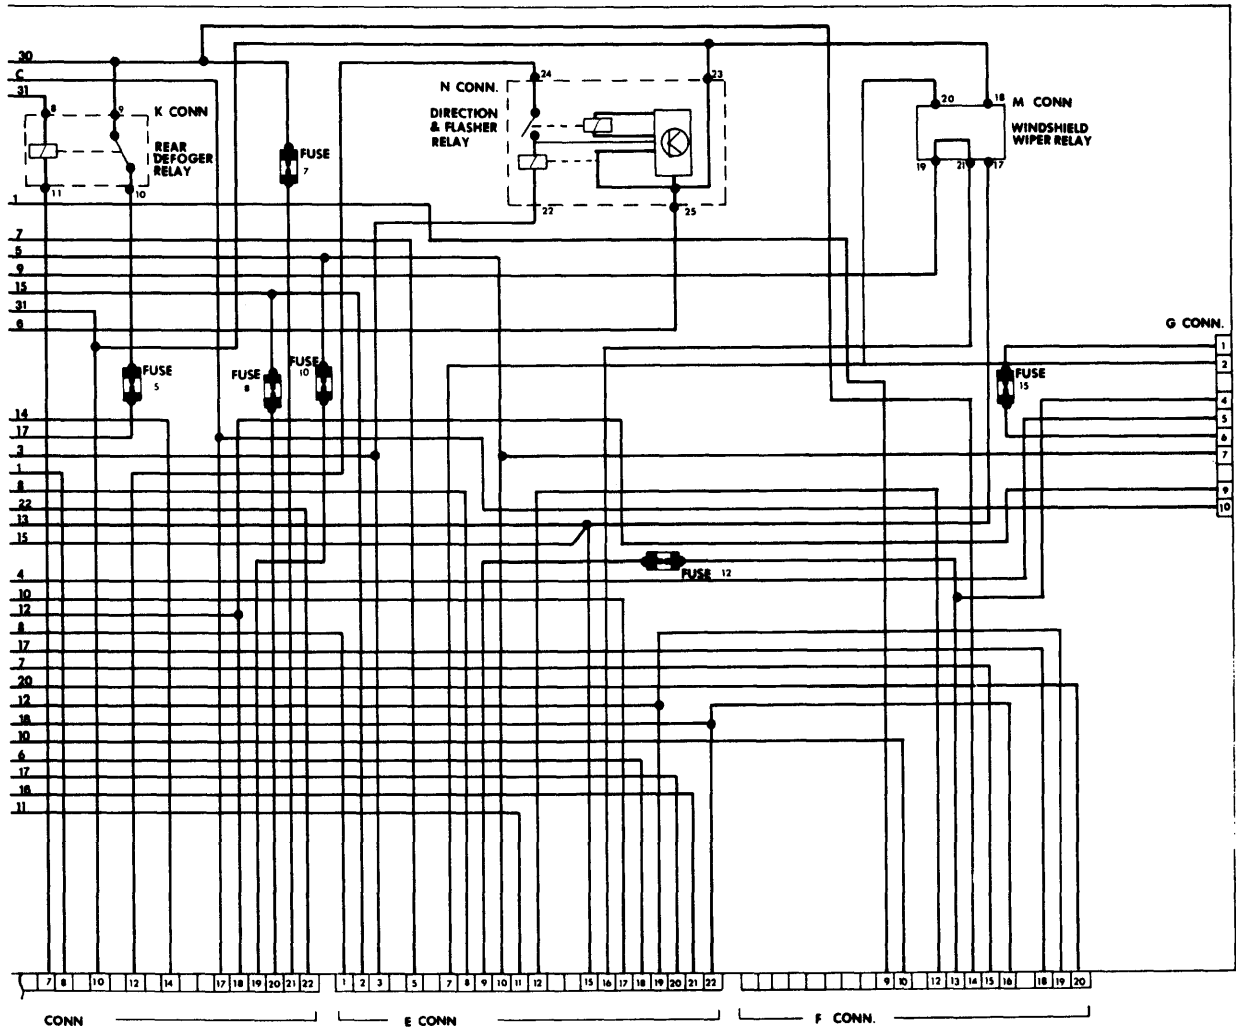

1976 Sub-System Wiring Diagrams

FUSE AND RELAY CONTROL BOX

Fuse and Relay Control Box (Audi Fox, Volkswagen Dasher, Rabbit and Scirocco)

FUSE AND RELAY CONTROL BOX

Fuse and Relay Control Box (Audi Fox, Volkswagen Dasher, Rabbit and Scirocco)

6-134 1976 Sub-System Wiring Diagrams

FUSE AND RELAY CONTROL BOX

Fuse and Relay Control Box (Fiat 131)