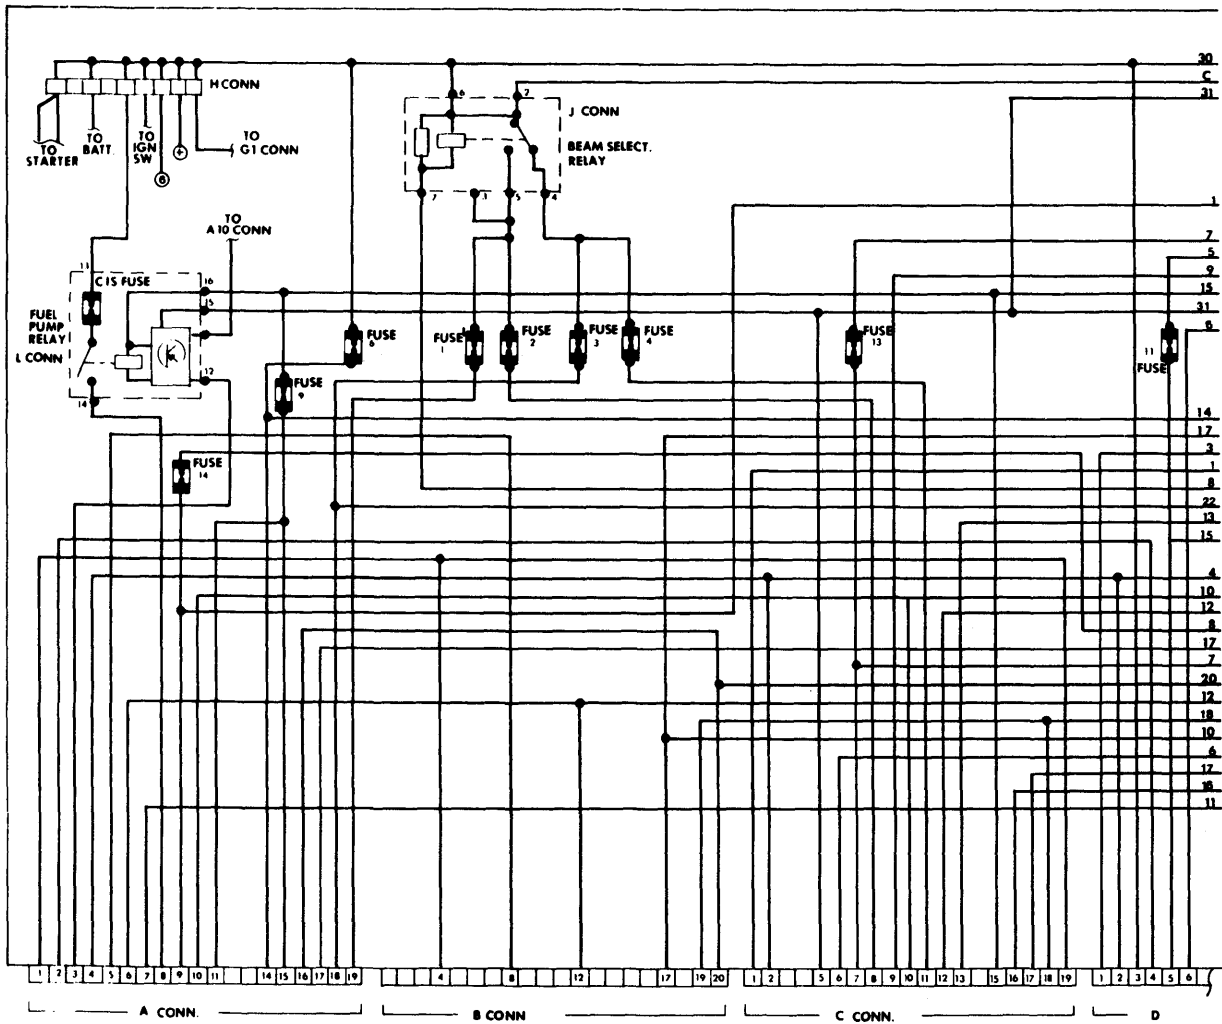

1976 Sub-System Wiring Diagrams

FUSE AND RELAY CONTROL BOX

Fuse and Relay Control Box (Audi Fox, Volkswagen Dasher, Rabbit and Scirocco)

FUSE AND RELAY CONTROL BOX

Fuse and Relay Control Box (Audi Fox, Volkswagen Dasher, Rabbit and Scirocco)

6-134 1976 Sub-System Wiring Diagrams

FUSE AND RELAY CONTROL BOX

Fuse and Relay Control Box (Fiat 131)