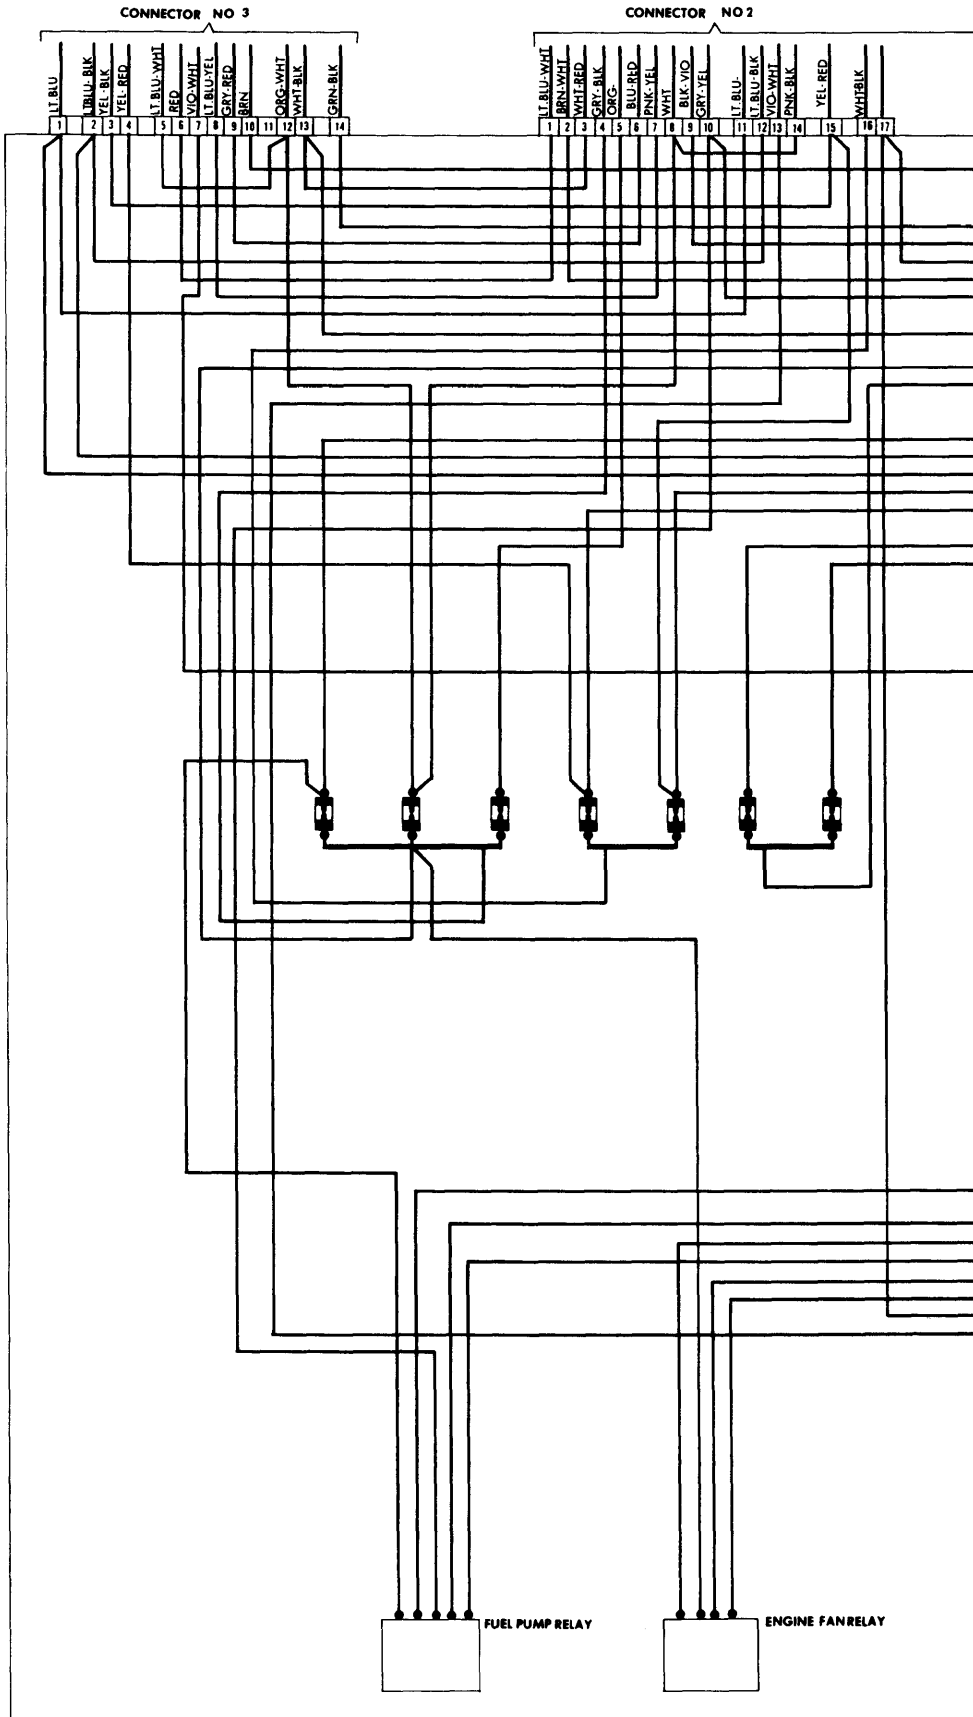

1976 Sub-System Wiring Diagrams

FUSE AND RELAY CONTROL BOX

Fuse and Relay Control Box (Audi Fox, Volkswagen Dasher, Rabbit and Scirocco)

FUSE AND RELAY CONTROL BOX

Fuse and Relay Control Box (Audi Fox, Volkswagen Dasher, Rabbit and Scirocco)

6-134 1976 Sub-System Wiring Diagrams

FUSE AND RELAY CONTROL BOX

Fuse and Relay Control Box (Fiat 131)