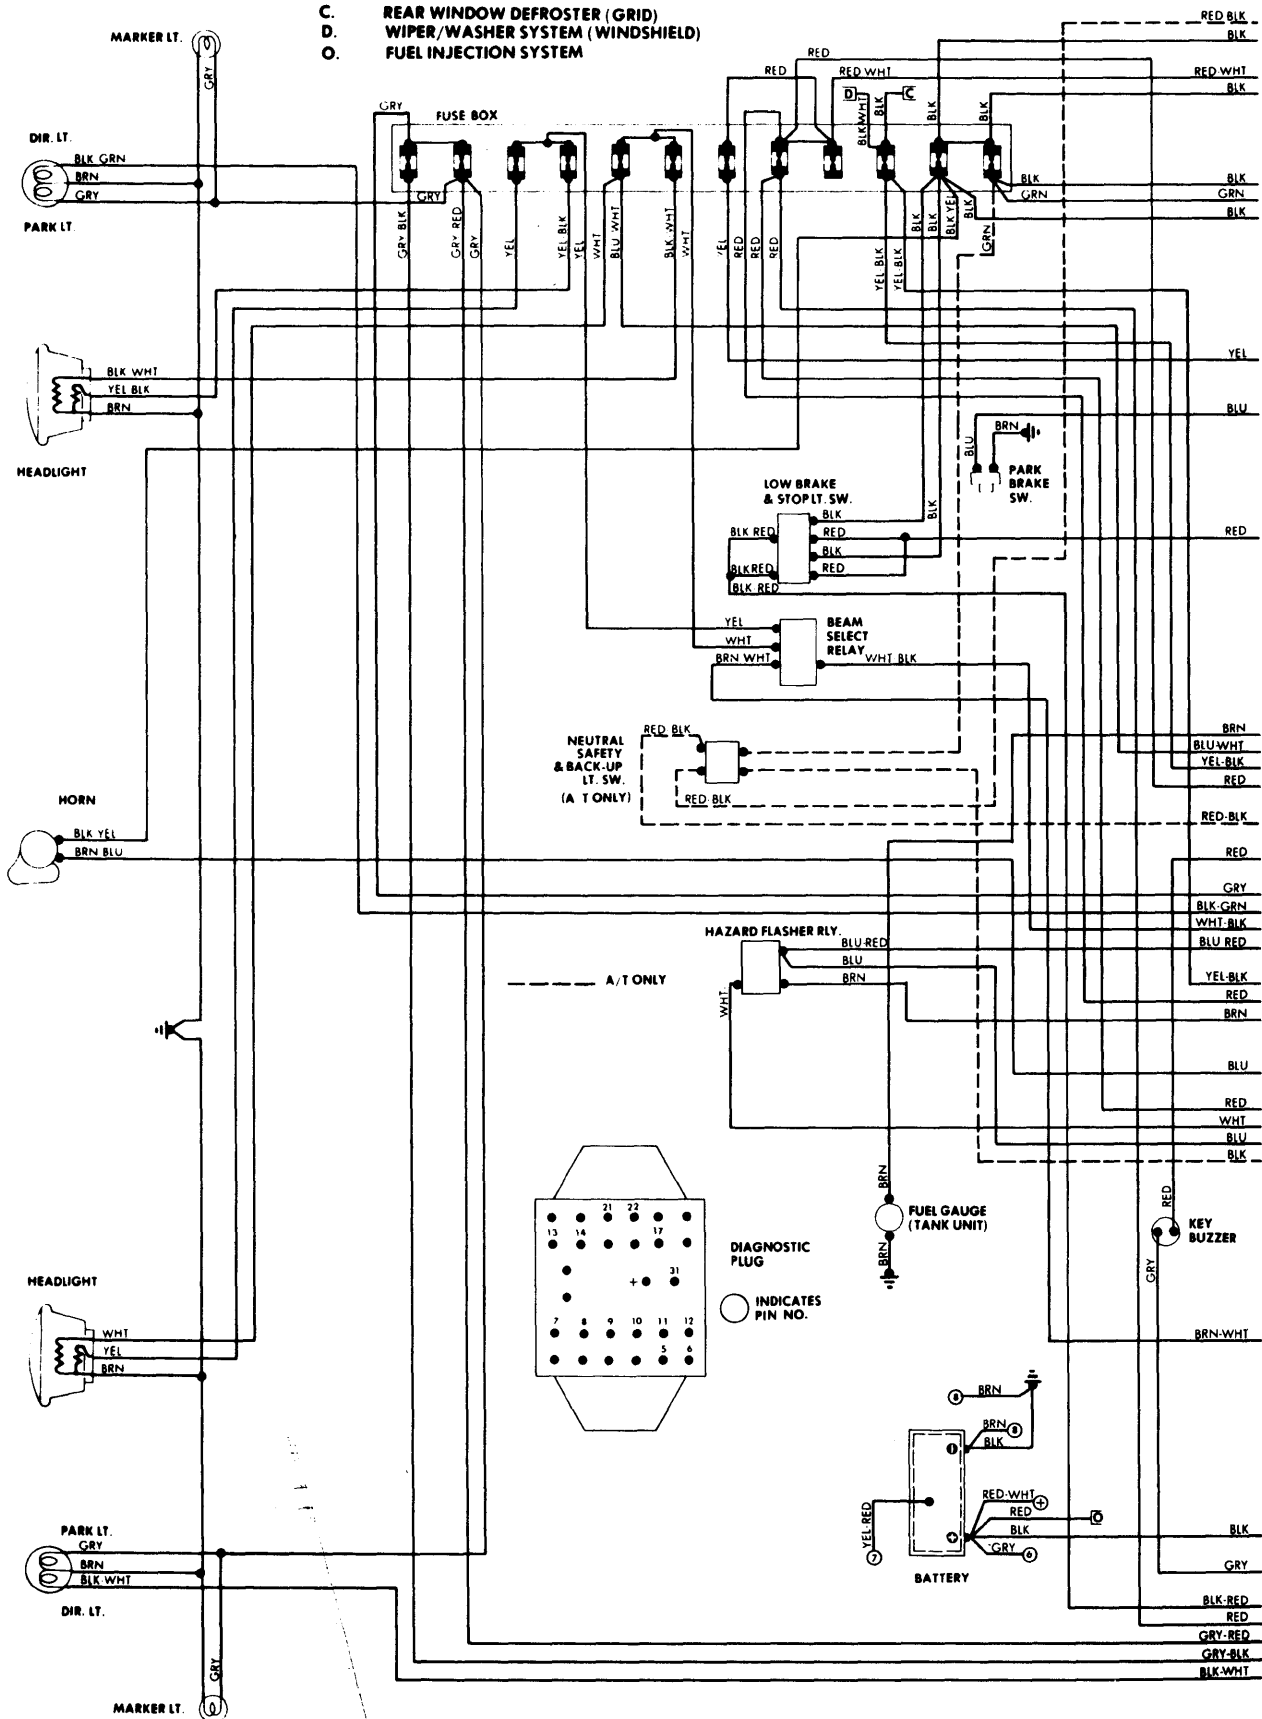

## LEGEND ACCESSORY POWER FEED

- C. REAR WINDOW DEFROSTER (GRID)
- D. WIPER/WASHER SYSTEM (WINDSHIELD)
- O. FUEL INJECTION SYSTEM

Type 2

# 1976 Volkswagen