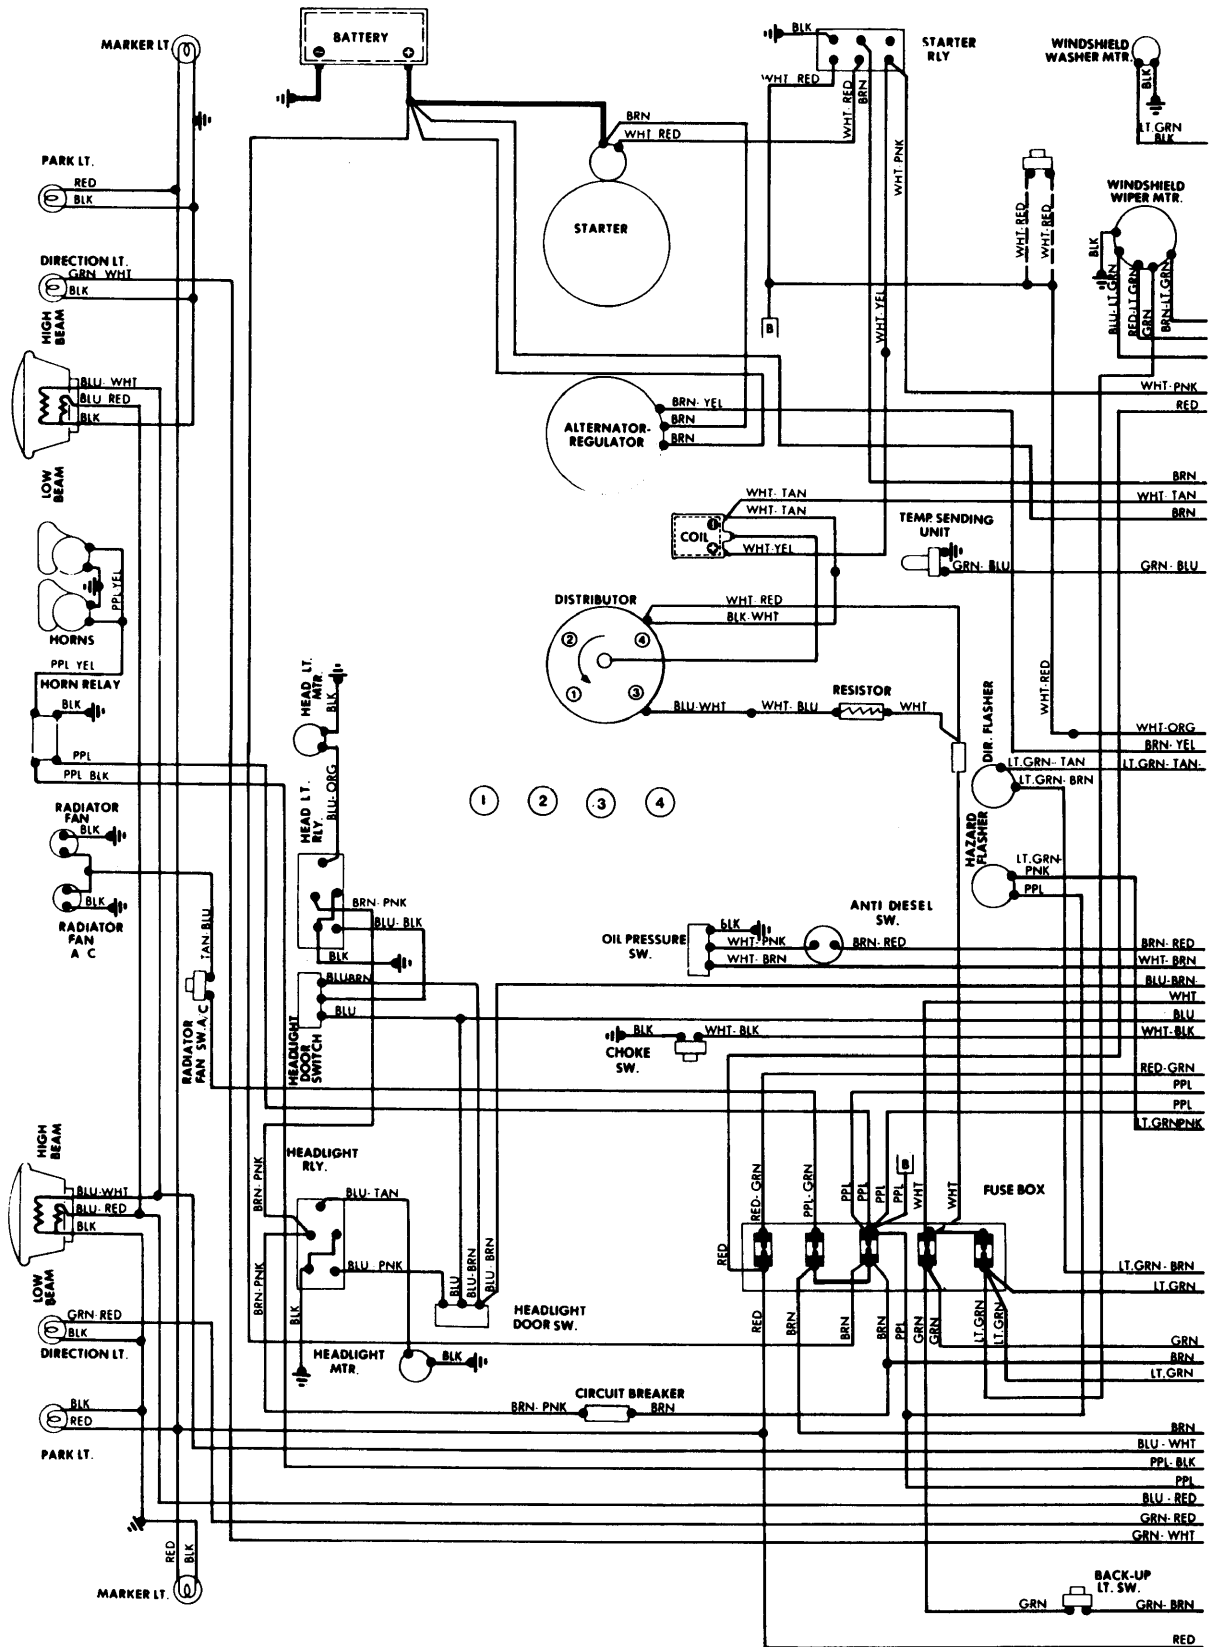

1976 Triumph

LEGEND ACCESSORY POWER FEED

- B. SEAT BELT WARNING SYSTEM
- C. REAR WINDOW DEFROSTER (GRID)