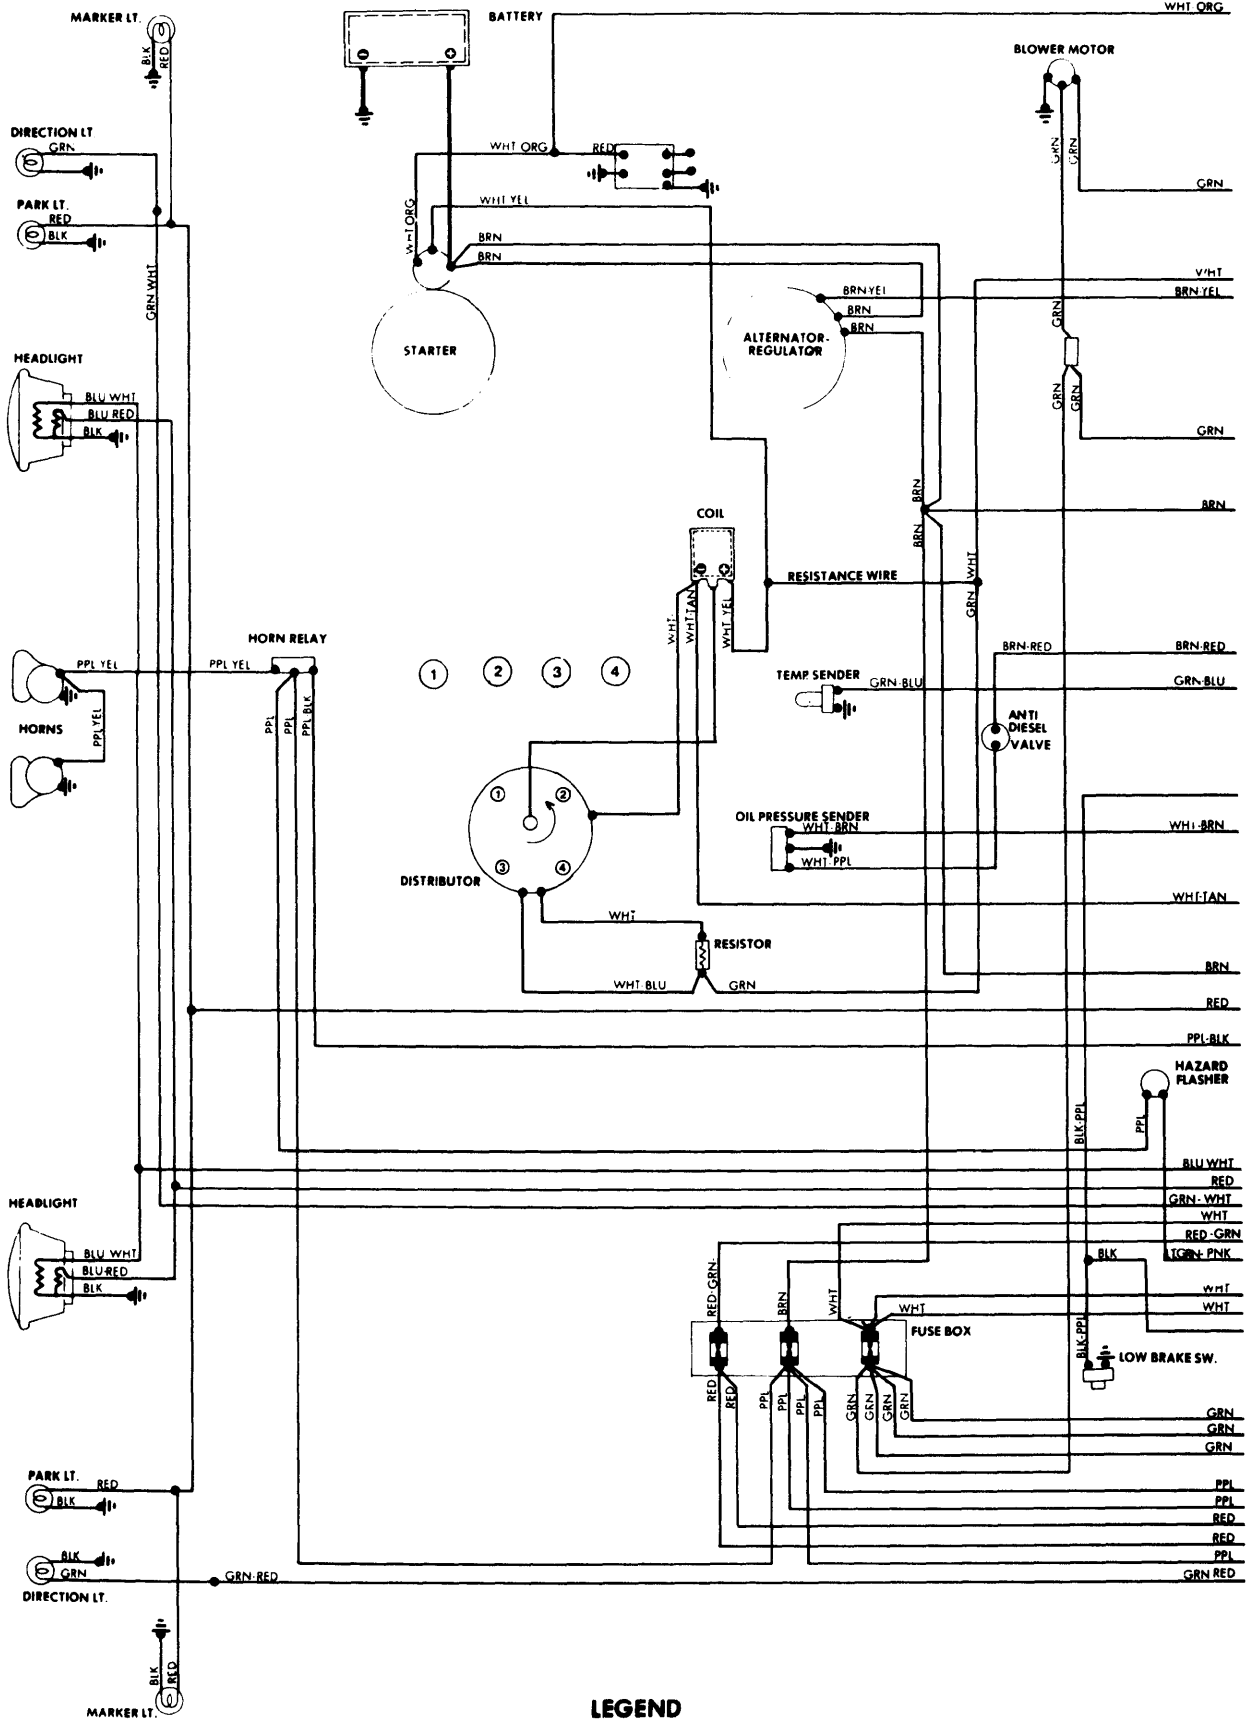

1976 Triumph

LEGEND
ACCESSORY POWER FEED
B. SEAT BELT WARNING SYSTEM
N. ELECTRIC OVERDRIVE SYSTEM

1976 Triumph