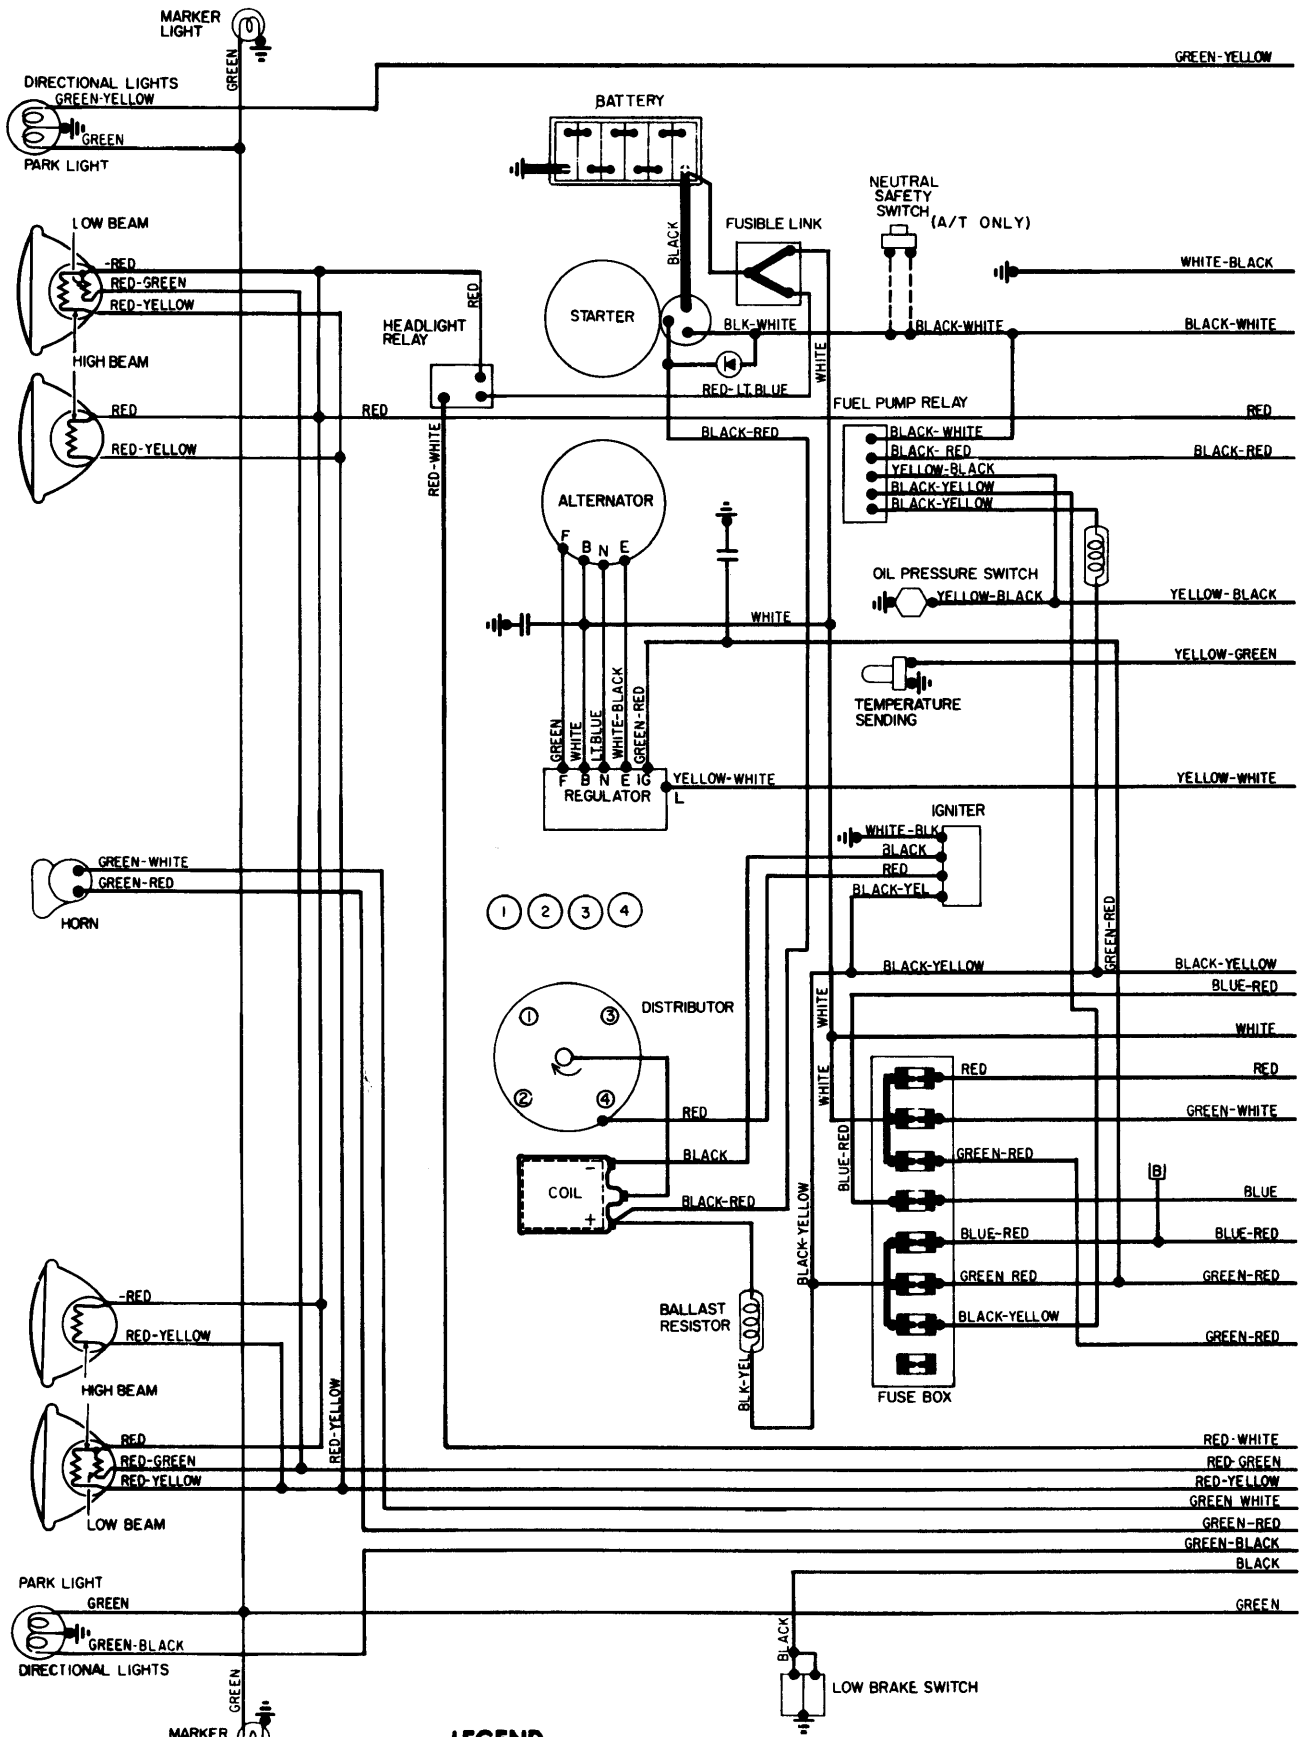

1976 Toyota

LEGEND
ACCESSORY POWER FEED

B. SEAT BELT WARNING SYSTEM

1976 Toyota

6-111

Hi-Lux