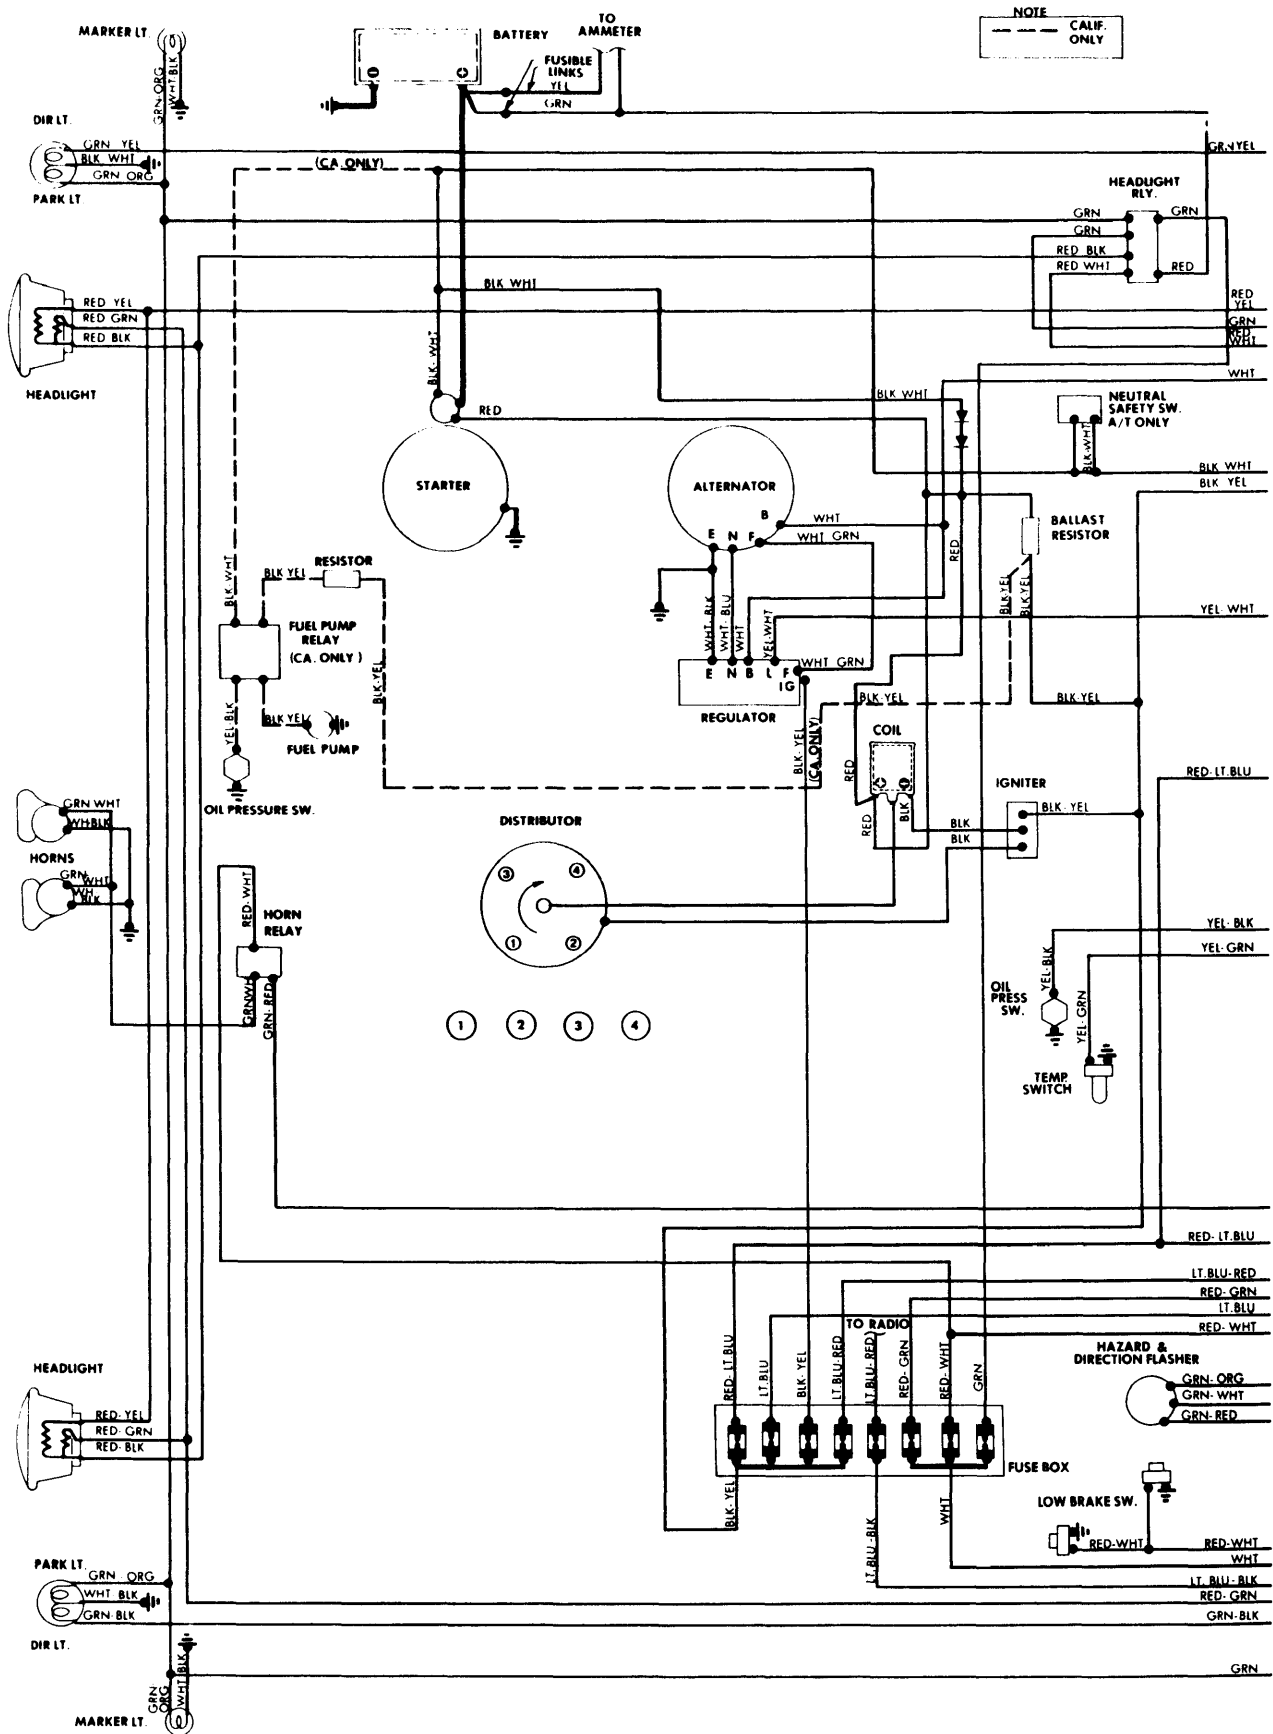

1976 Toyota

LEGEND ACCESSORY POWER FEED

- B. SEAT BELT WARNING SYSTEM
- S. WIPER/WASHER SYSTEM (REAR WINDOW)

1976 Toyota

Corolla