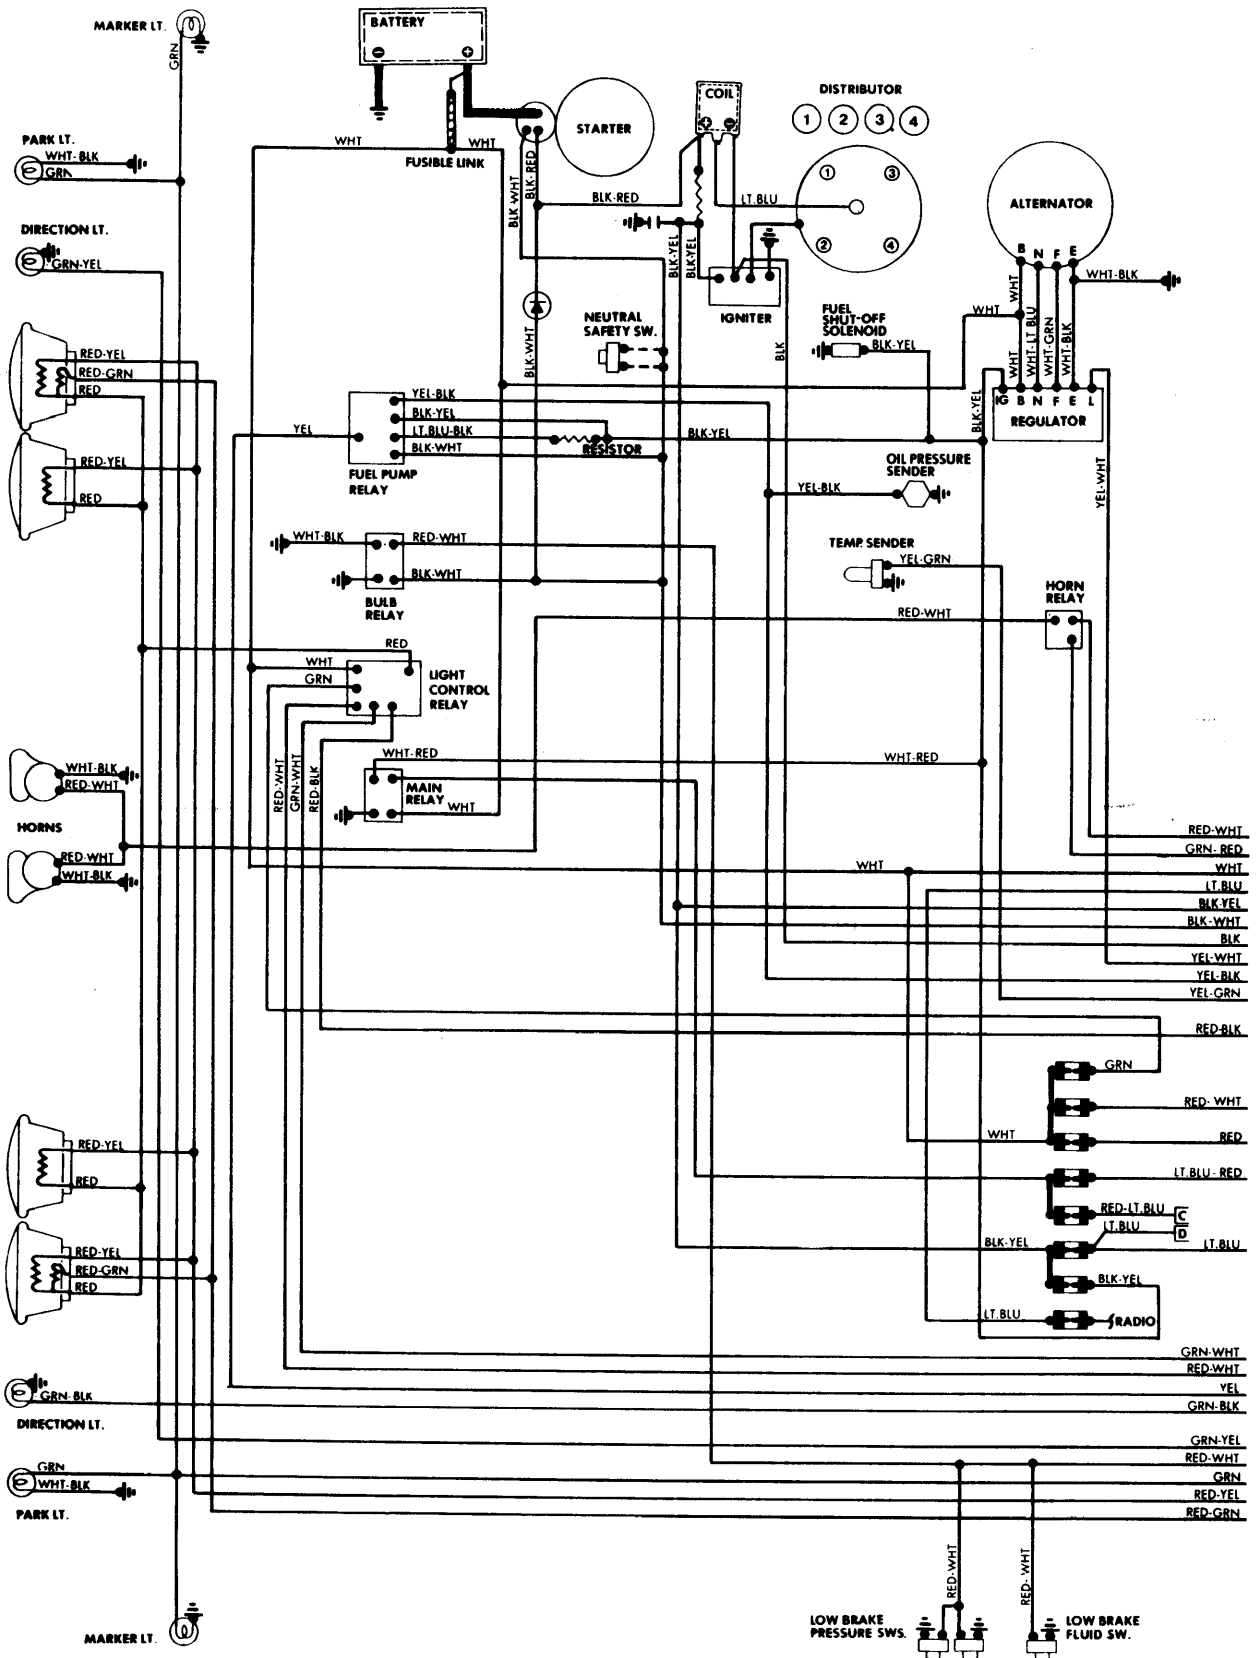

# 1976 Toyota

**LEGEND  
ACCESSORY POWER FEED**

- B. SEAT BELT WARNING SYSTEM
- C. REAR WINDOW DEFROSTER (GRID)
- D. WIPER/WASHER SYSTEM (WINDSHIELD)