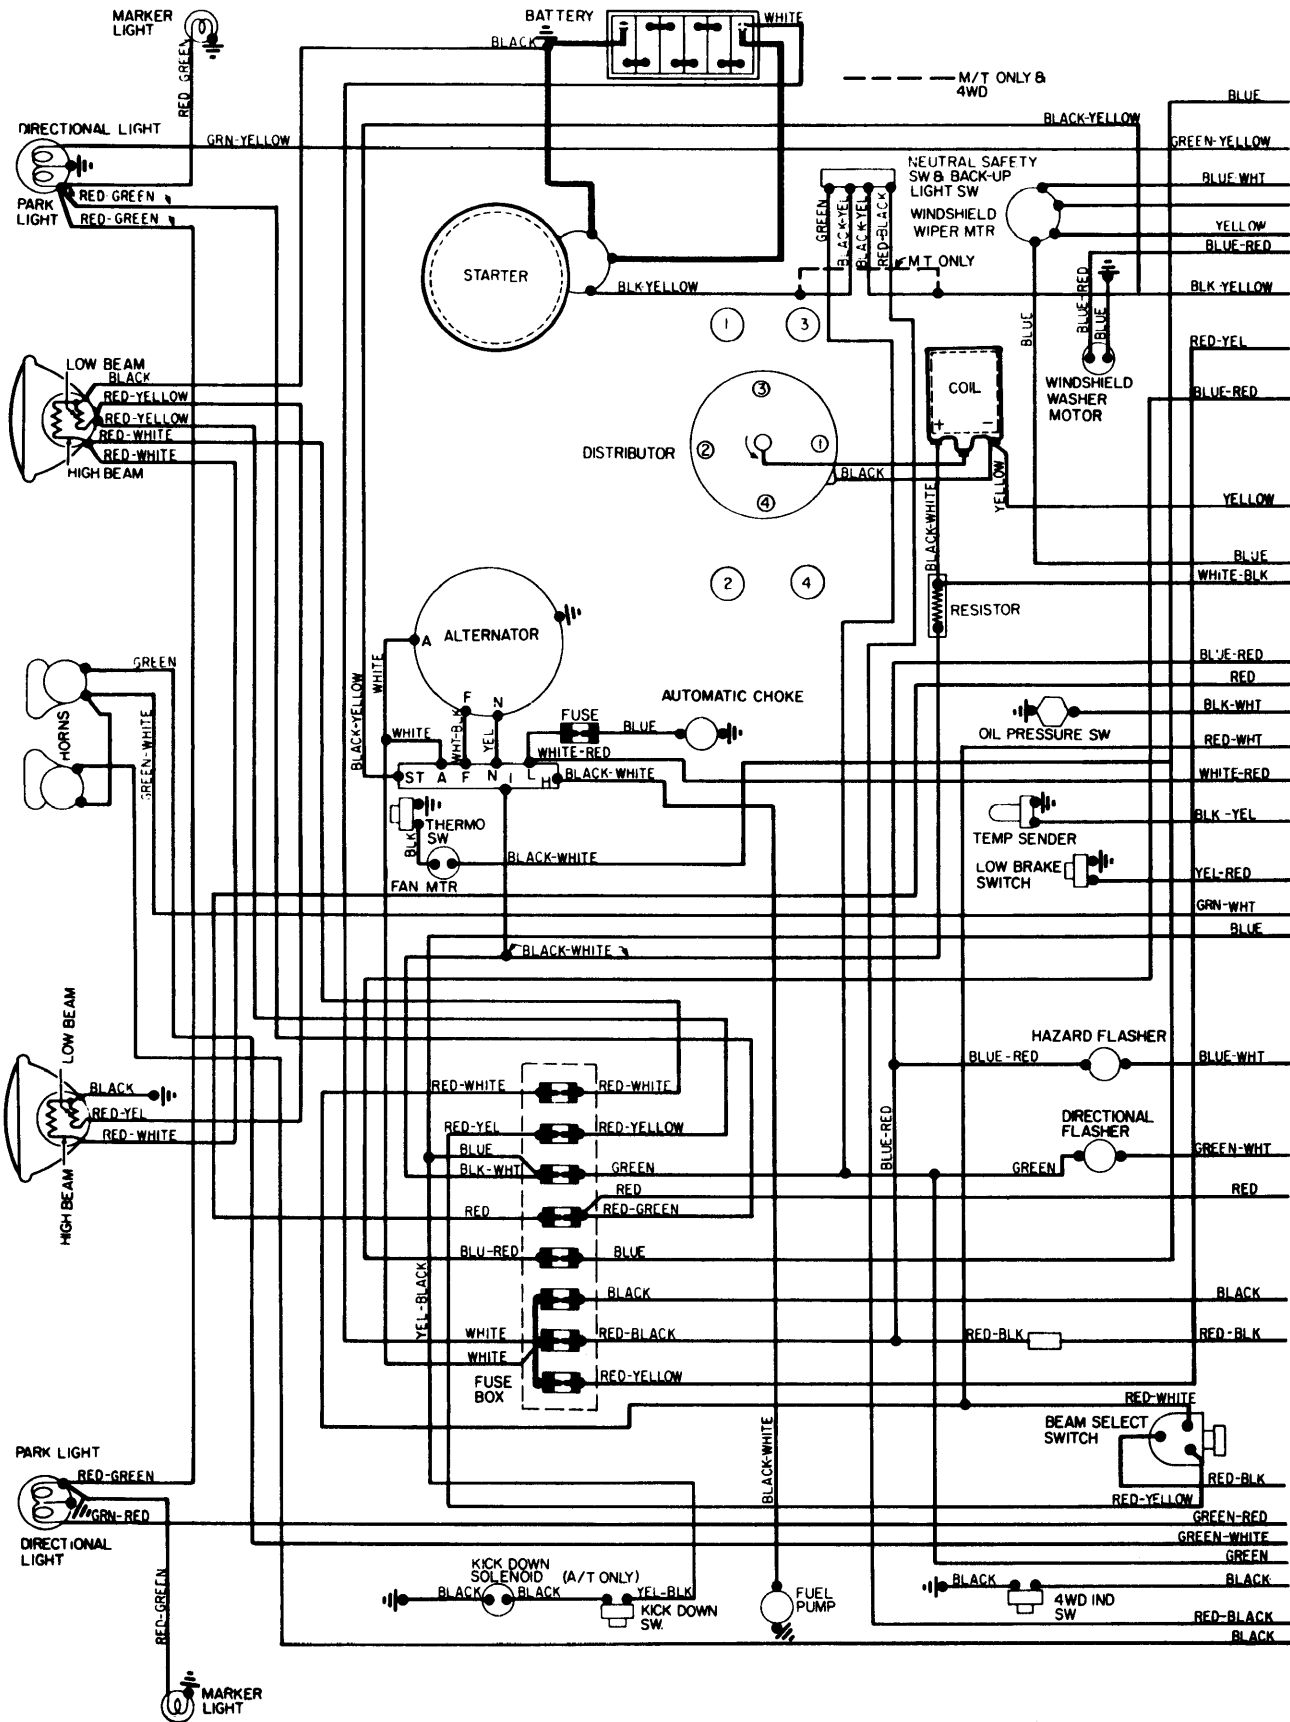

1976 Subaru

LEGEND
ACCESSORY POWER FEED
B. SEAT BELT WARNING SYSTEM