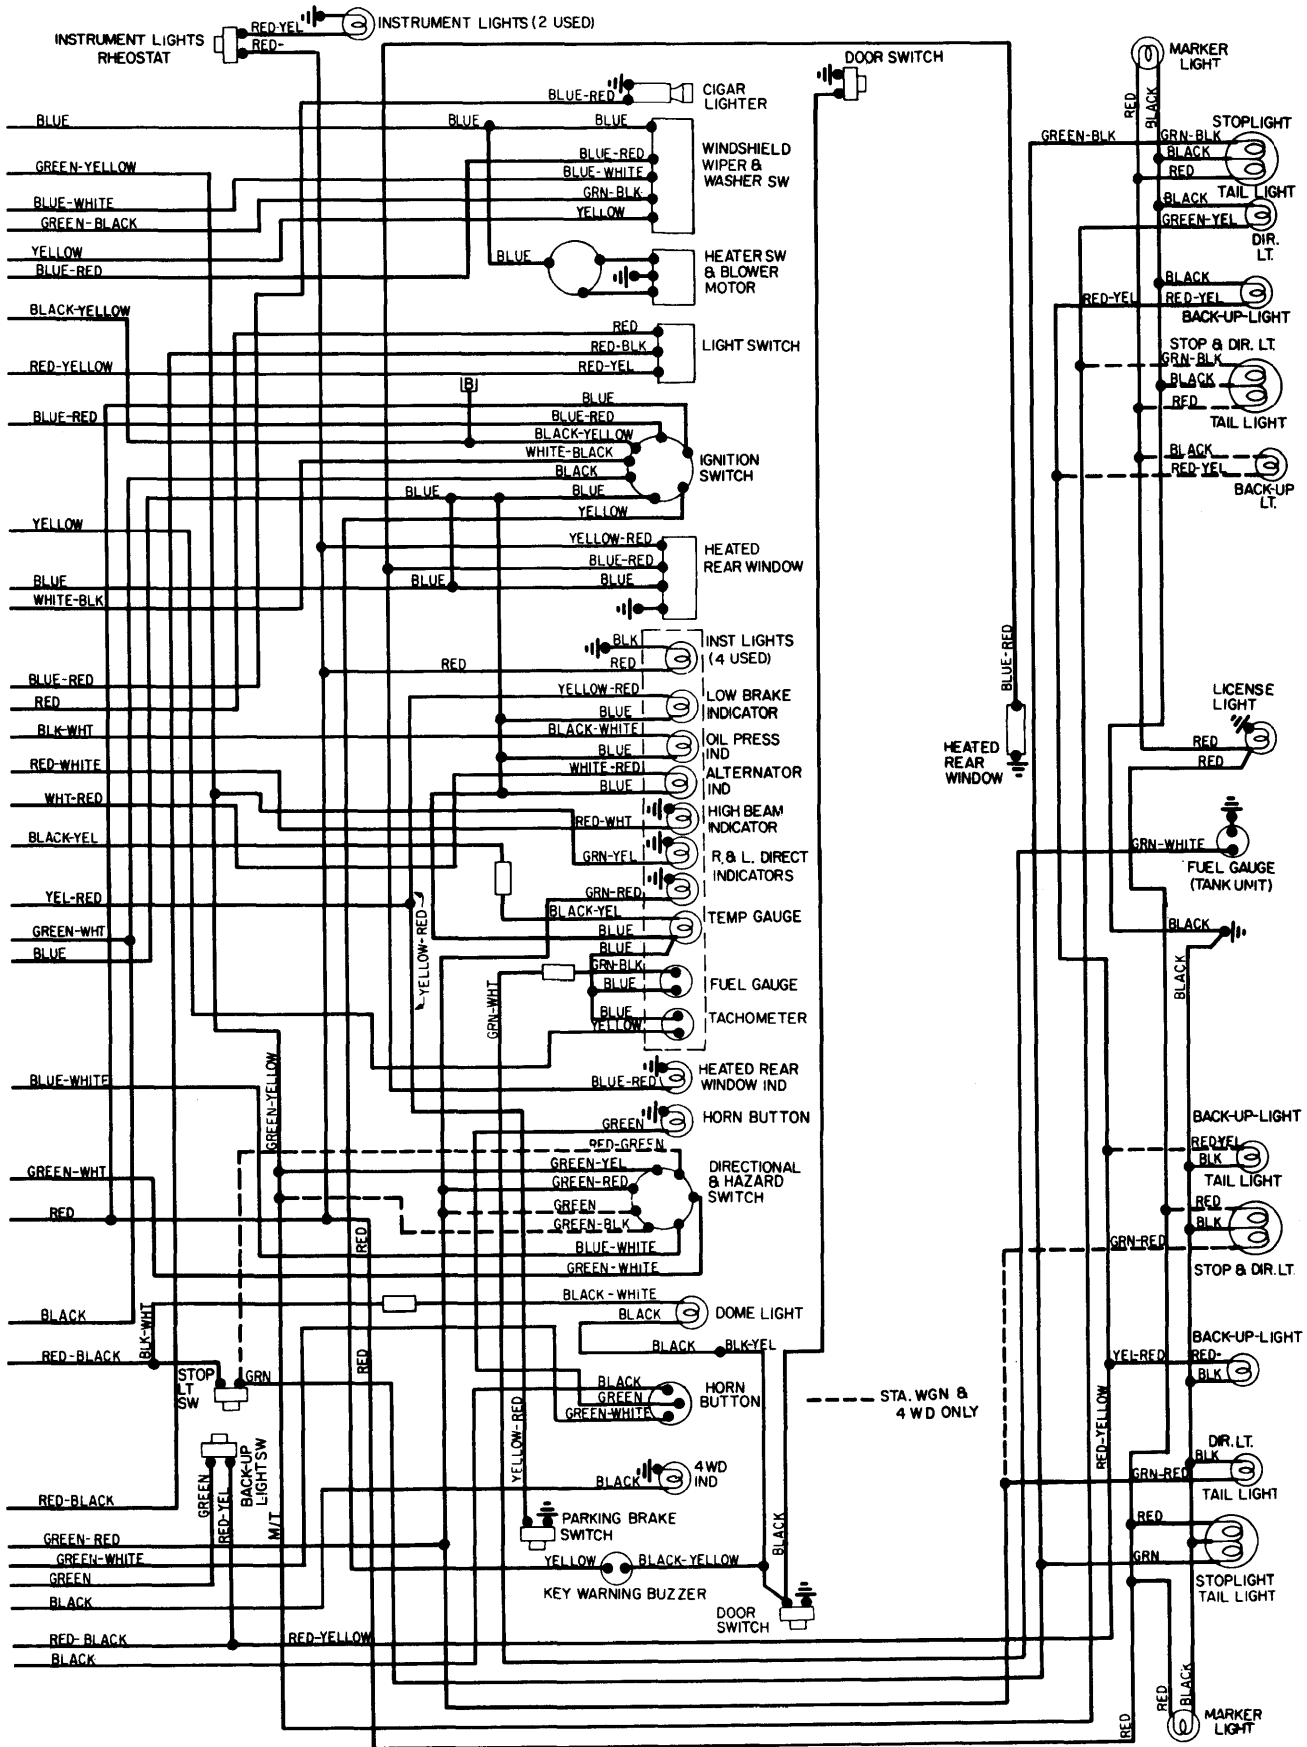

1976 Subaru

LEGEND
ACCESSORY POWER FEED
B. SEAT BELT WARNING SYSTEM