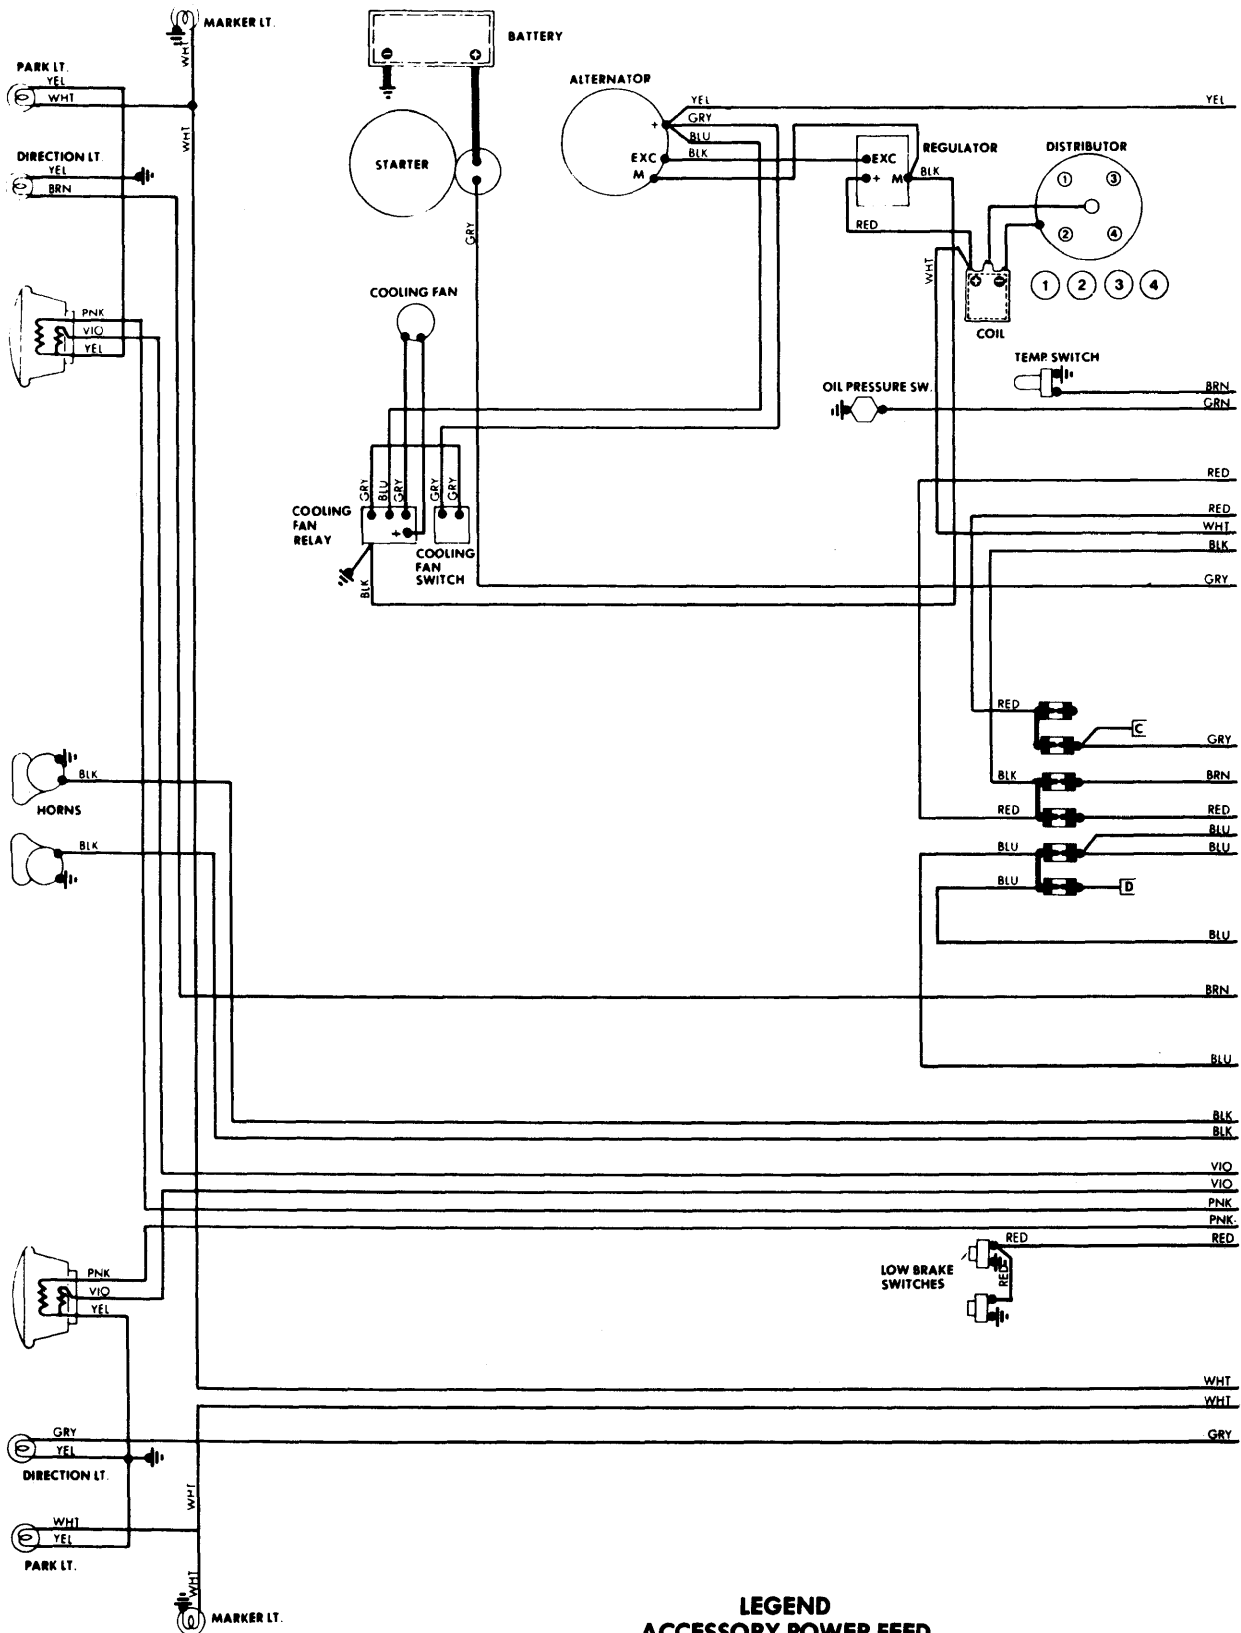

1976 Renault

LEGEND
ACCESSORY POWER FEED

- B. SEAT BELT WARNING SYSTEM
- C. REAR WINDOW DEFROSTER (GRID)
- D. WIPER/WASHER SYSTEM (WINDSHIELD)
- S. WIPER/WASHER SYSTEM (REAR WINDOW)

1976 Renault