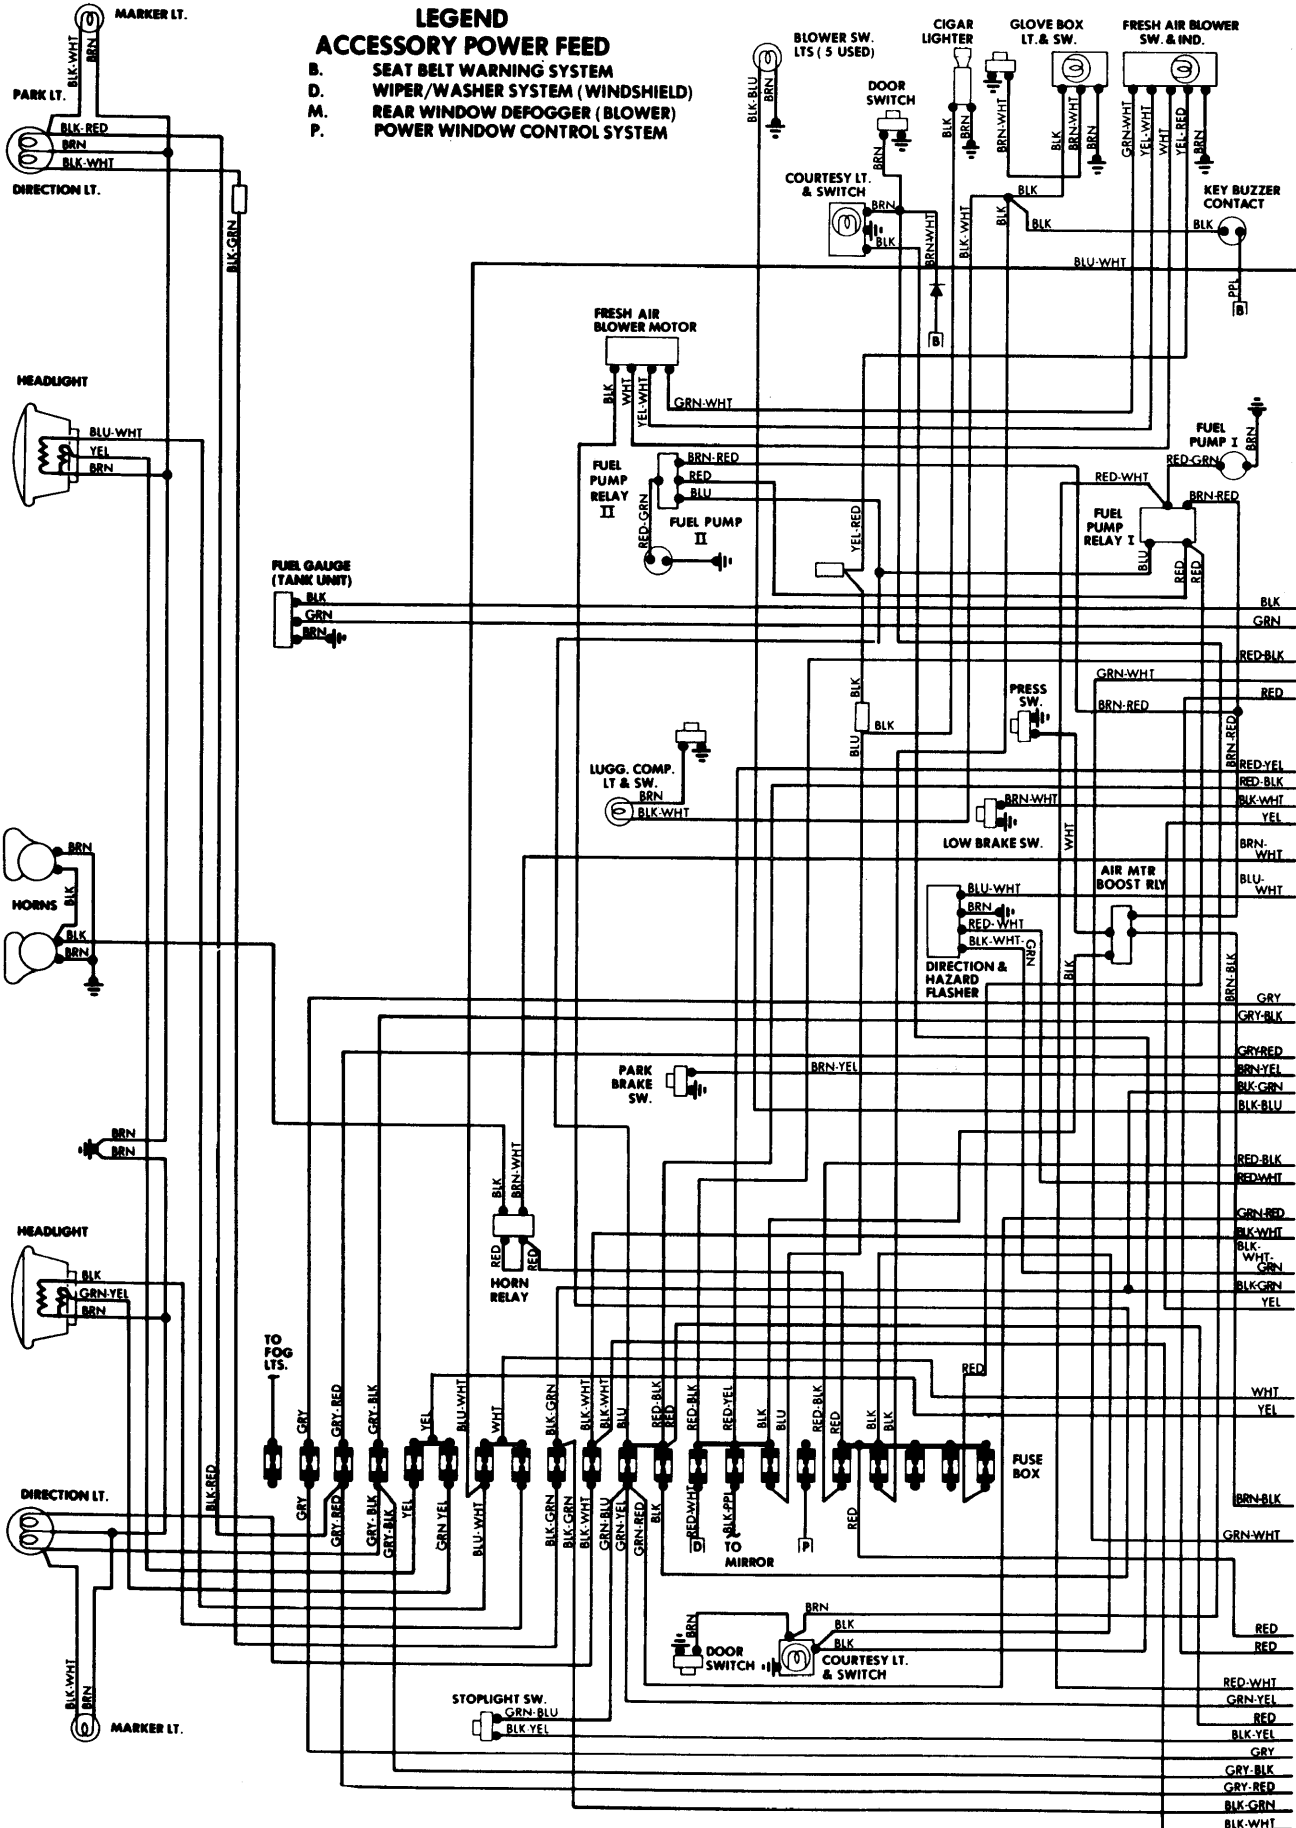

1976 Porsche

LEGEND
ACCESSORY POWER FEED
 B. SEAT BELT WARNING SYSTEM
 D. WIPER/WASHER SYSTEM (WINDSHIELD)
 M. REAR WINDOW DEFOGGER (BLOWER)
 P. POWER WINDOW CONTROL SYSTEM

1976 Porsche

Turbo Carrera

6-87