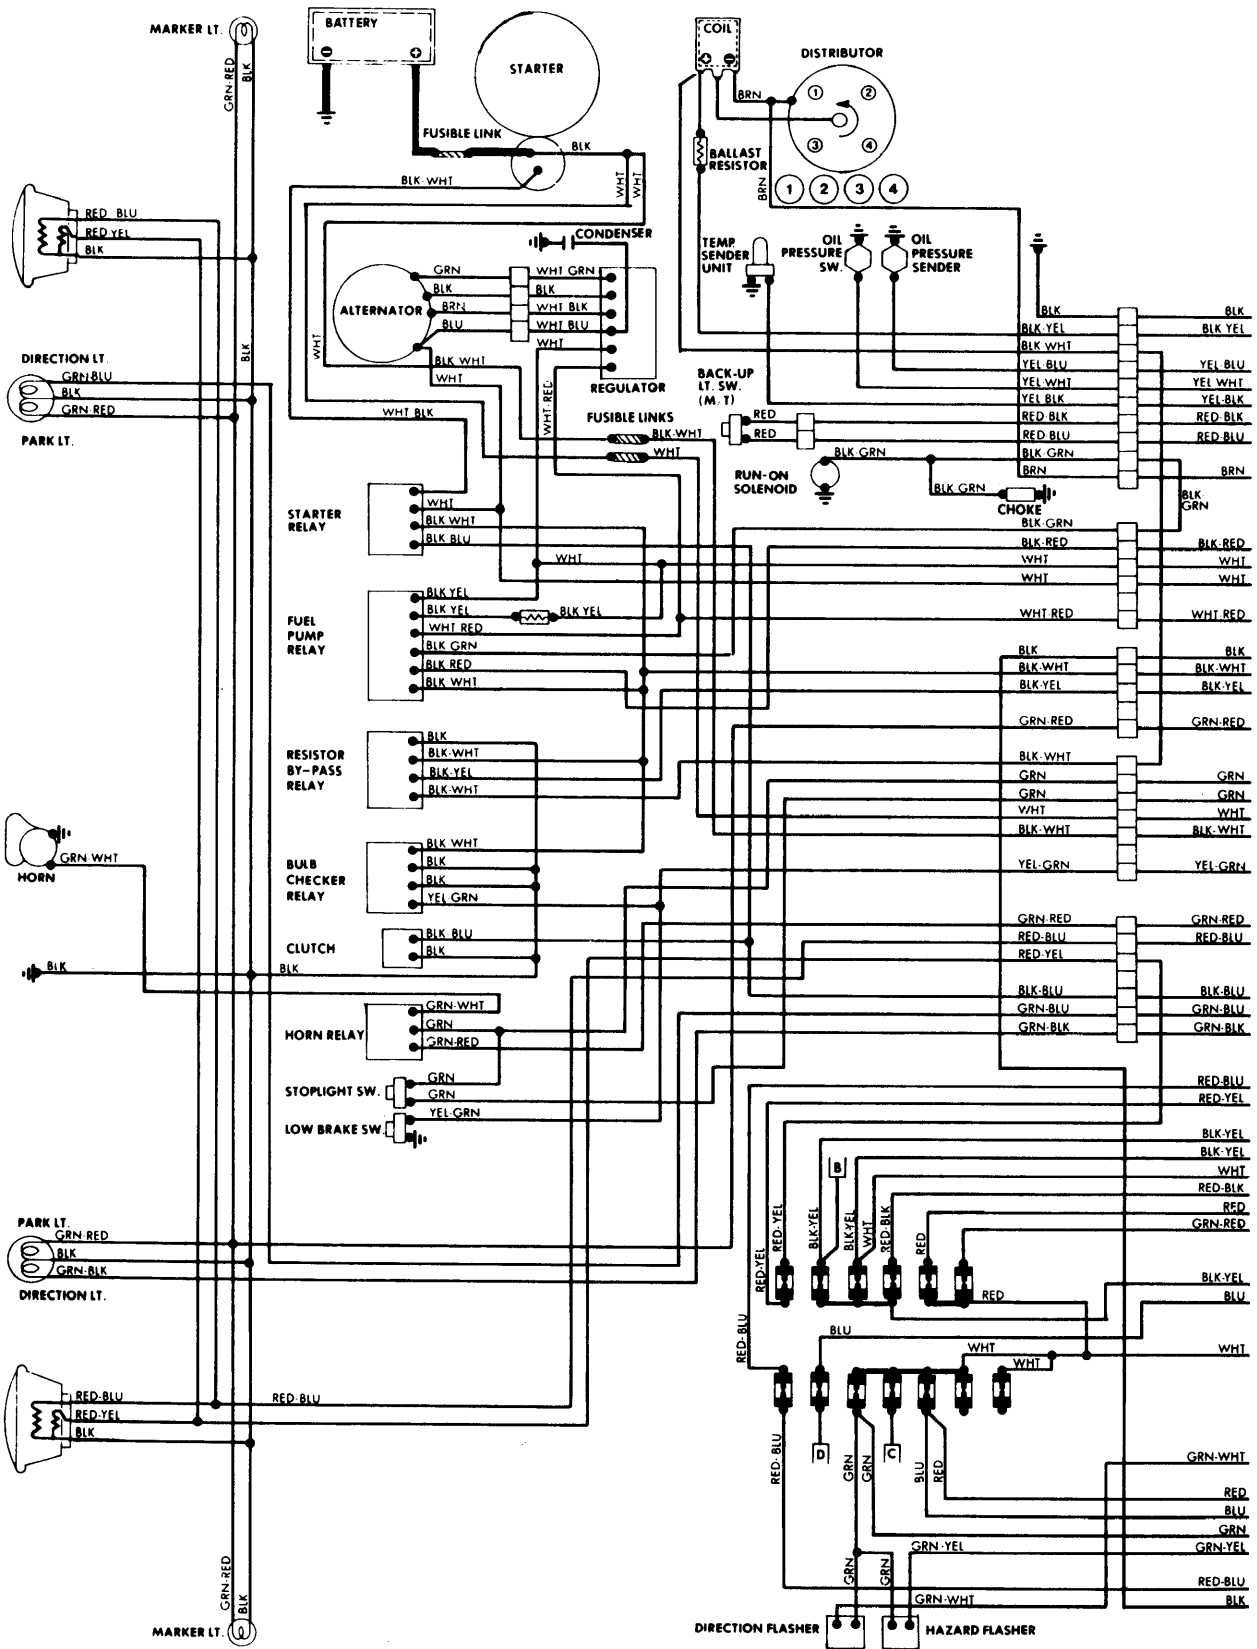

1976 Opel

**LEGEND
ACCESSORY POWER FEED**

- B. SEAT BELT WARNING SYSTEM**
- C. REAR WINDOW DEFROSTER (GRID)**
- D. WIPER/WASHER SYSTEM (WINDSHIELD)**