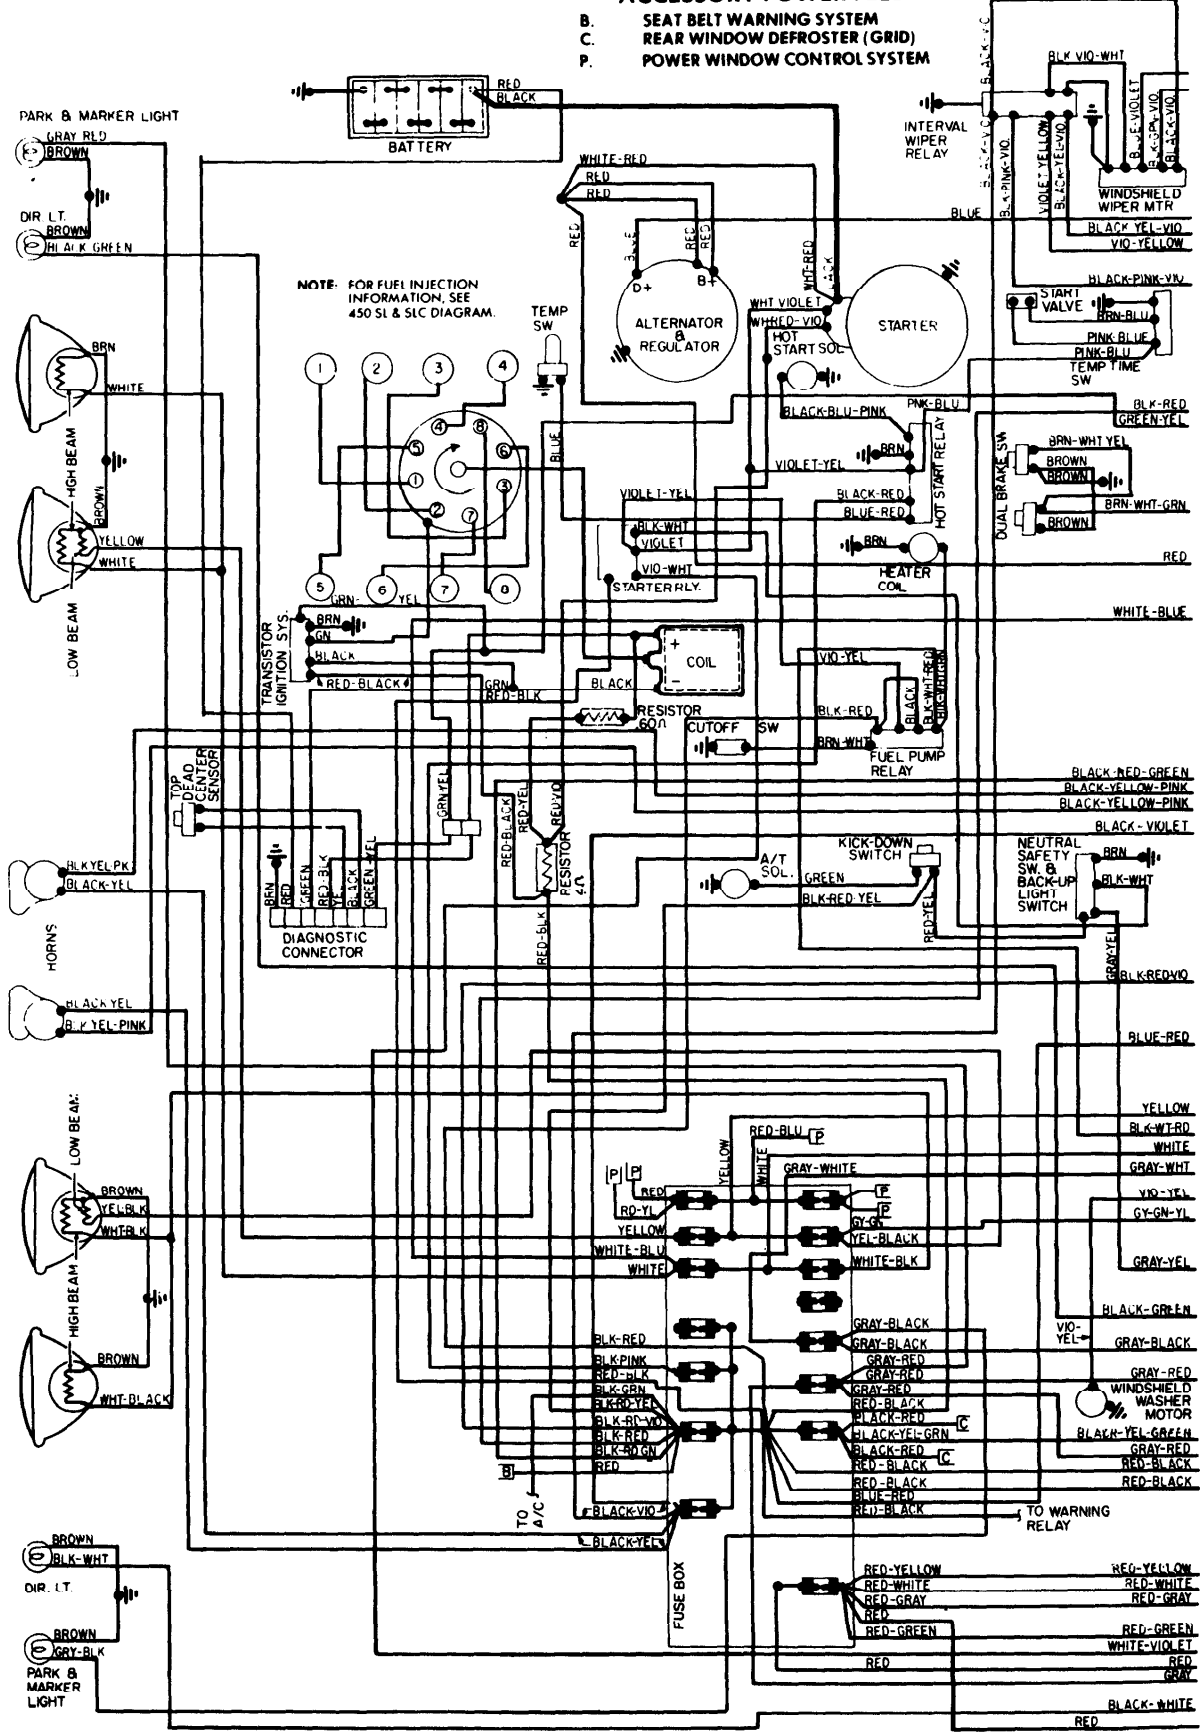

1976 Mercedes-Benz

LEGEND ACCESSORY POWER FEED

- B. SEAT BELT WARNING SYSTEM
- C. REAR WINDOW DEFROSTER (GRID)
- P. POWER WINDOW CONTROL SYSTEM

1976 Mercedes-Benz 450SE and 450SEL