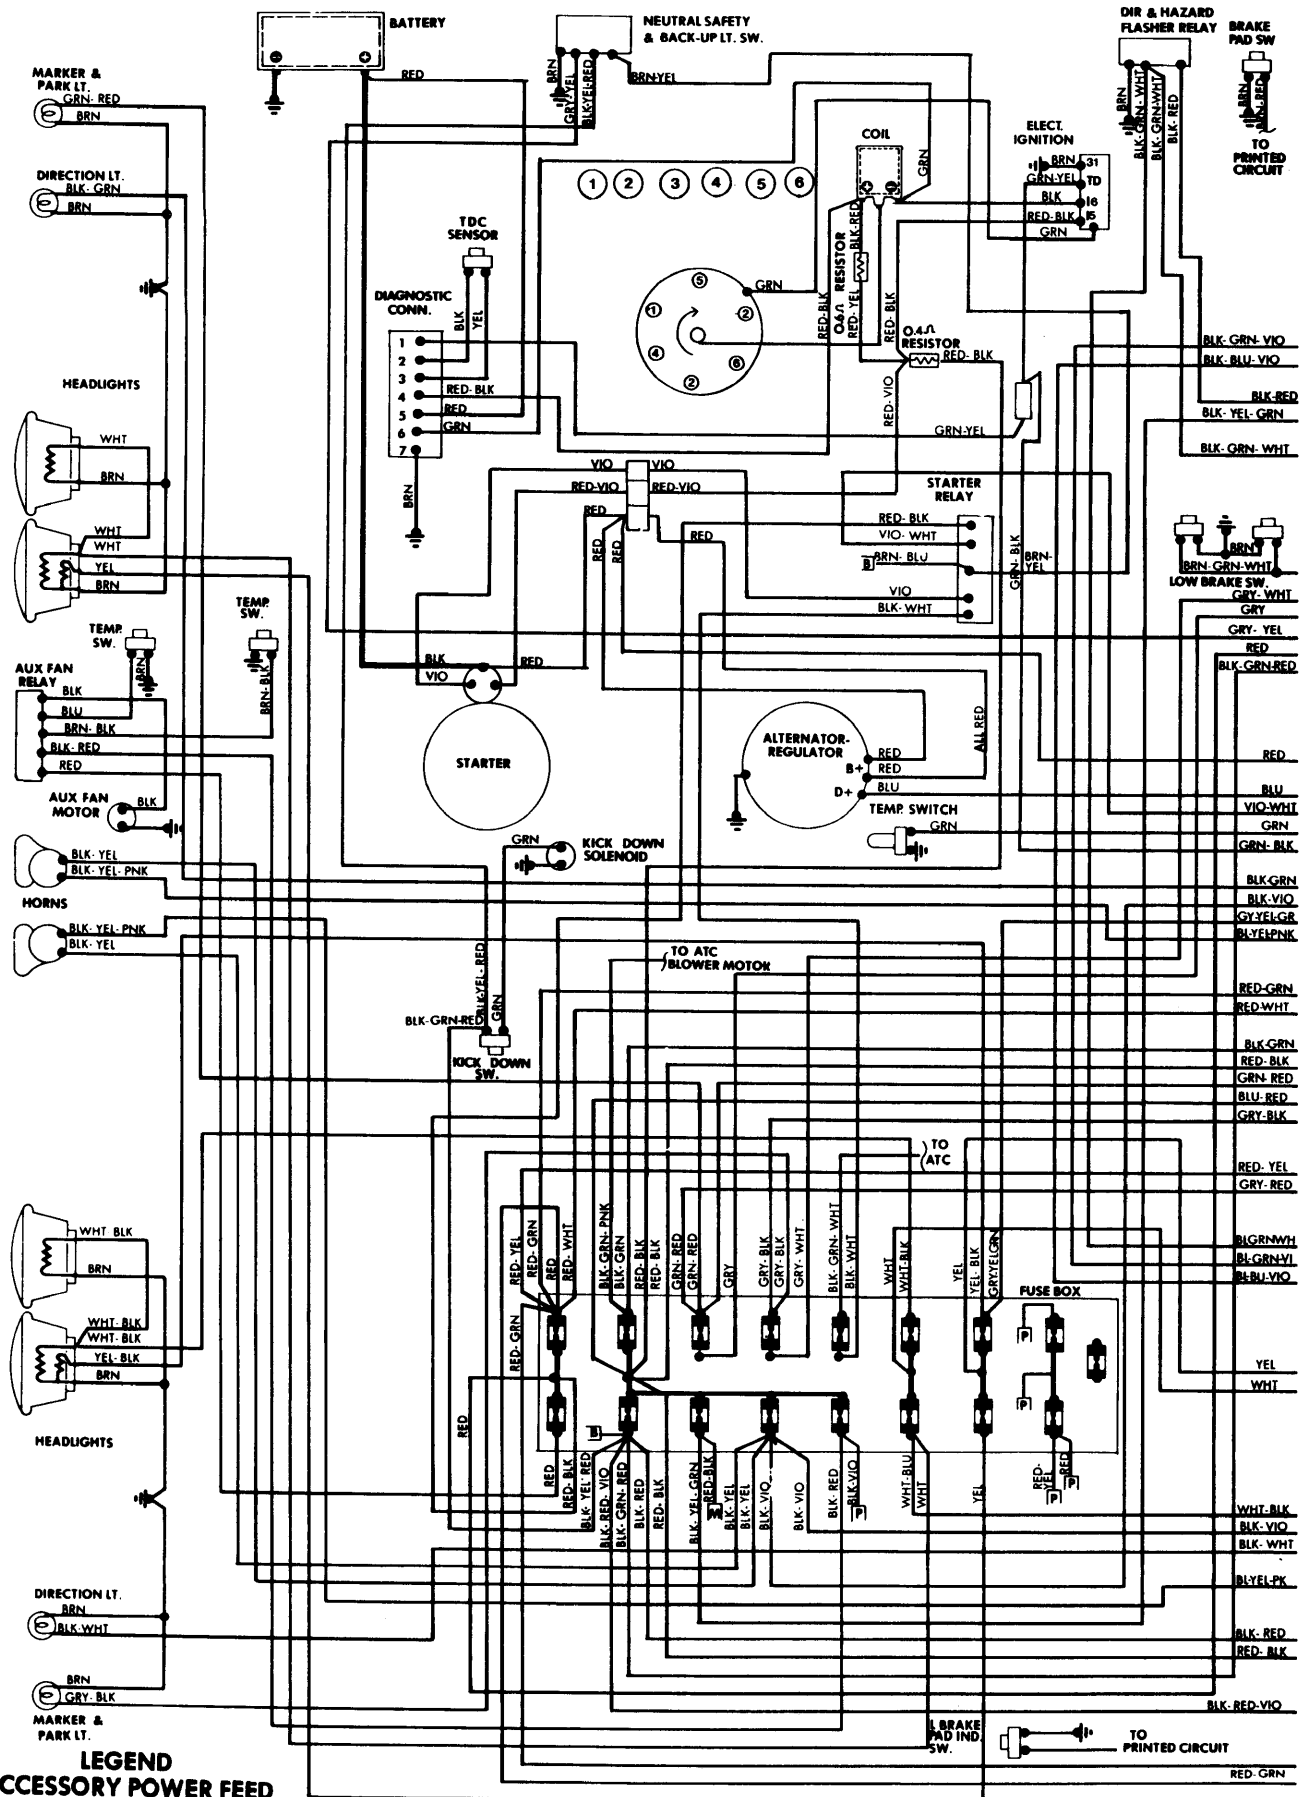

# 1976 Mercedes-Benz

- LEGEND**  
**ACCESSORY POWER FEED**  
 B. SEAT BELT WARNING SYSTEM  
 M. REAR WINDOW DEFOGGER (BLOWER)  
 P. POWER WINDOW CONTROL SYSTEM