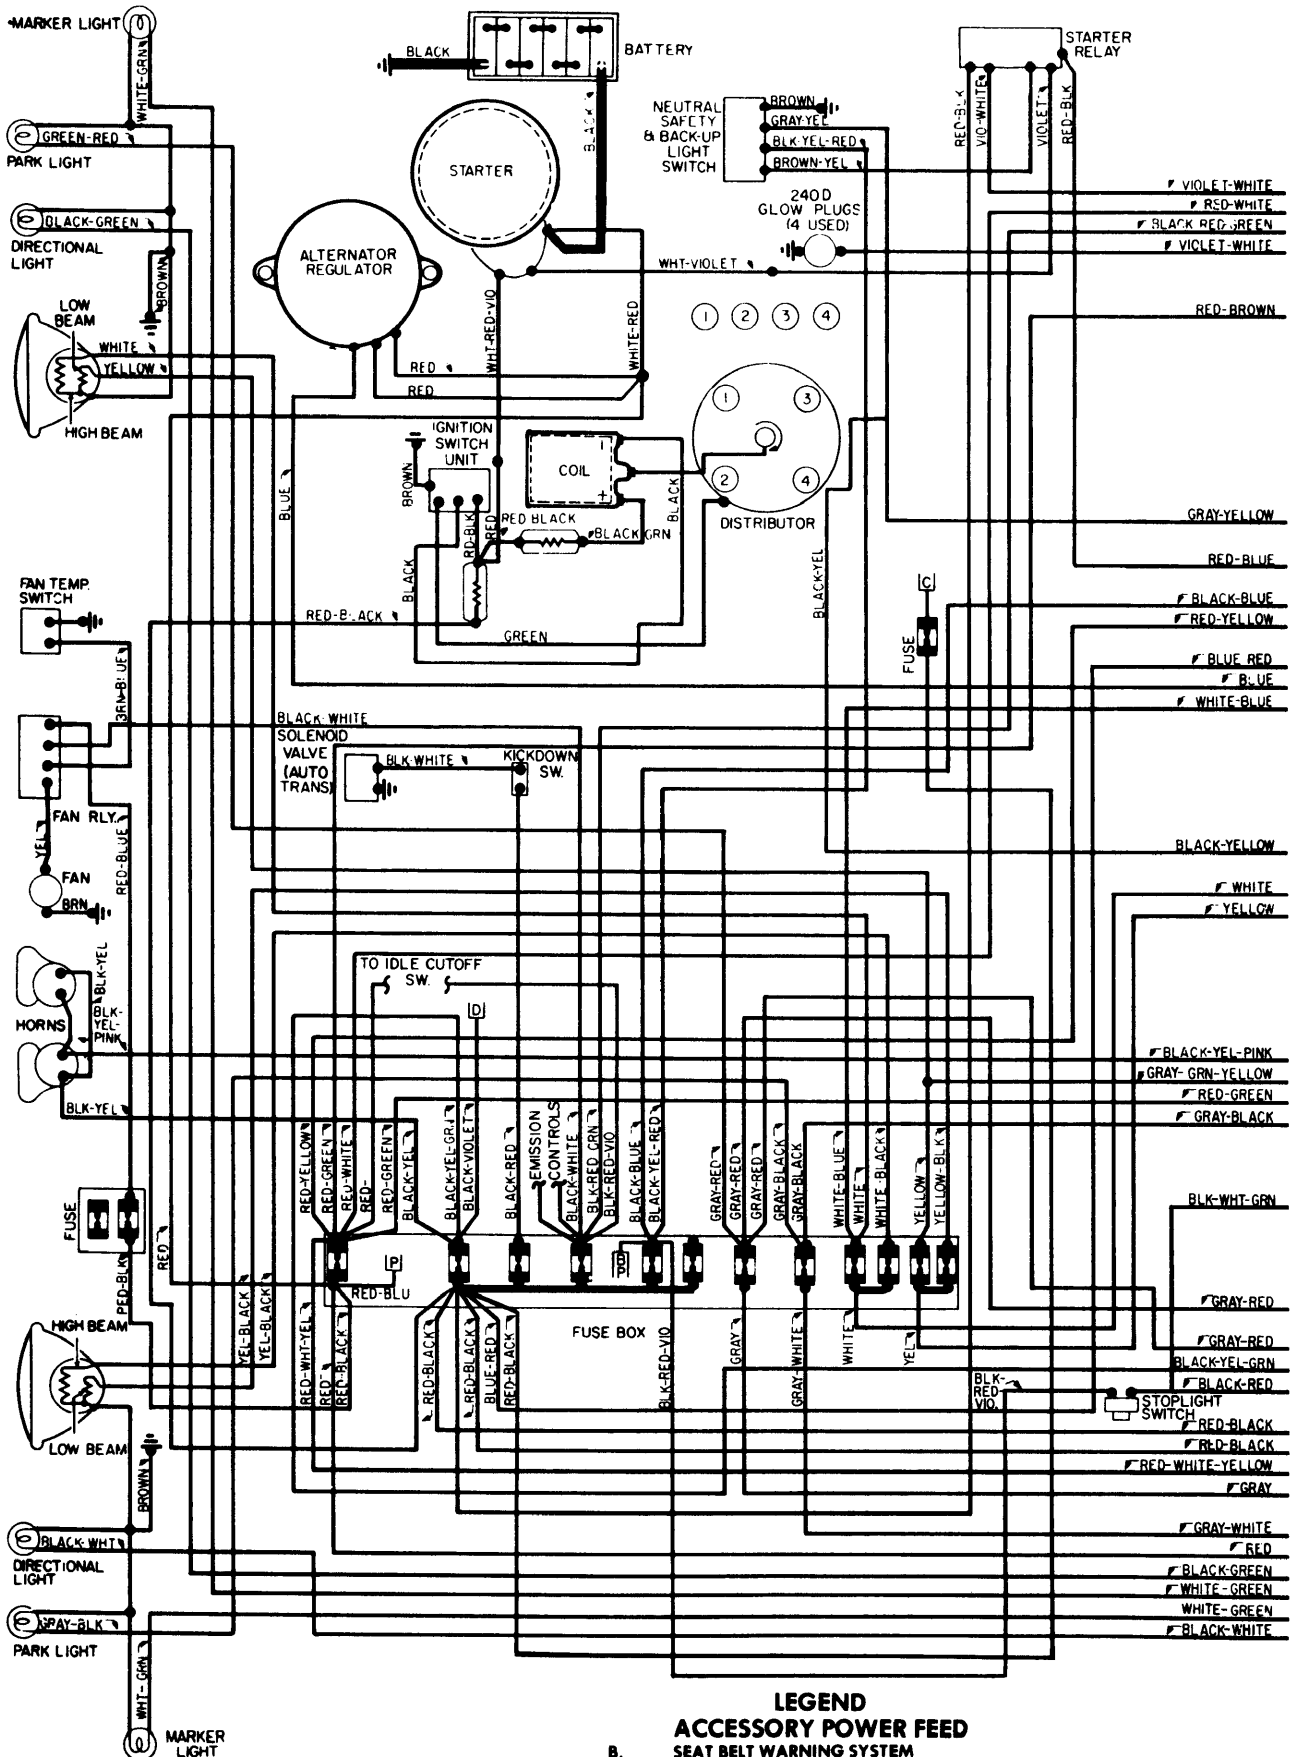

# 1976 Mercedes-Benz

**LEGEND**  
**ACCESSORY POWER FEED**  
 B. SEAT BELT WARNING SYSTEM  
 C. REAR WINDOW DEFROSTER (GRID)  
 D. WIPER/WASHER SYSTEM (WINDSHIELD)  
 P. POWER WINDOW CONTROL SYSTEM