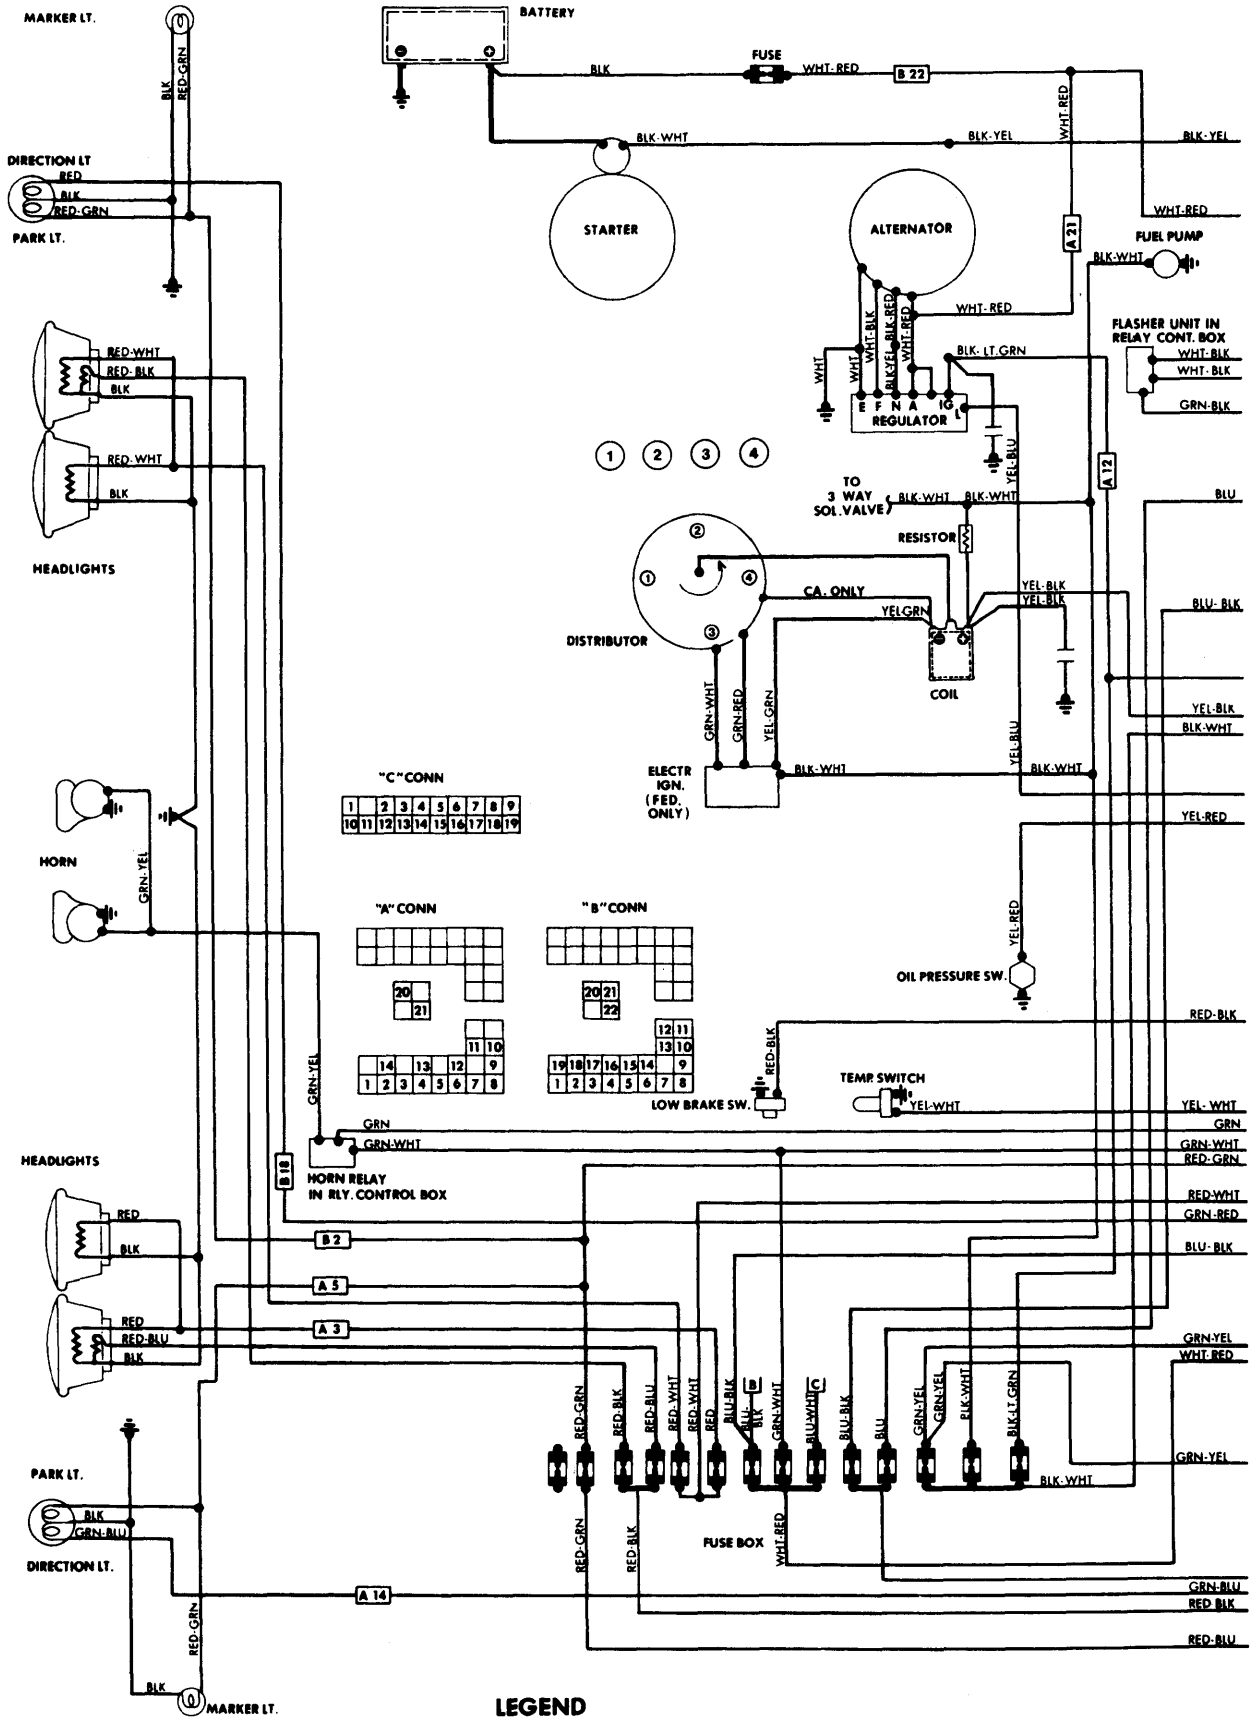

# 1976 Mazda

### LEGEND ACCESSORY POWER FEED

- B. SEAT BELT WARNING SYSTEM
- C. REAR WINDOW DEFROSTER (GRID)