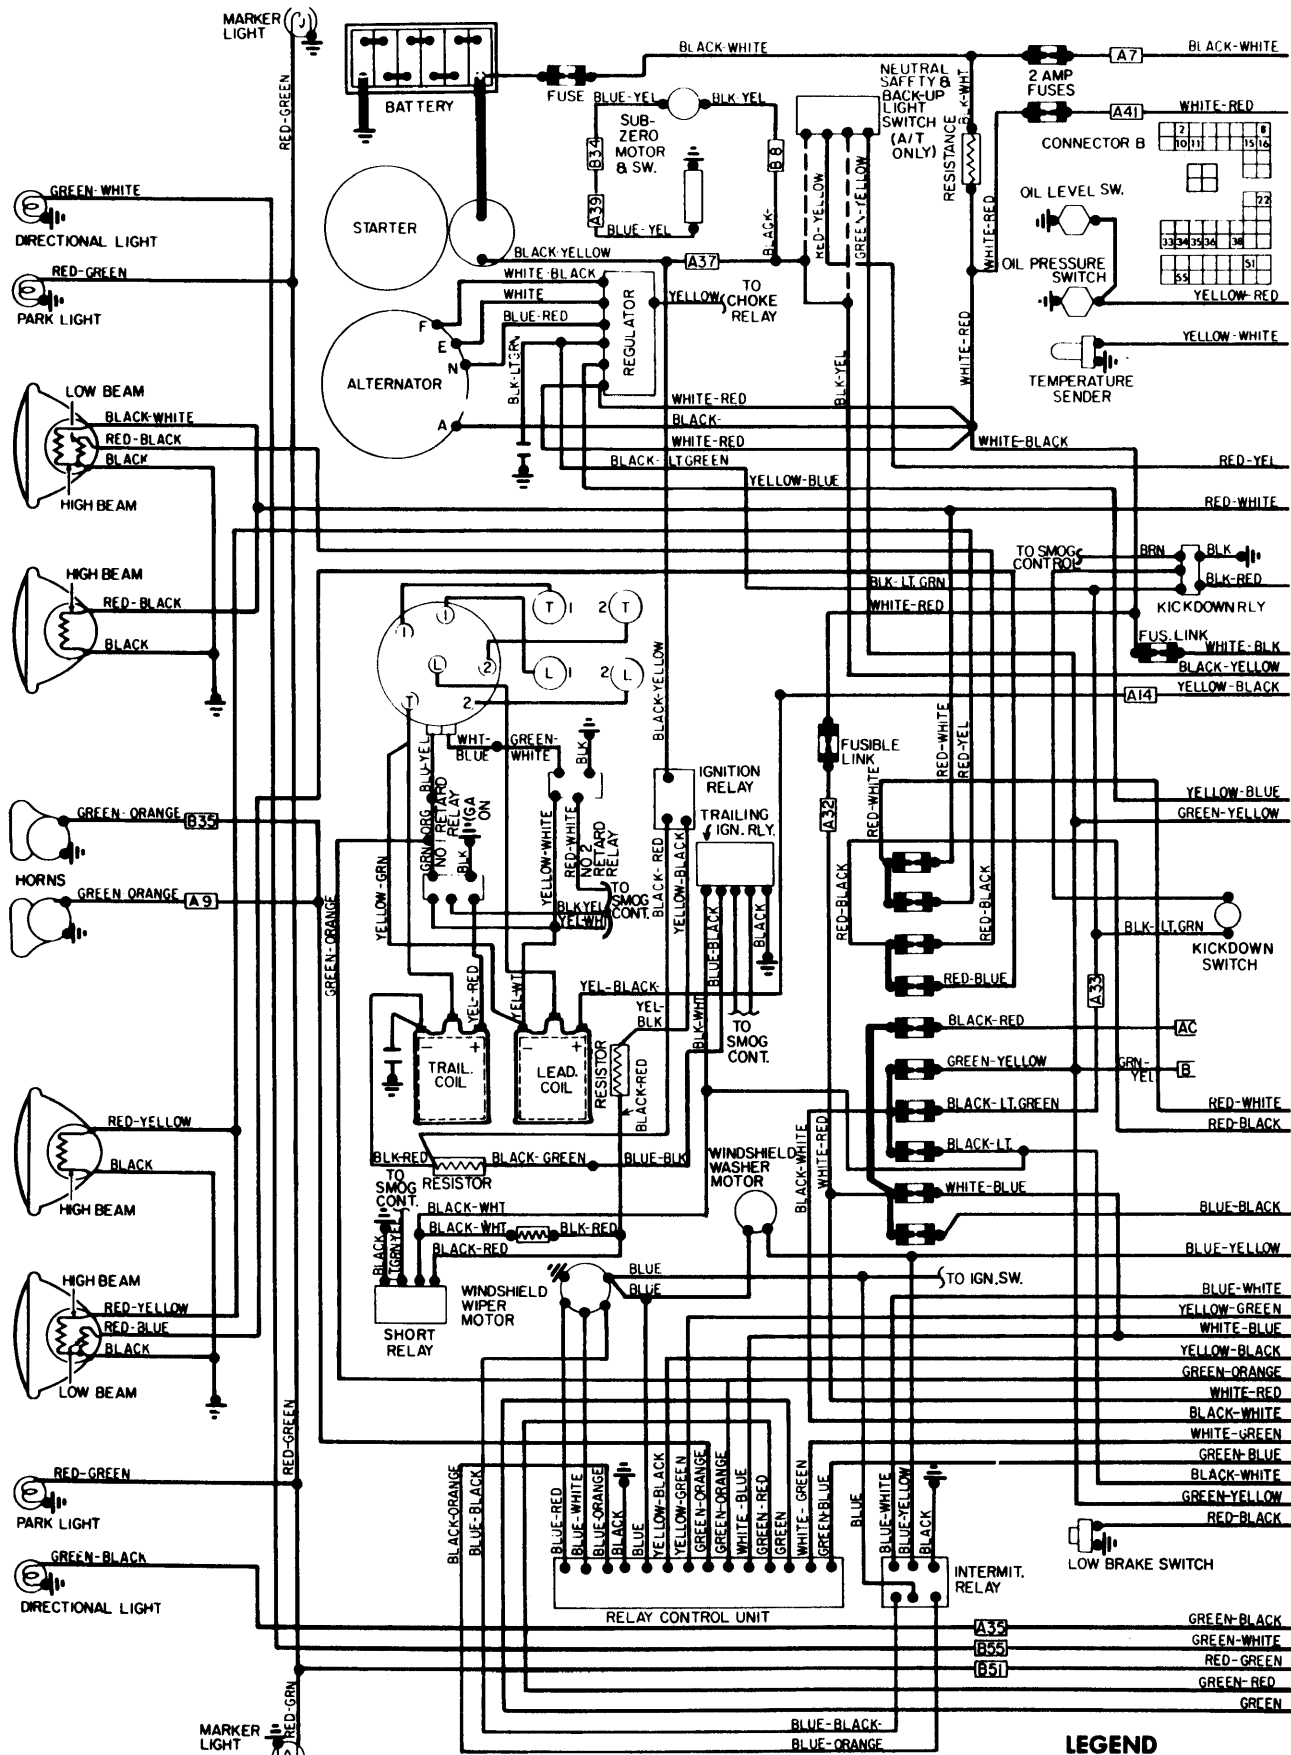

1976 Mazda

LEGEND
ACCESSORY POWER FEED
 B. SEAT BELT WARNING SYSTEM
 C. REAR WINDOW DEFROSTER (GRID)