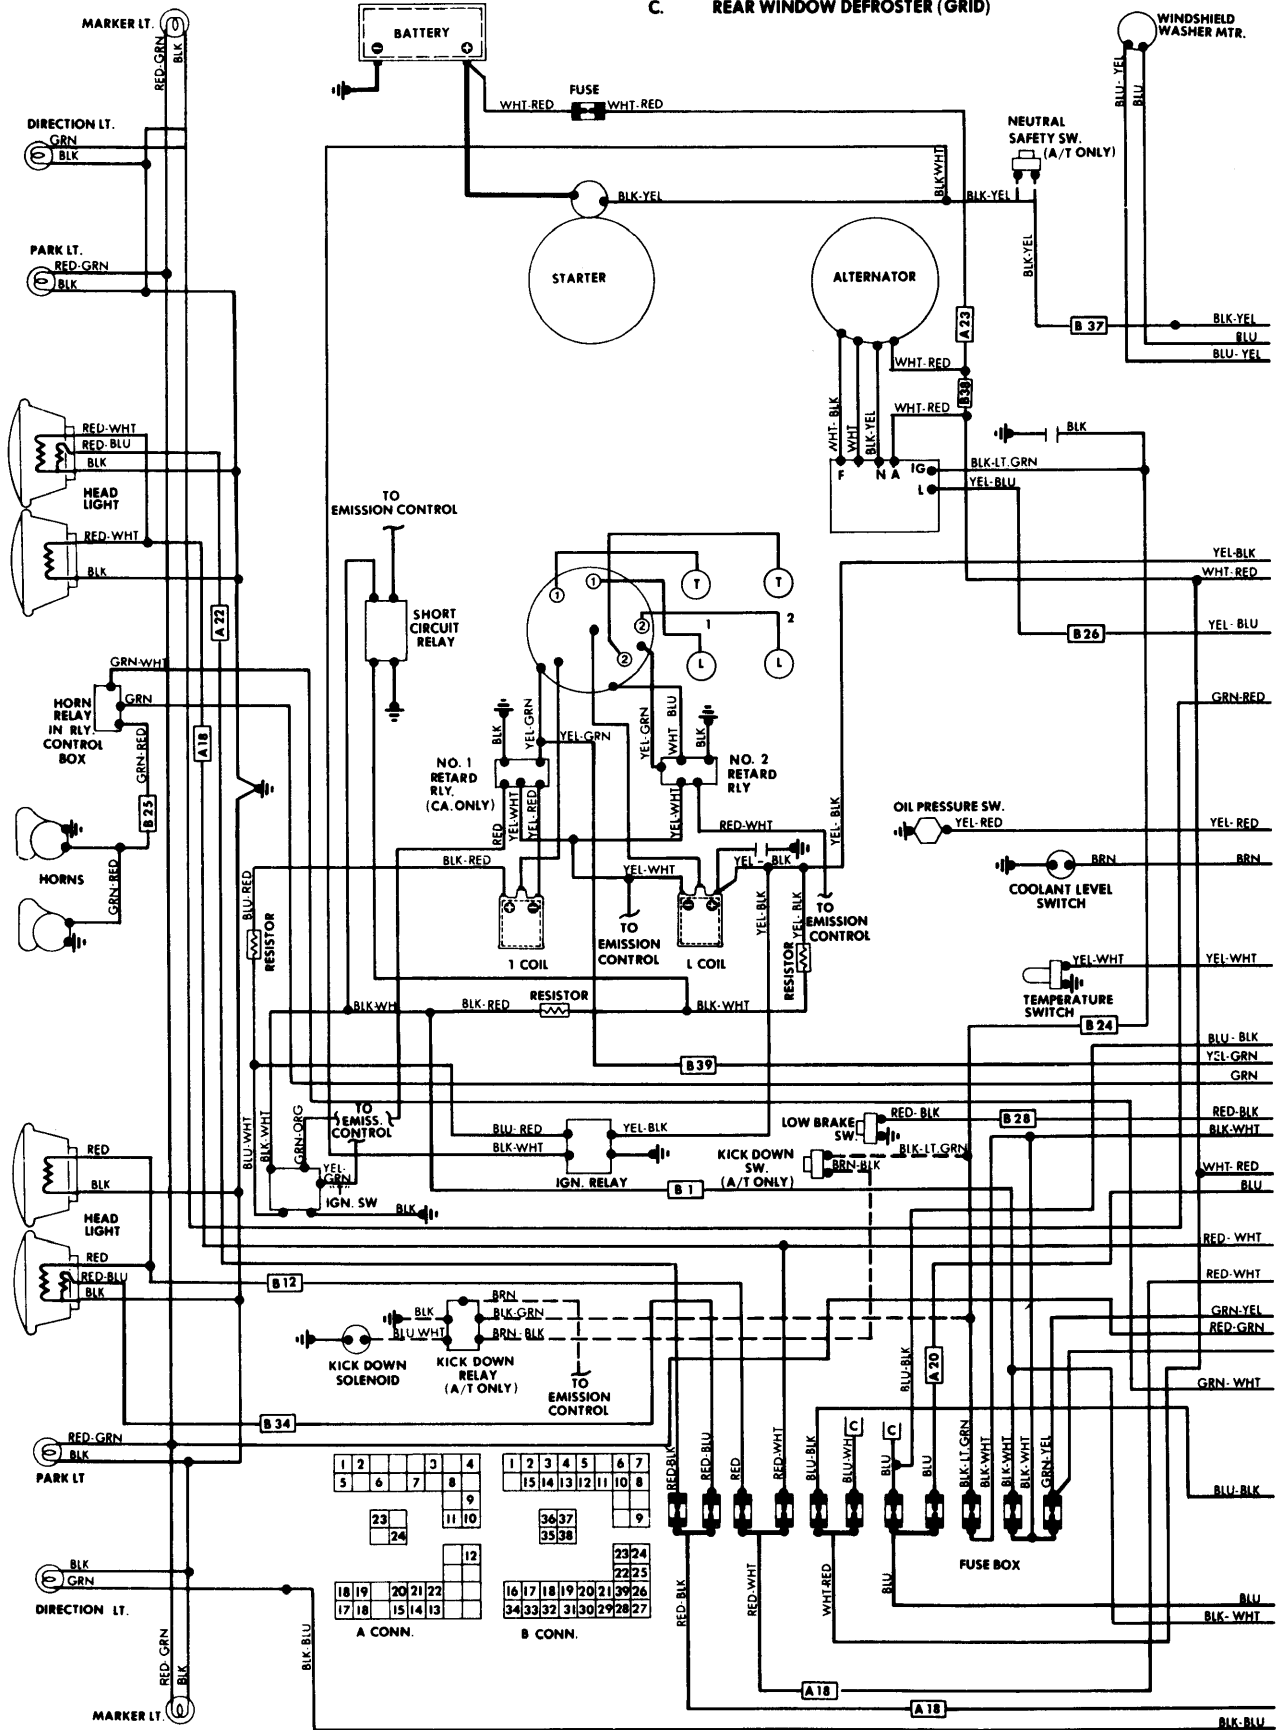

1976 Mazda

LEGEND ACCESSORY POWER FEED

- B. SEAT BELT WARNING SYSTEM
- C. REAR WINDOW DEFROSTER (GRID)

1976 Mazda

6-63

RX3