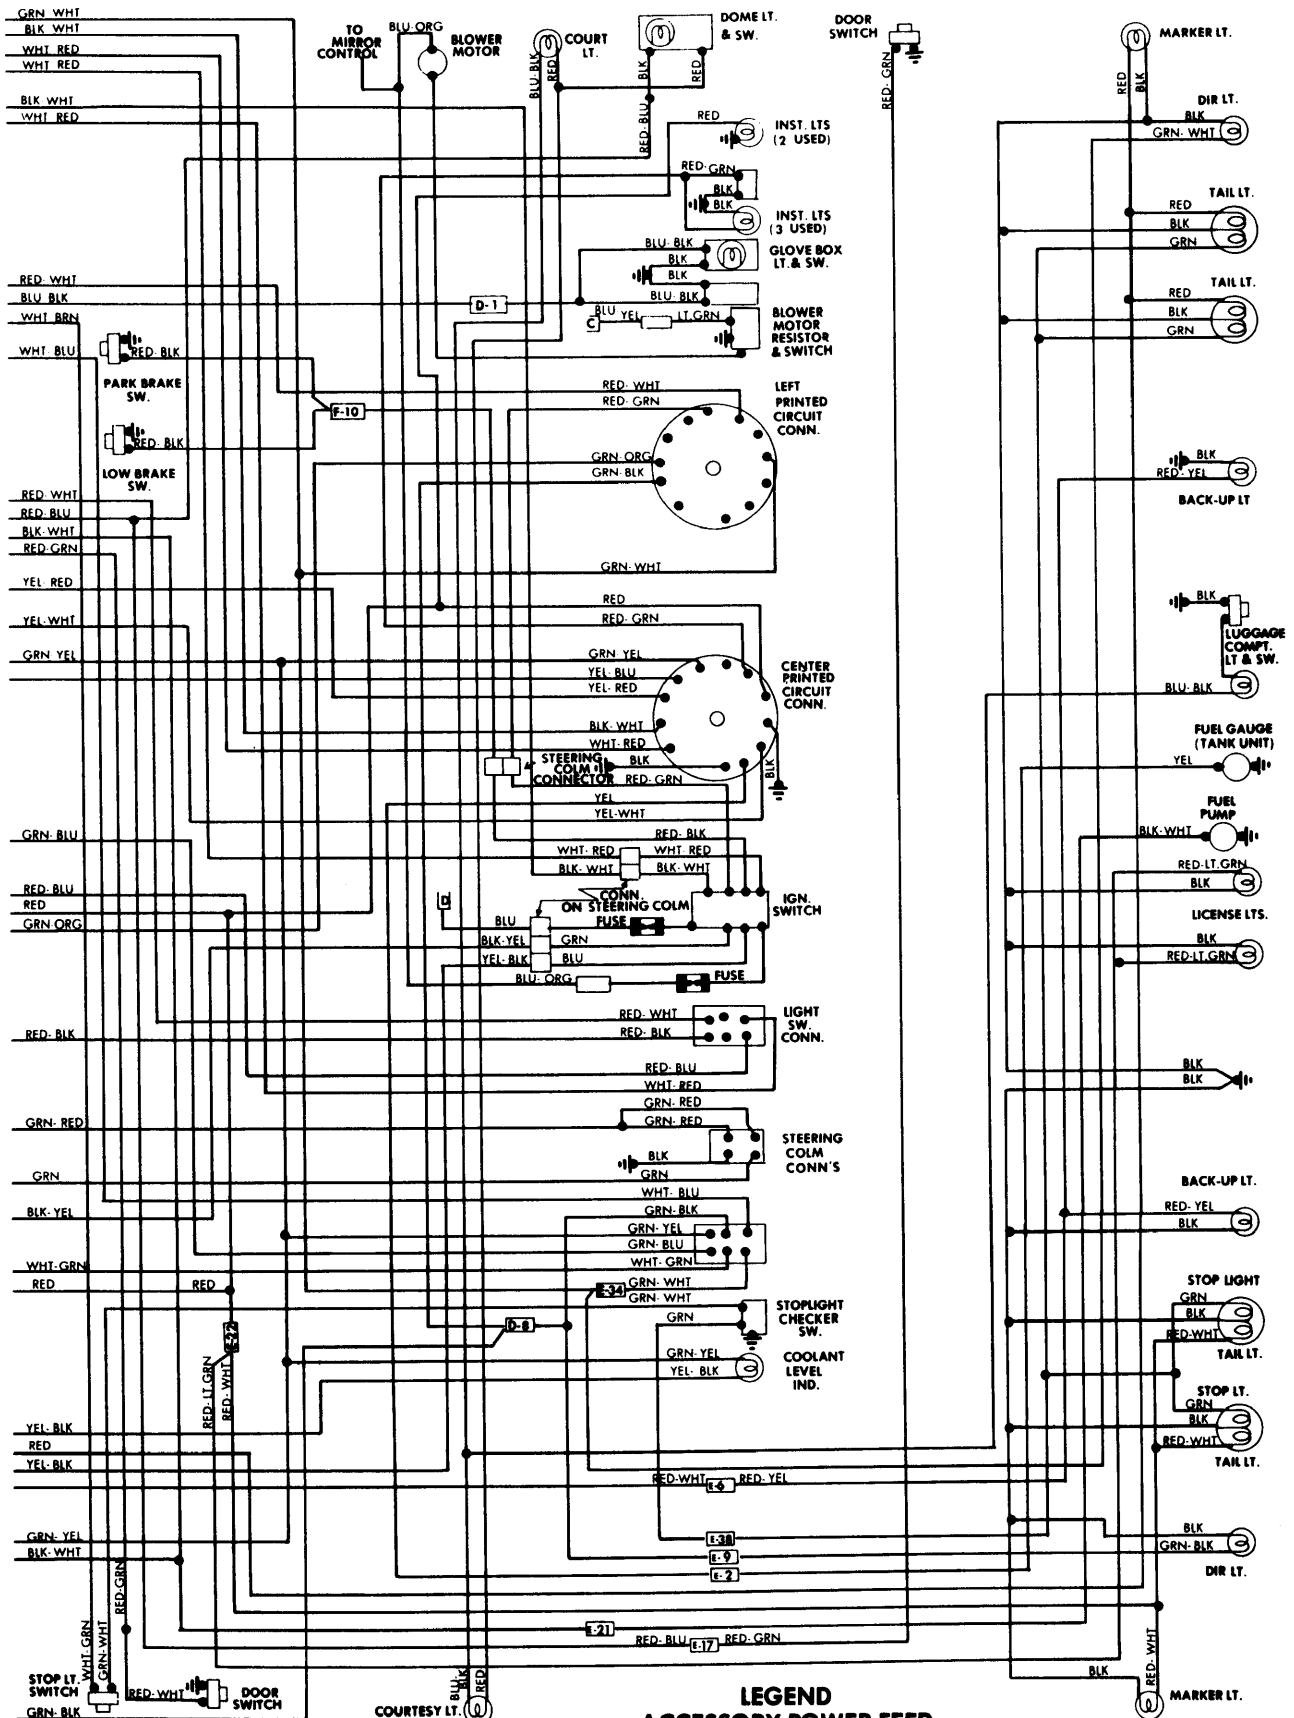

1976 Mazda

**LEGEND
ACCESSORY POWER FEED**

- B. SEAT BELT WARNING SYSTEM
- C. REAR WINDOW DEFROSTER (GRID)
- D. WIPER/WASHER SYSTEM (WINDSHIELD)
- M. REAR WINDOW DEFOGGER (BLOWER)
- P. POWER WINDOW CONTROL SYSTEM