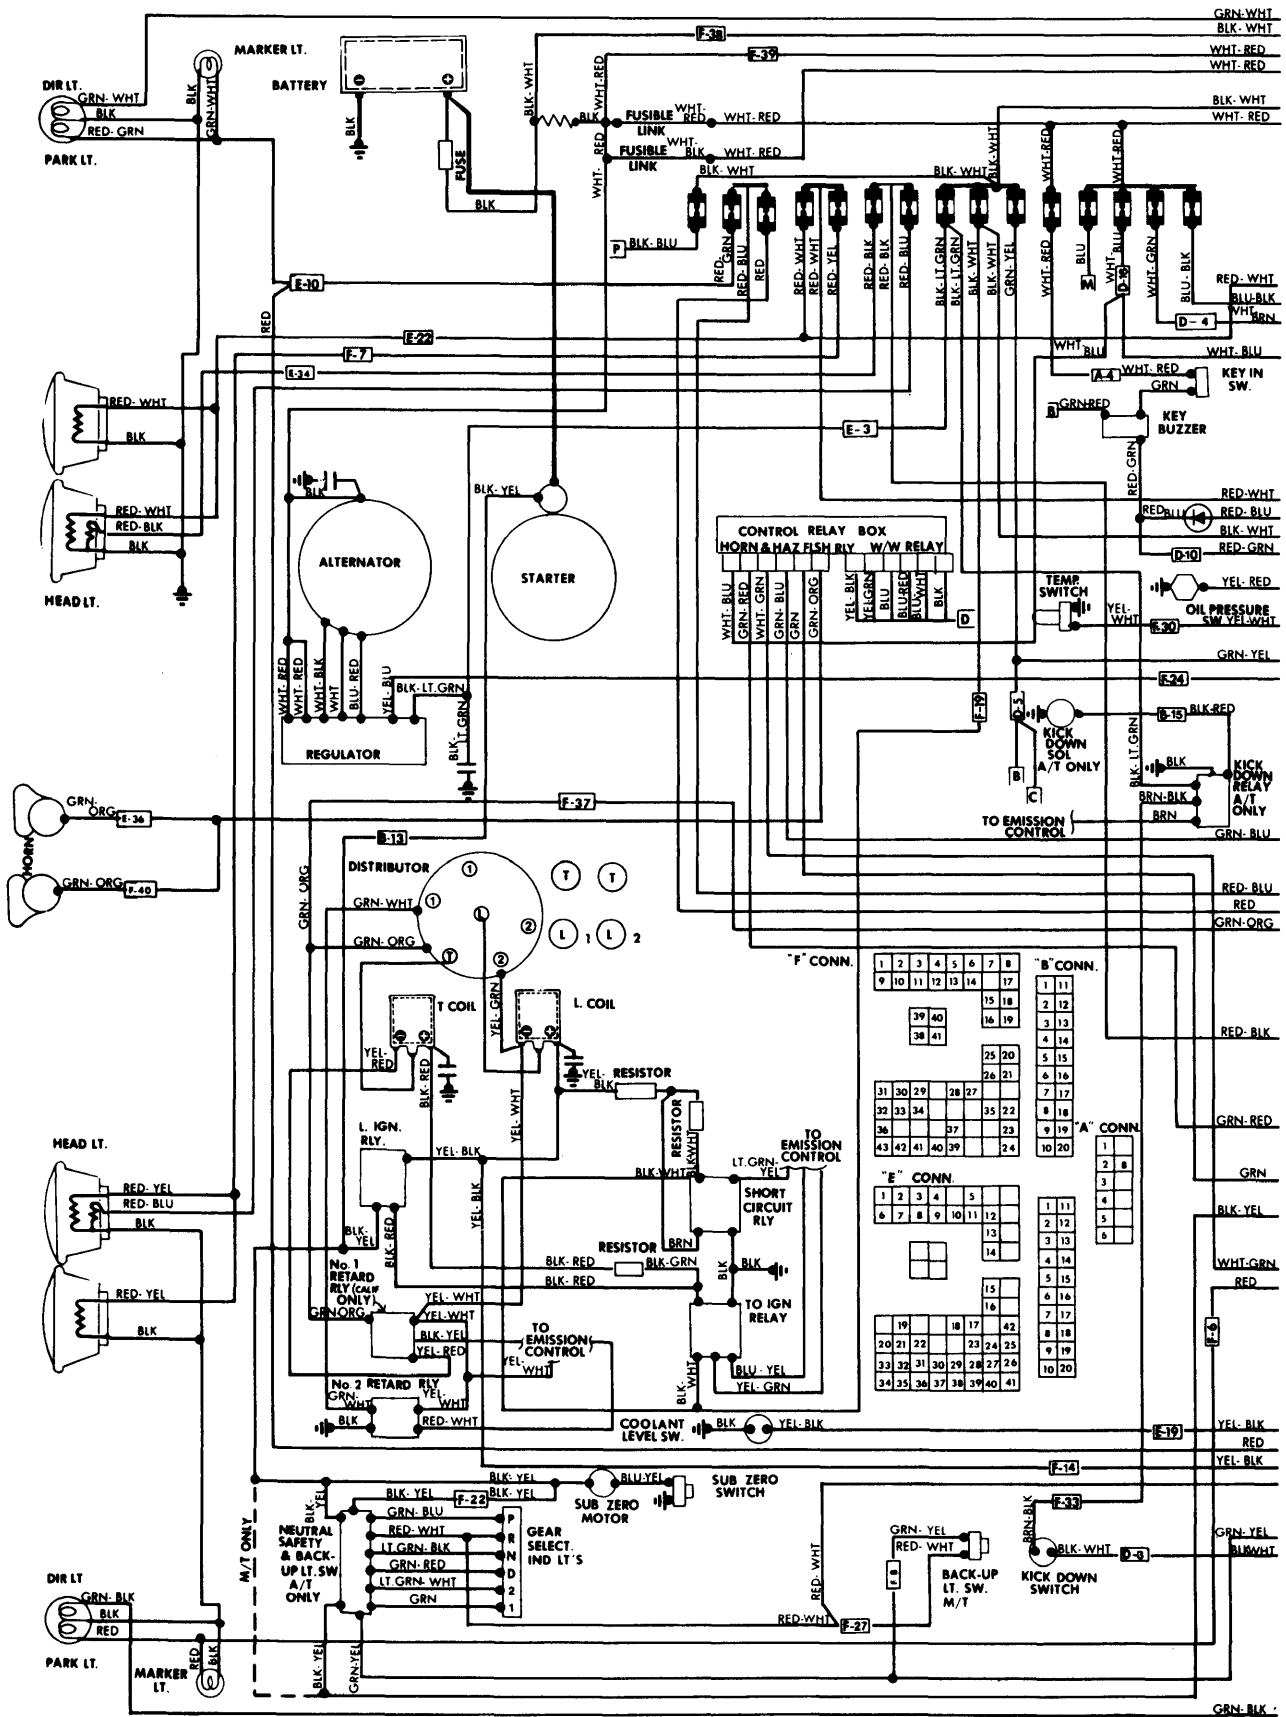

1976 Mazda

**LEGEND
ACCESSORY POWER FEED**

- B. SEAT BELT WARNING SYSTEM
- C. REAR WINDOW DEFROSTER (GRID)
- D. WIPER/WASHER SYSTEM (WINDSHIELD)
- M. REAR WINDOW DEFOGGER (BLOWER)
- P. POWER WINDOW CONTROL SYSTEM