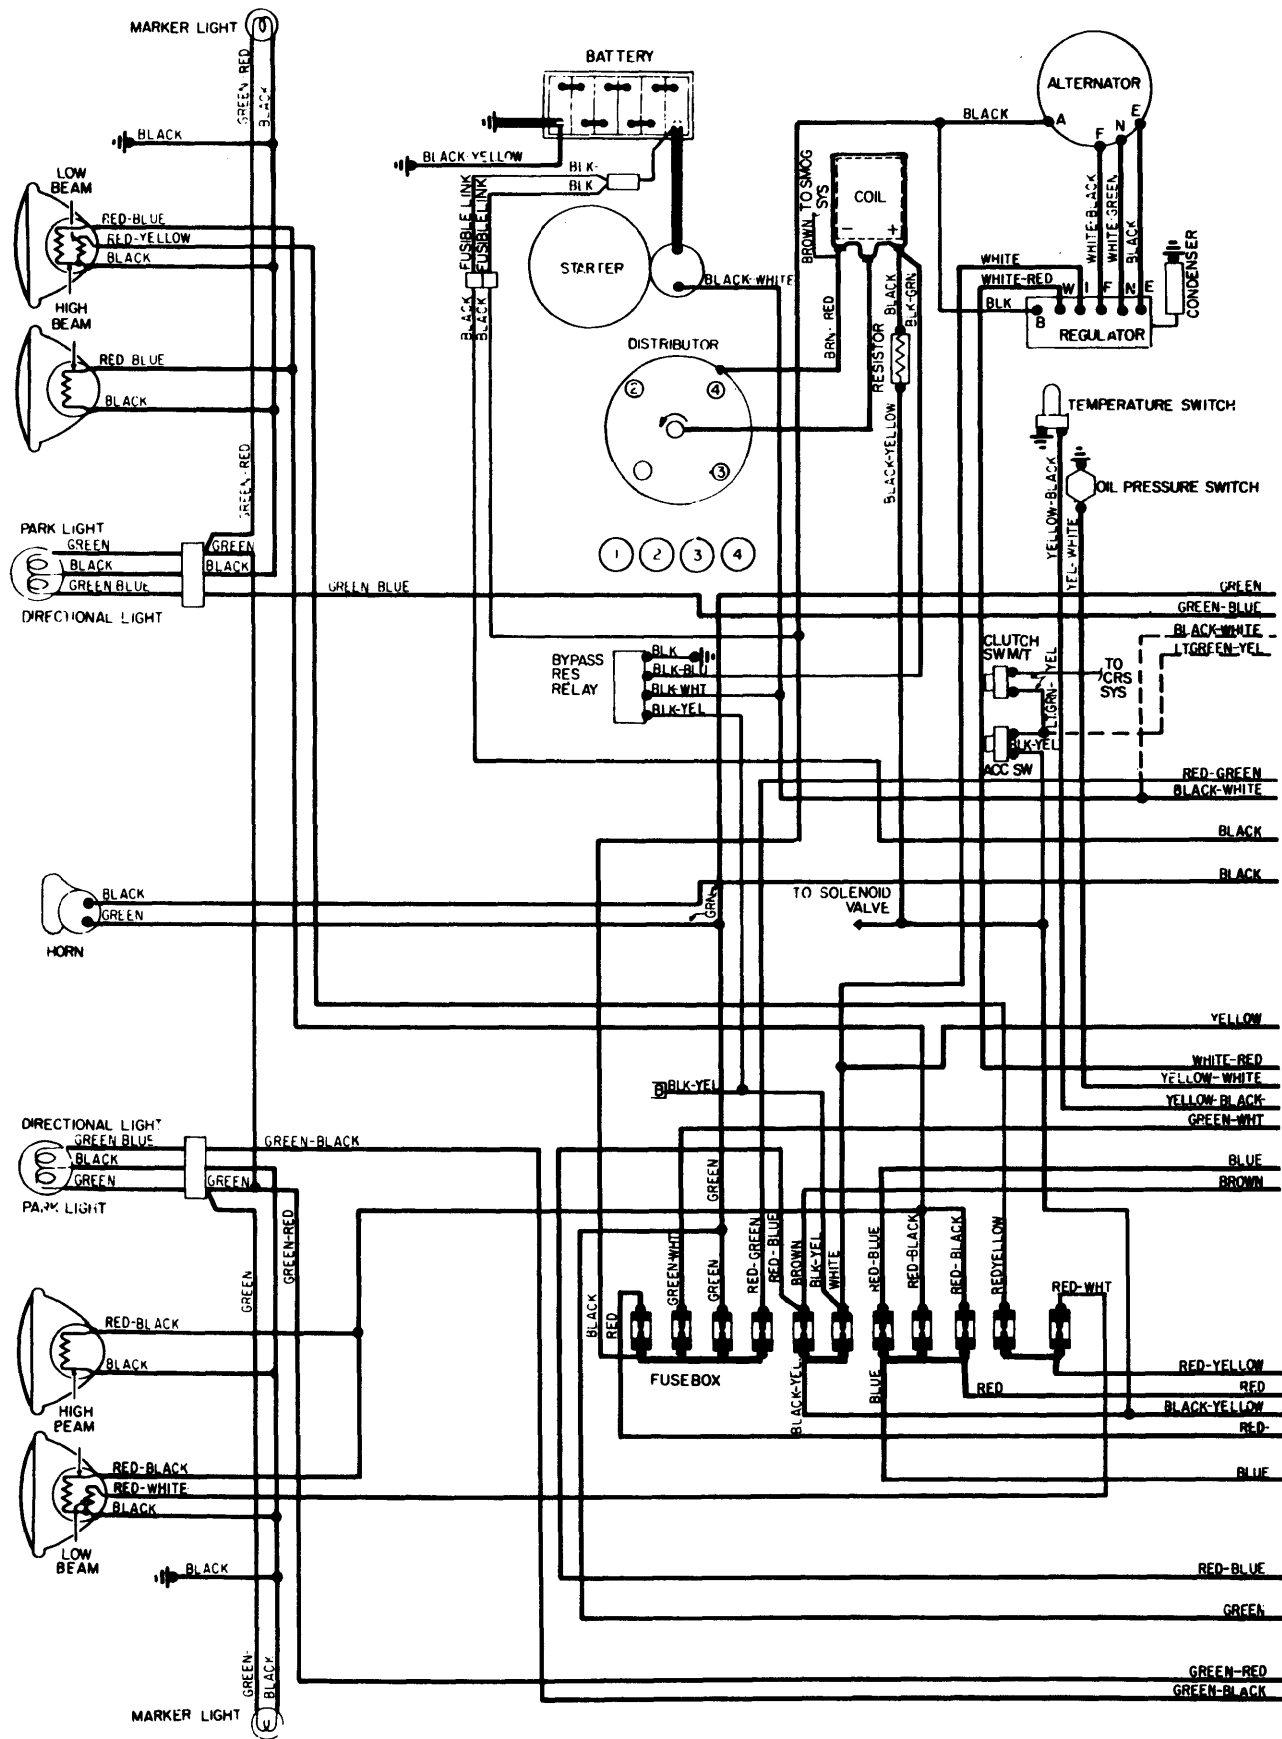

1976 LUV

LEGEND ACCESSORY POWER FEED

B. SEAT BELT WARNING SYSTEM