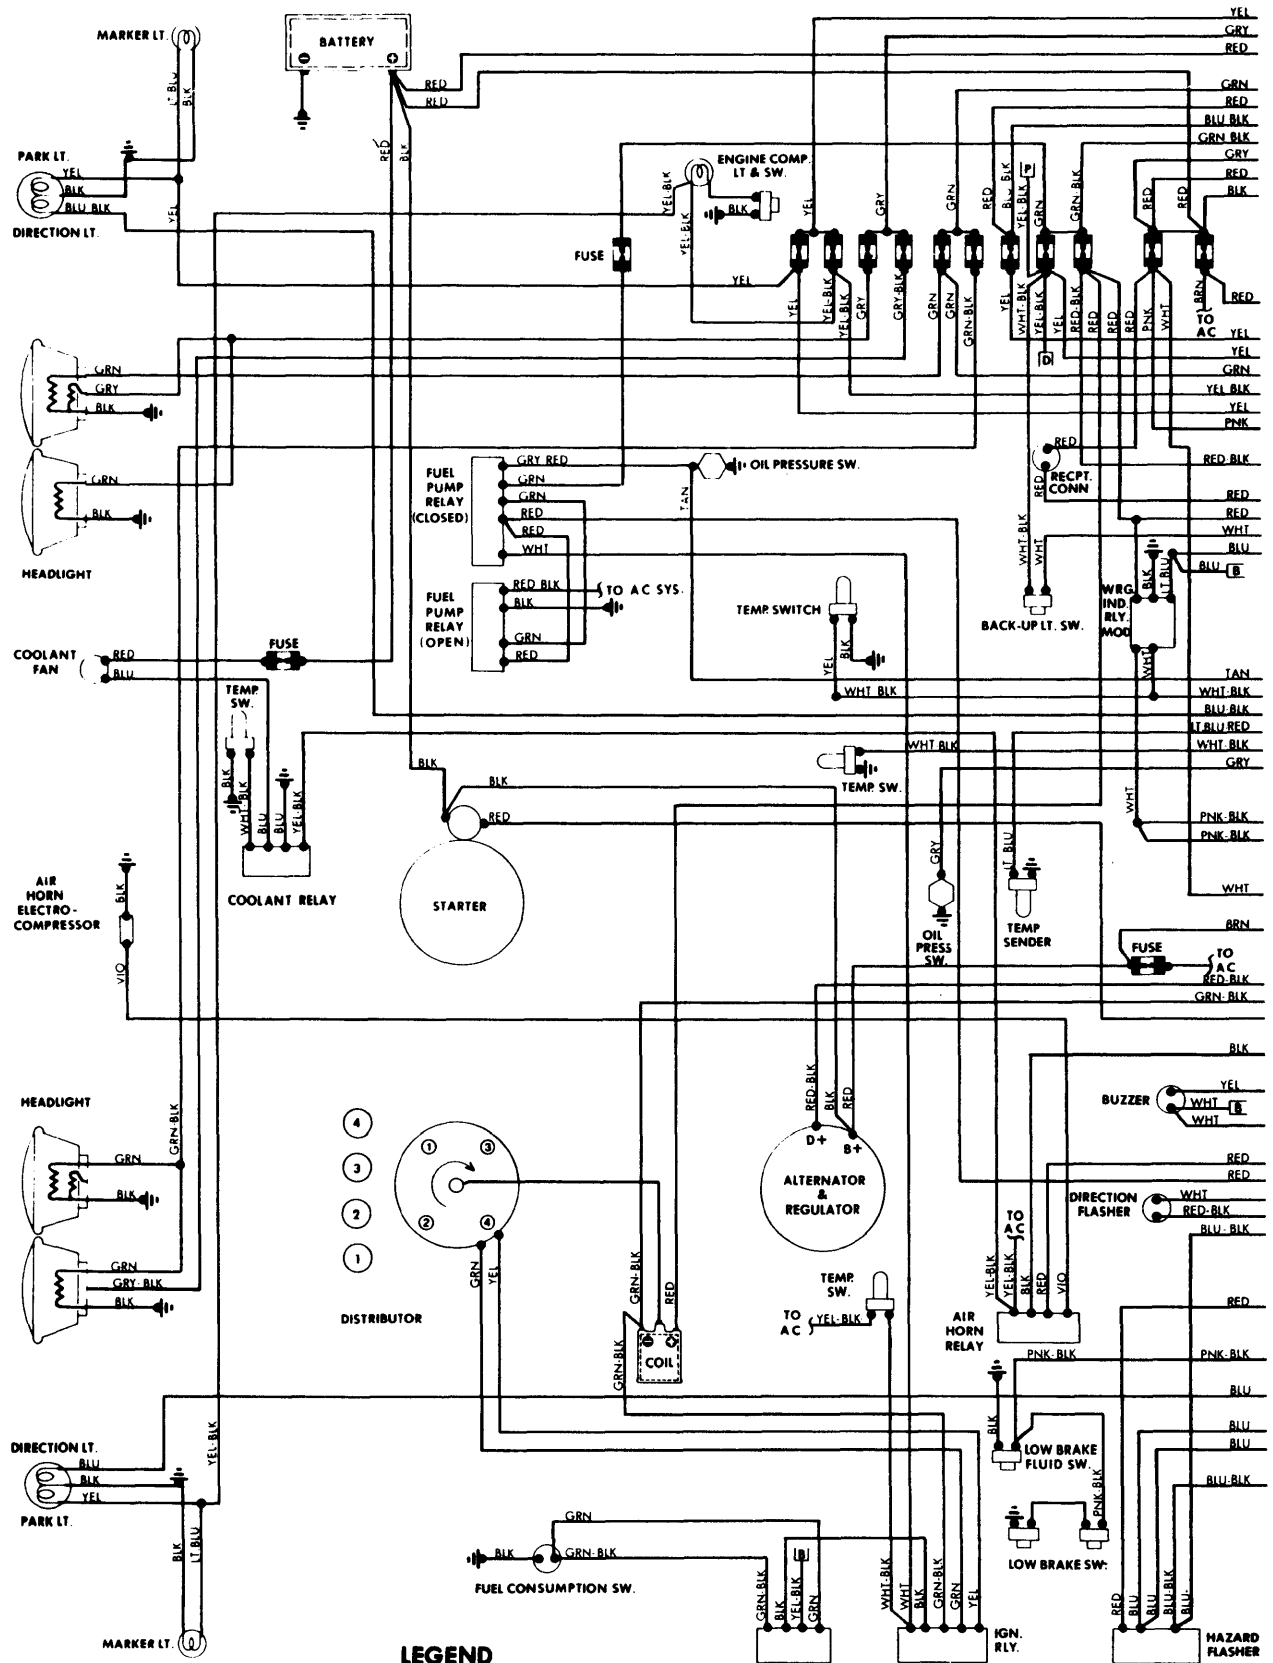

1976 Lancia

- LEGEND**
- ACCESSORY POWER FEED**
- B. SEAT BELT WARNING SYSTEM
 - C. REAR WINDOW DEFROSTER (GRID)
 - D. WIPER/WASHER SYSTEM (WINDSHIELD)
 - P. POWER WINDOW CONTROL SYSTEM
 - S. WIPER/WASHER SYSTEM (REAR WINDOW)