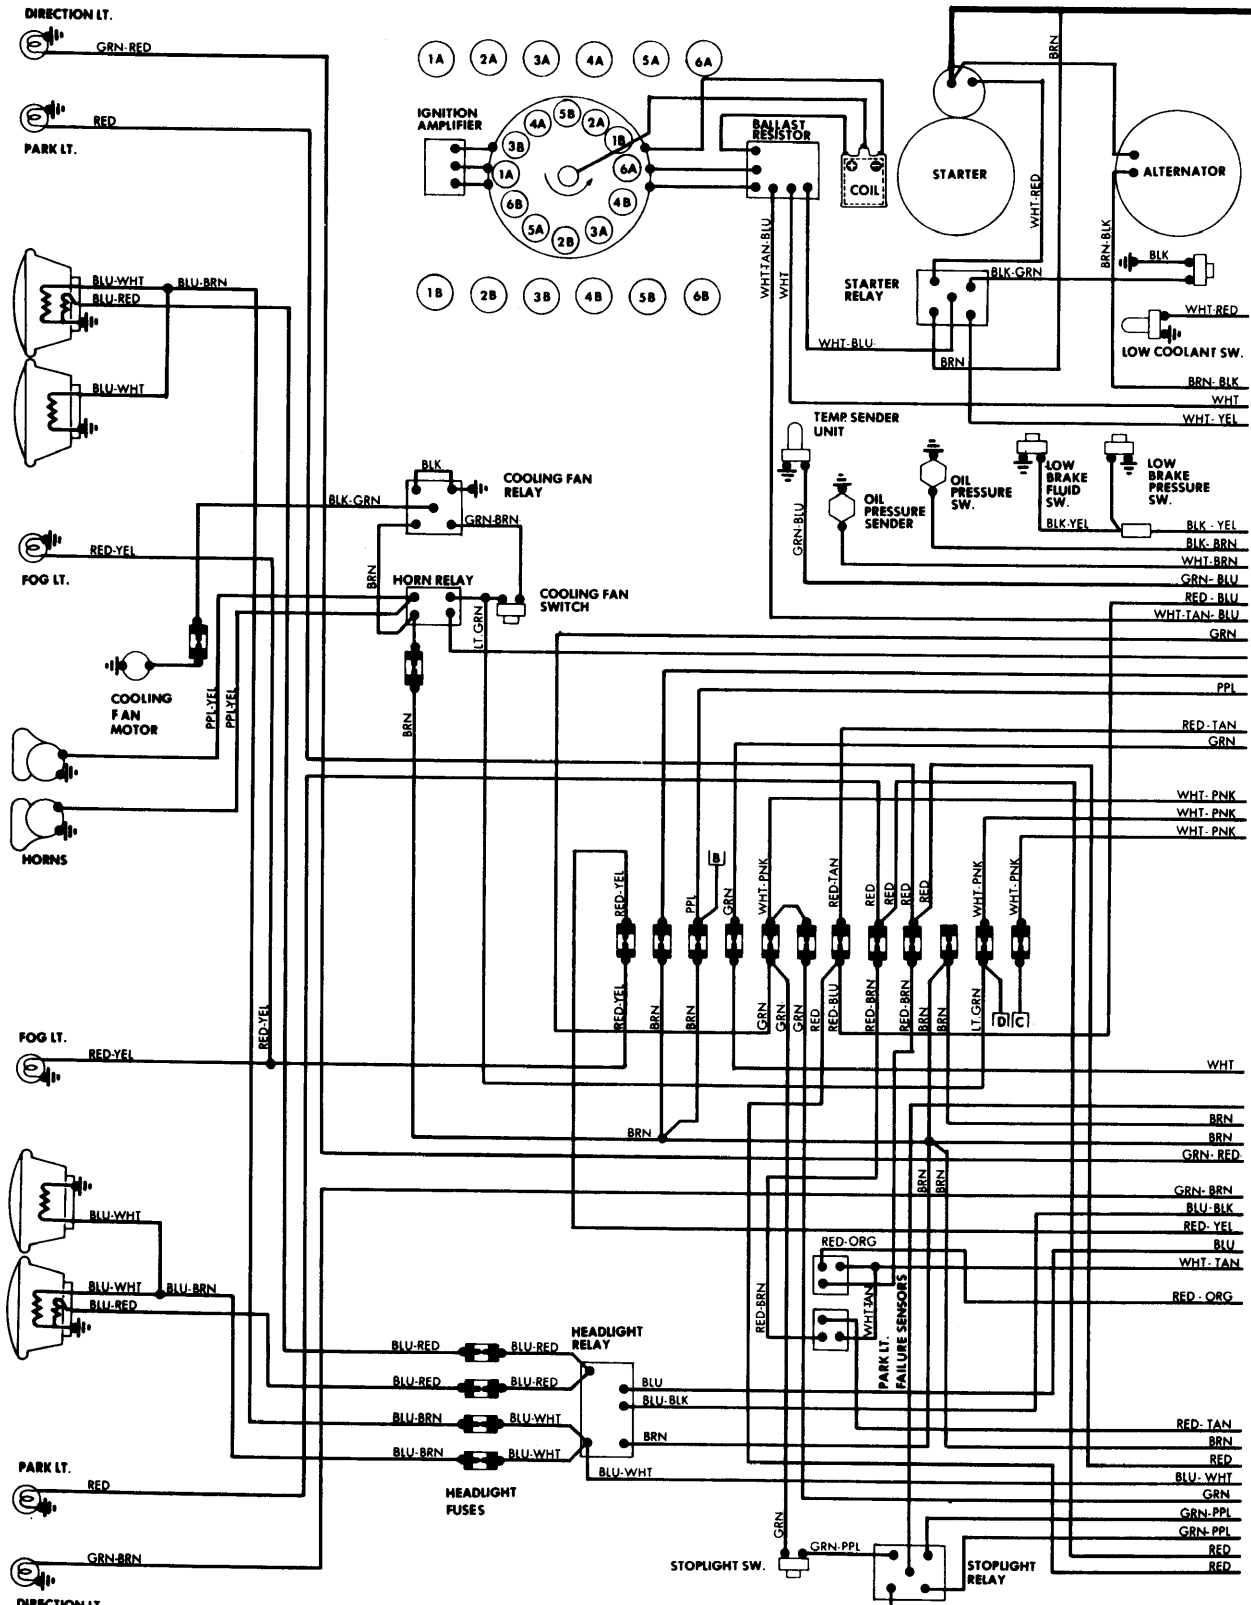

1976 Jaguar

LEGEND
ACCESSORY POWER FEED

- B. SEAT BELT WARNING SYSTEM
- C. REAR WINDOW DEFROSTER (GRID)
- D. WIPER/WASHER SYSTEM (WINDSHIELD)
- O. FUEL INJECTION SYSTEM
- P. POWER WINDOW CONTROL SYSTEM