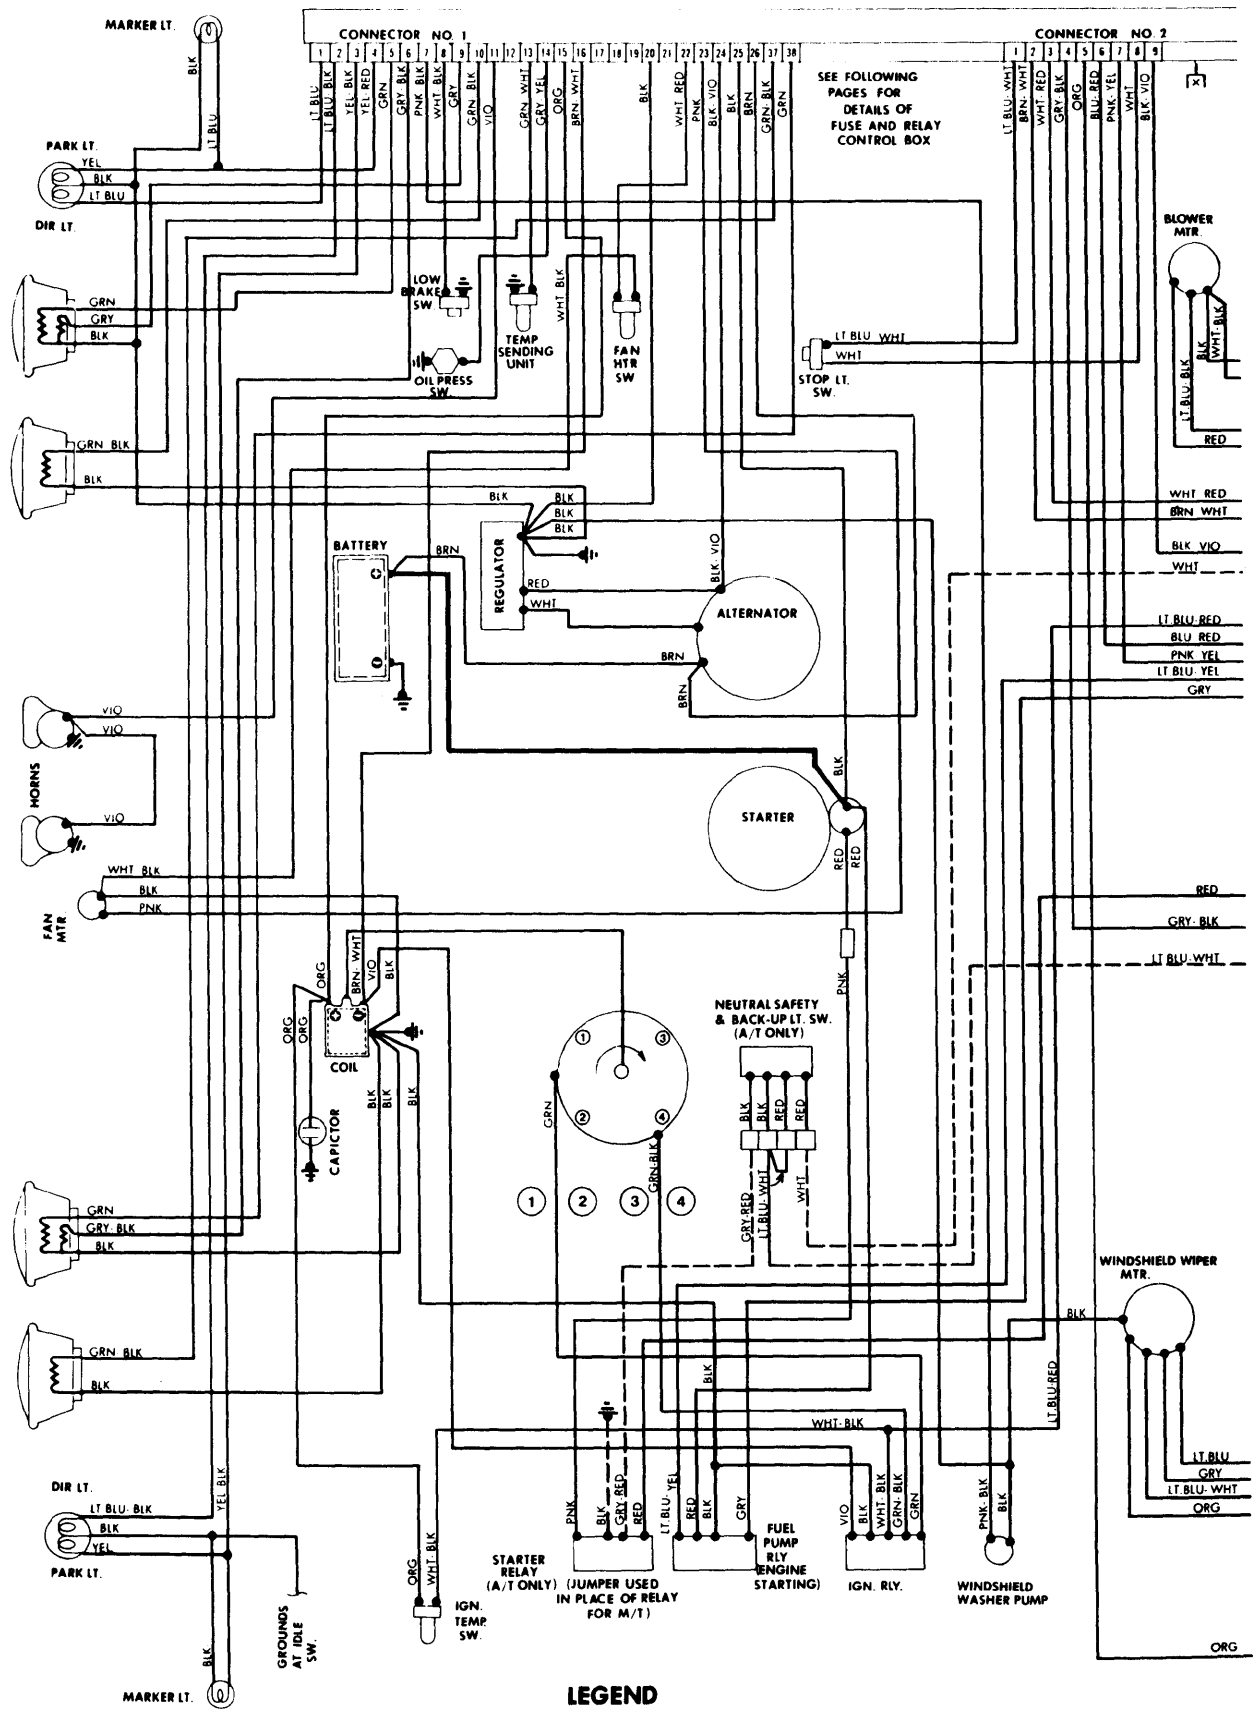

# 1976 Fiat

**LEGEND**  
**ACCESSORY POWER FEED**  
 B. SEAT BELT WARNING SYSTEM  
 C. REAR WINDOW DEFROSTER (GRID)  
 X. FUSE & RLY. CONTROL BOX