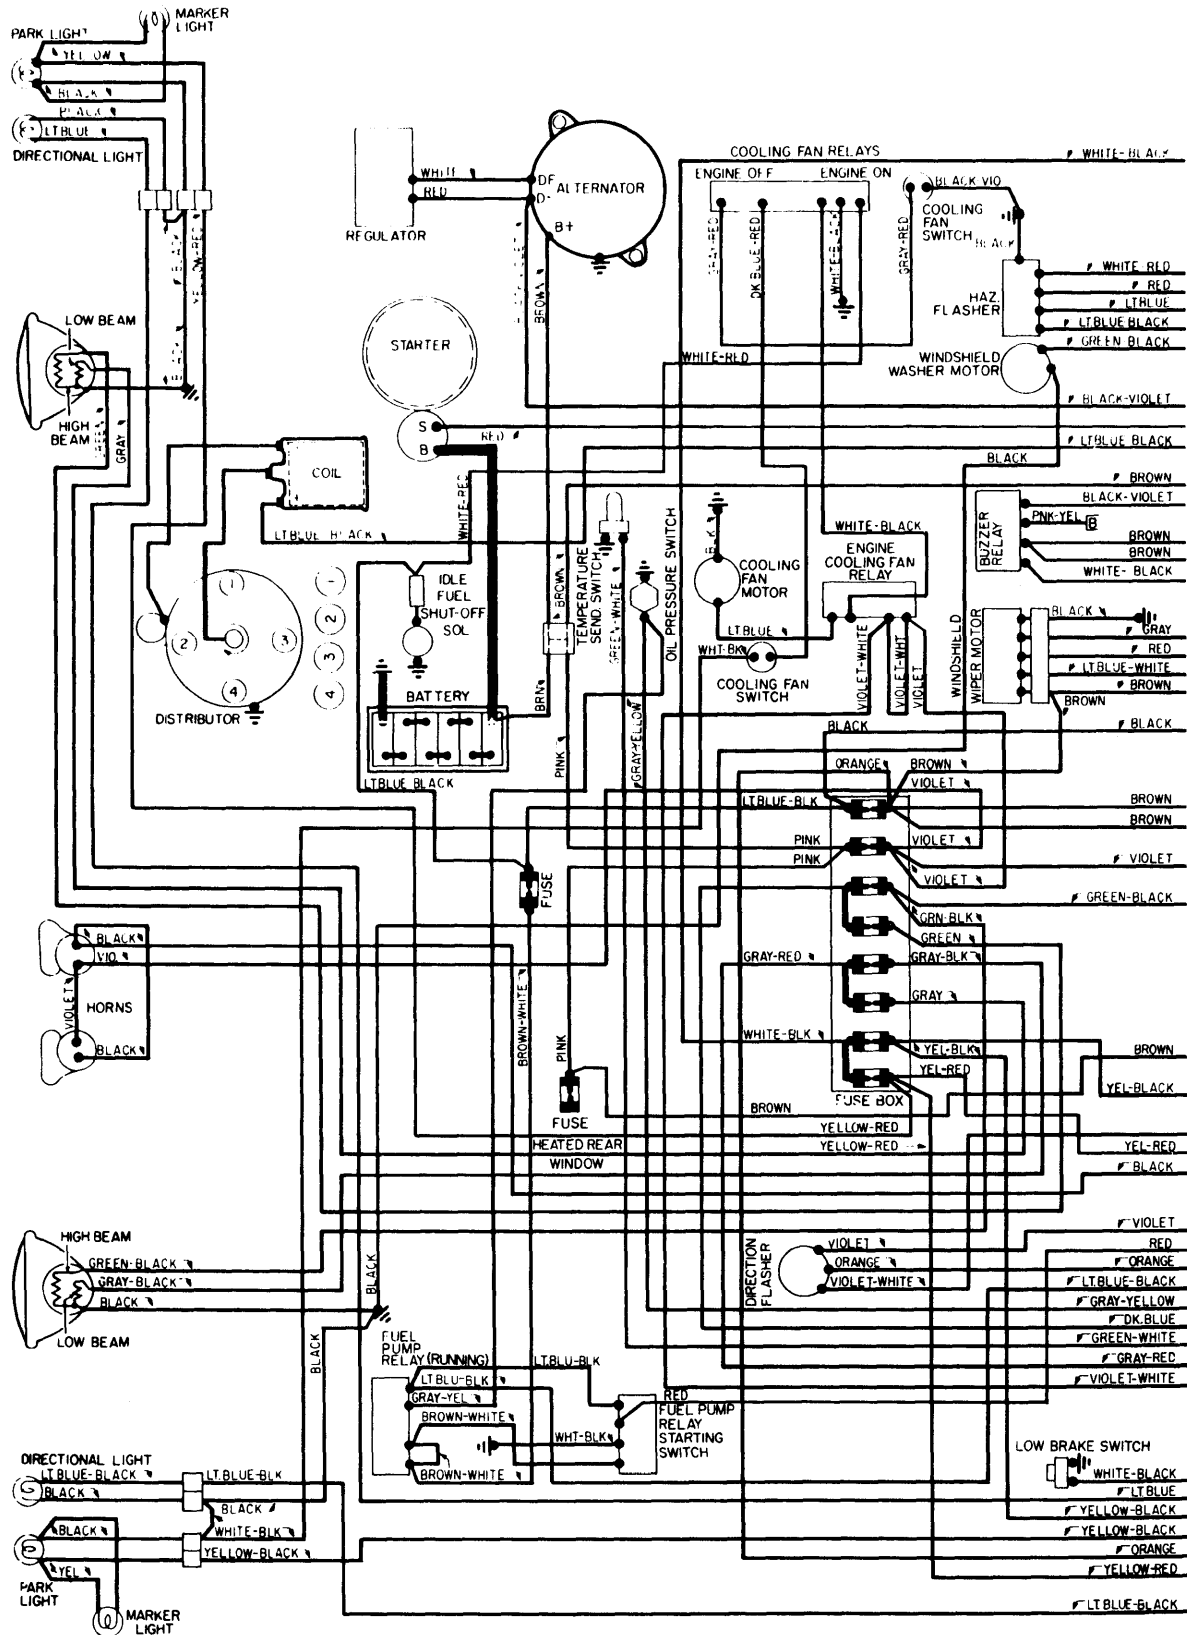

1976 Fiat

LEGEND
ACCESSORY POWER FEED
B. SEAT BELT WARNING SYSTEM