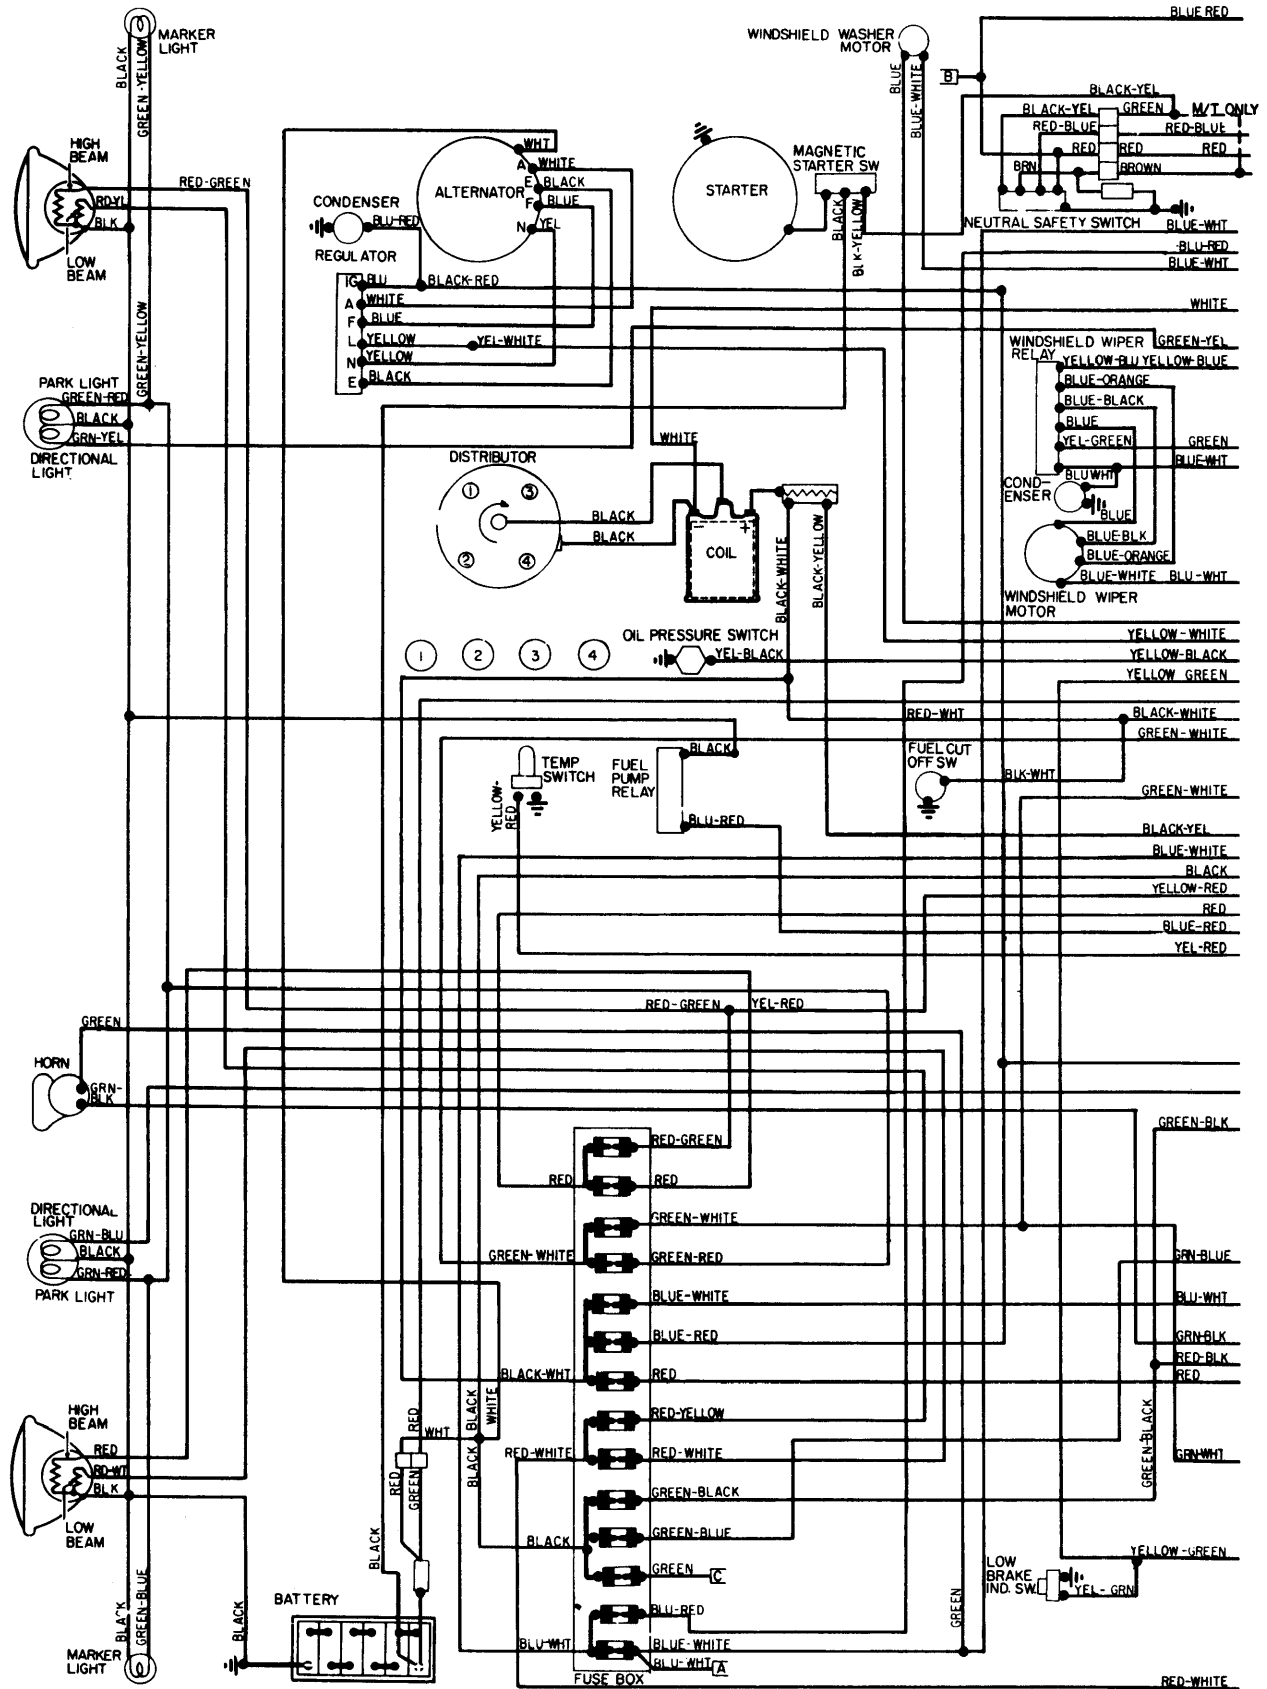

1976 Colt

LEGEND ACCESSORY POWER FEED

- A. AIR CONDITIONING (MANUAL SYSTEM)
- B. SEAT BELT WARNING SYSTEM
- C. REAR WINDOW DEFOESTER (GRID)