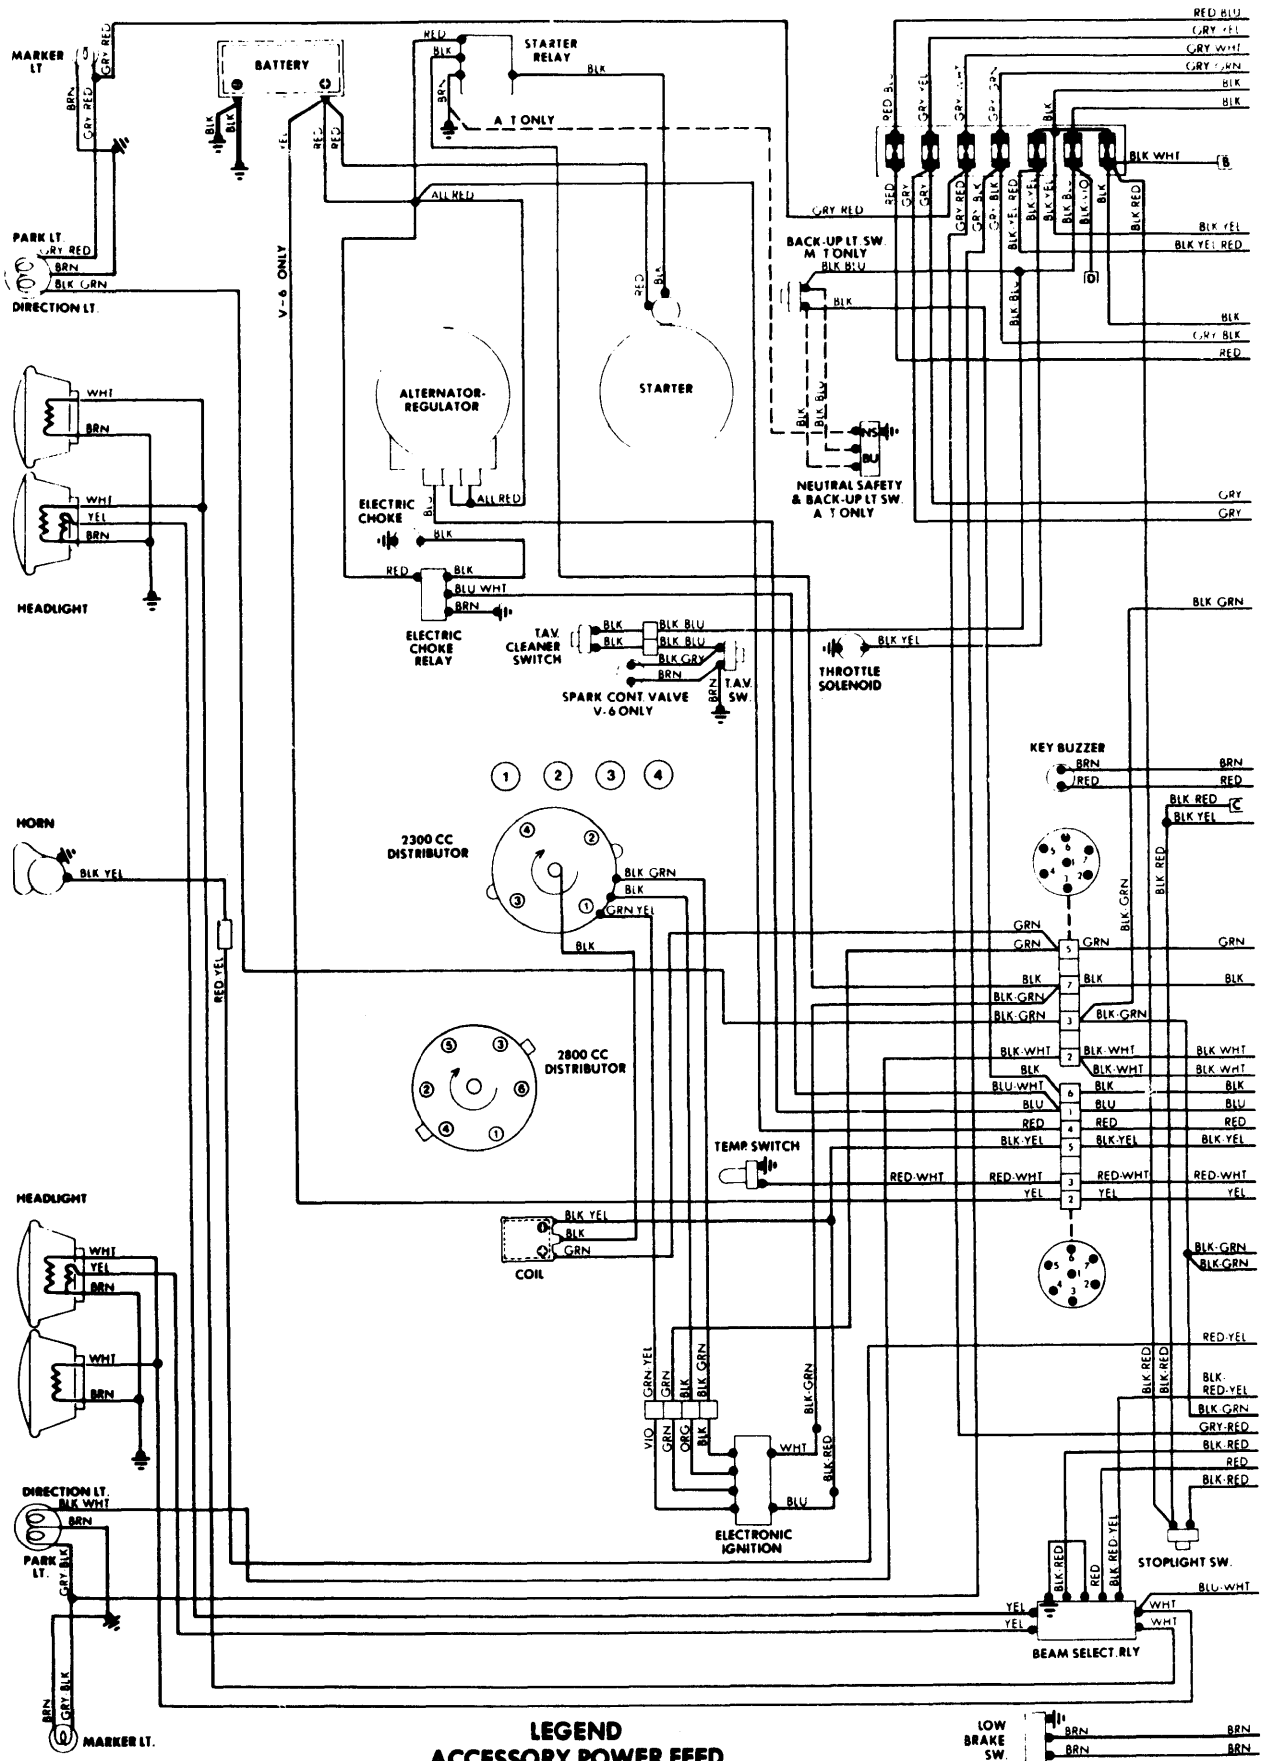

1976 Capri II

**LEGEND
ACCESSORY POWER FEED**

- B. SEAT BELT WARNING SYSTEM
- C. REAR WINDOW DEFROSTER (GRID)
- D. WIPER/WASHER SYSTEM (WINDSHIELD)