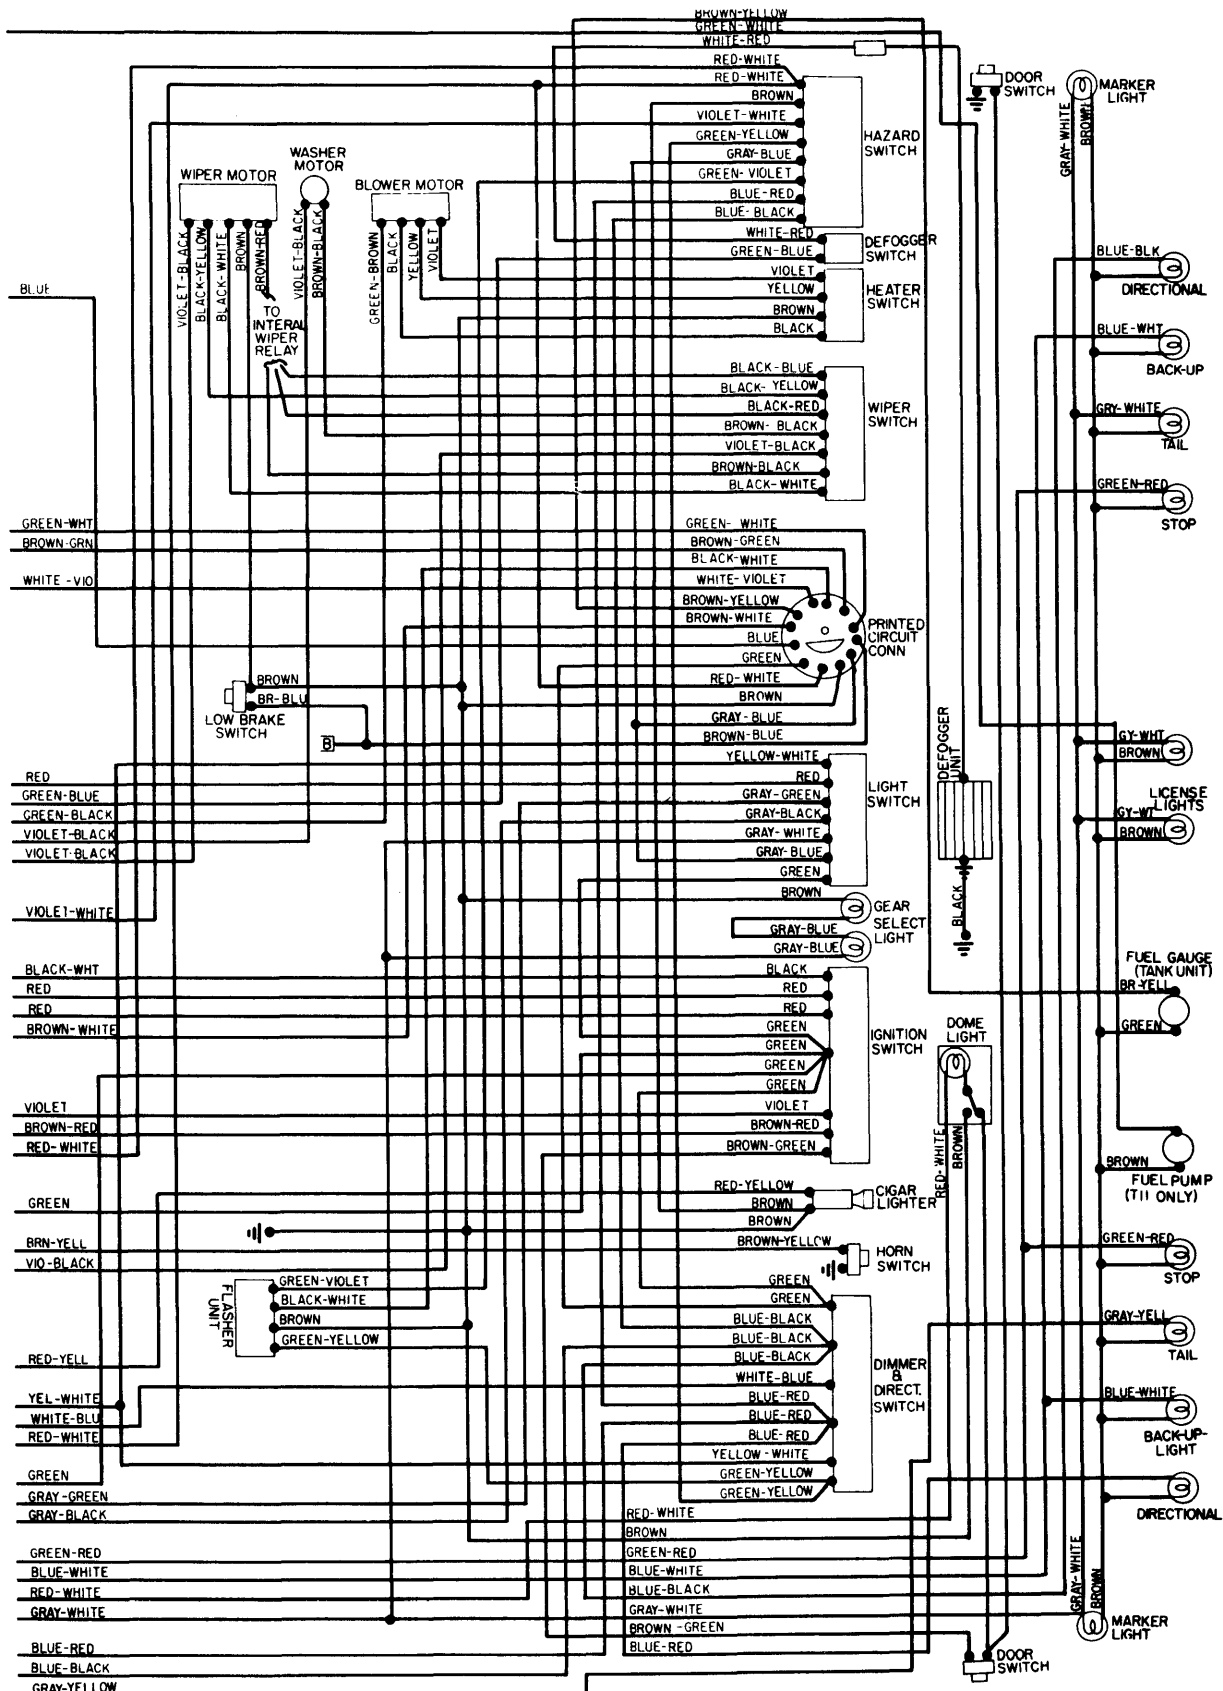

1976 BMW

**LEGEND
ACCESSORY POWER FEED**

- B. SEAT BELT WARNING SYSTEM
- D. WIPER/WASHER SYSTEM (WINDSHIELD)