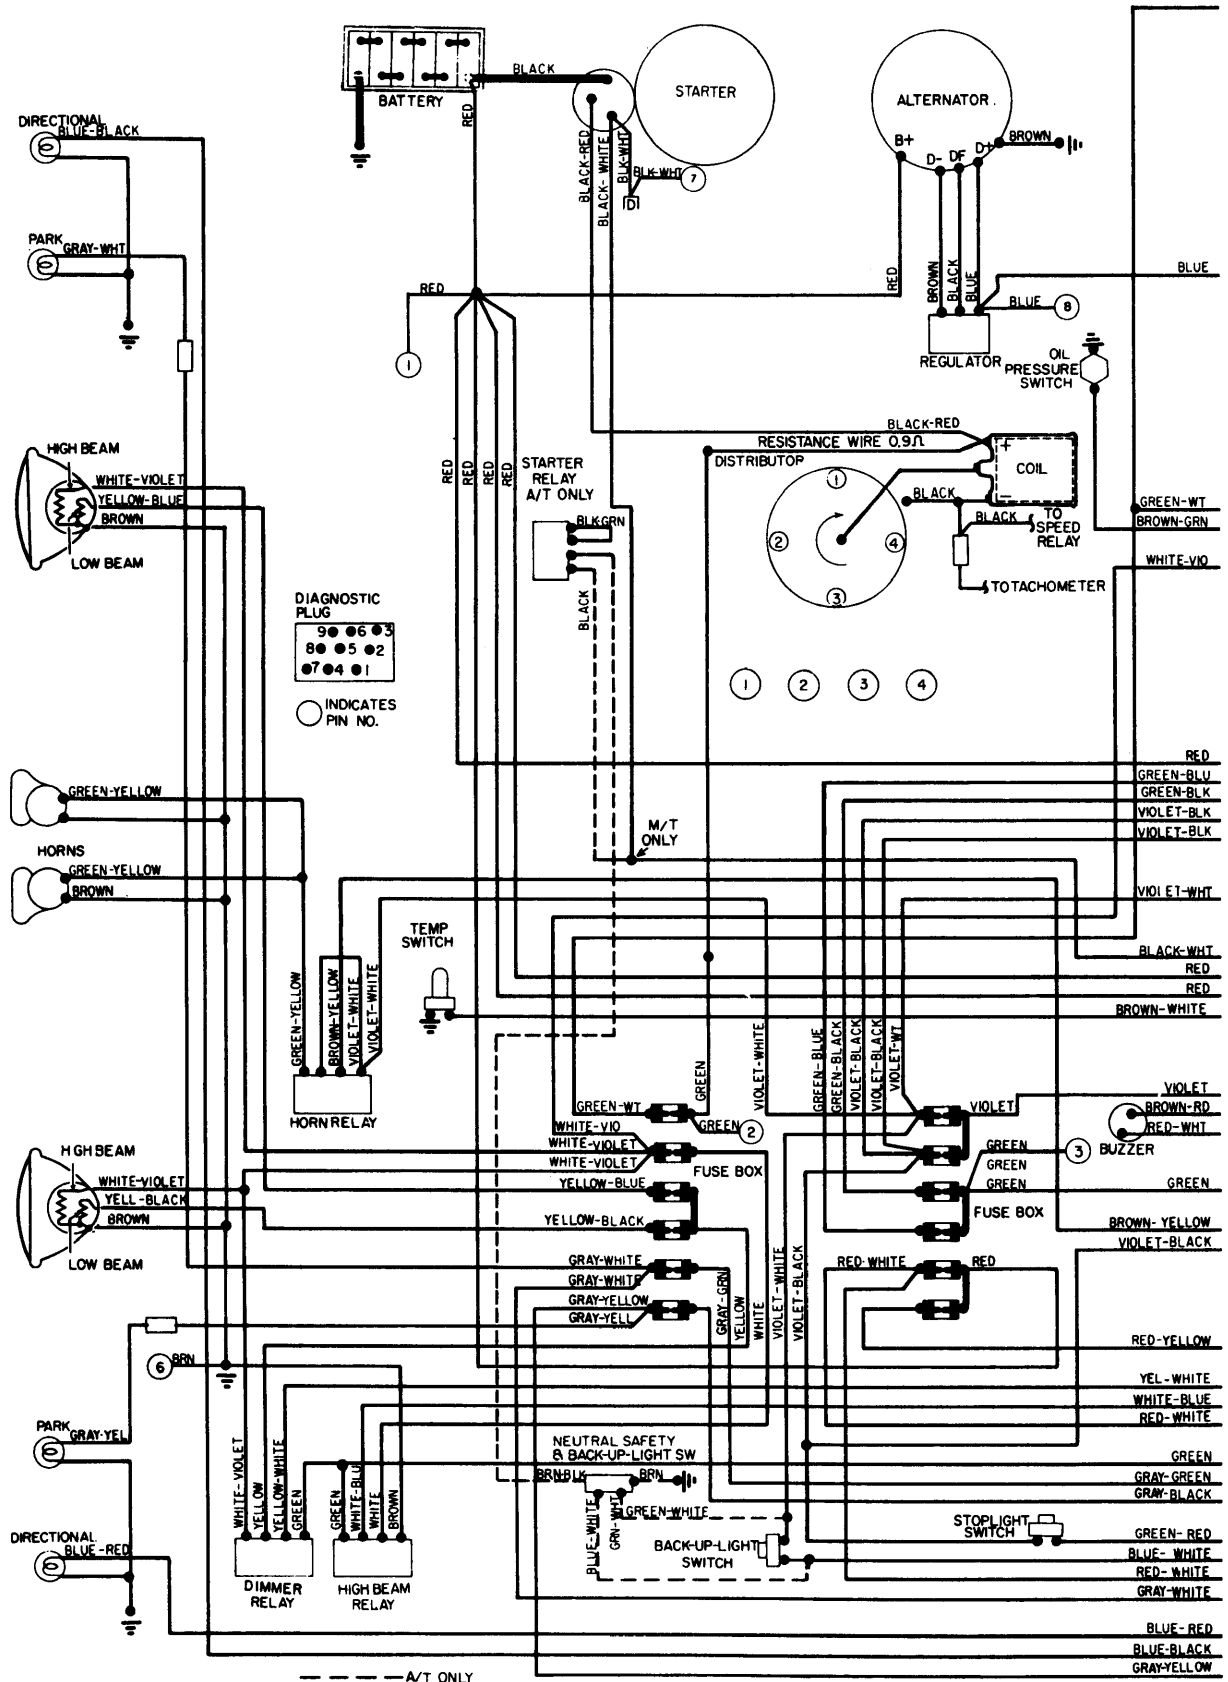

1976 BMW

**LEGEND
ACCESSORY POWER FEED**

- B. SEAT BELT WARNING SYSTEM
- D. WIPER/WASHER SYSTEM (WINDSHIELD)