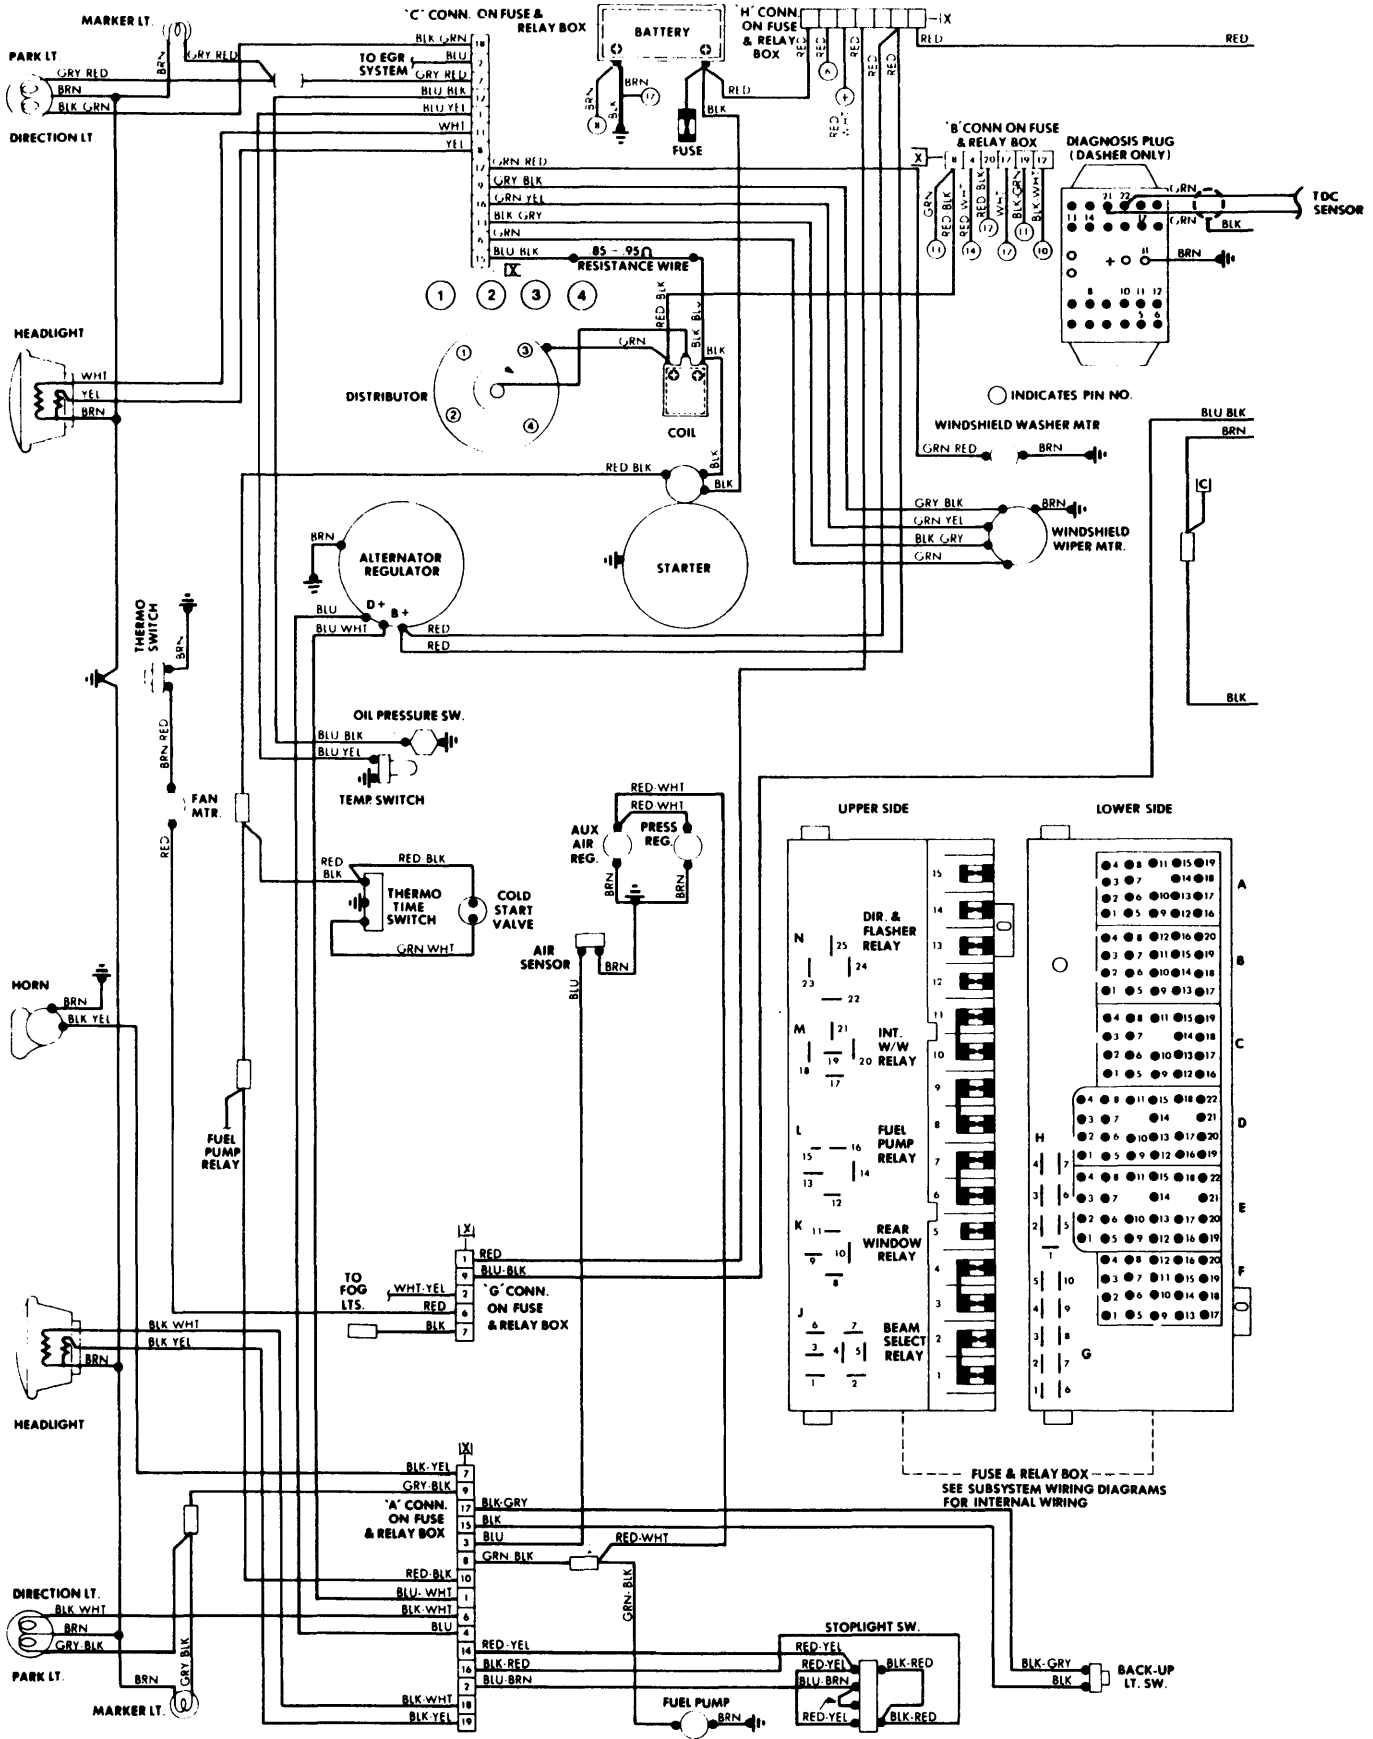

1976 Audi

LEGEND
ACCESSORY POWER FEED
B. SEAT BELT WARNING SYSTEM
C. REAR WINDOW DEFROSTER (GRID)
X. FUSE & RLY. CONTROL BOX