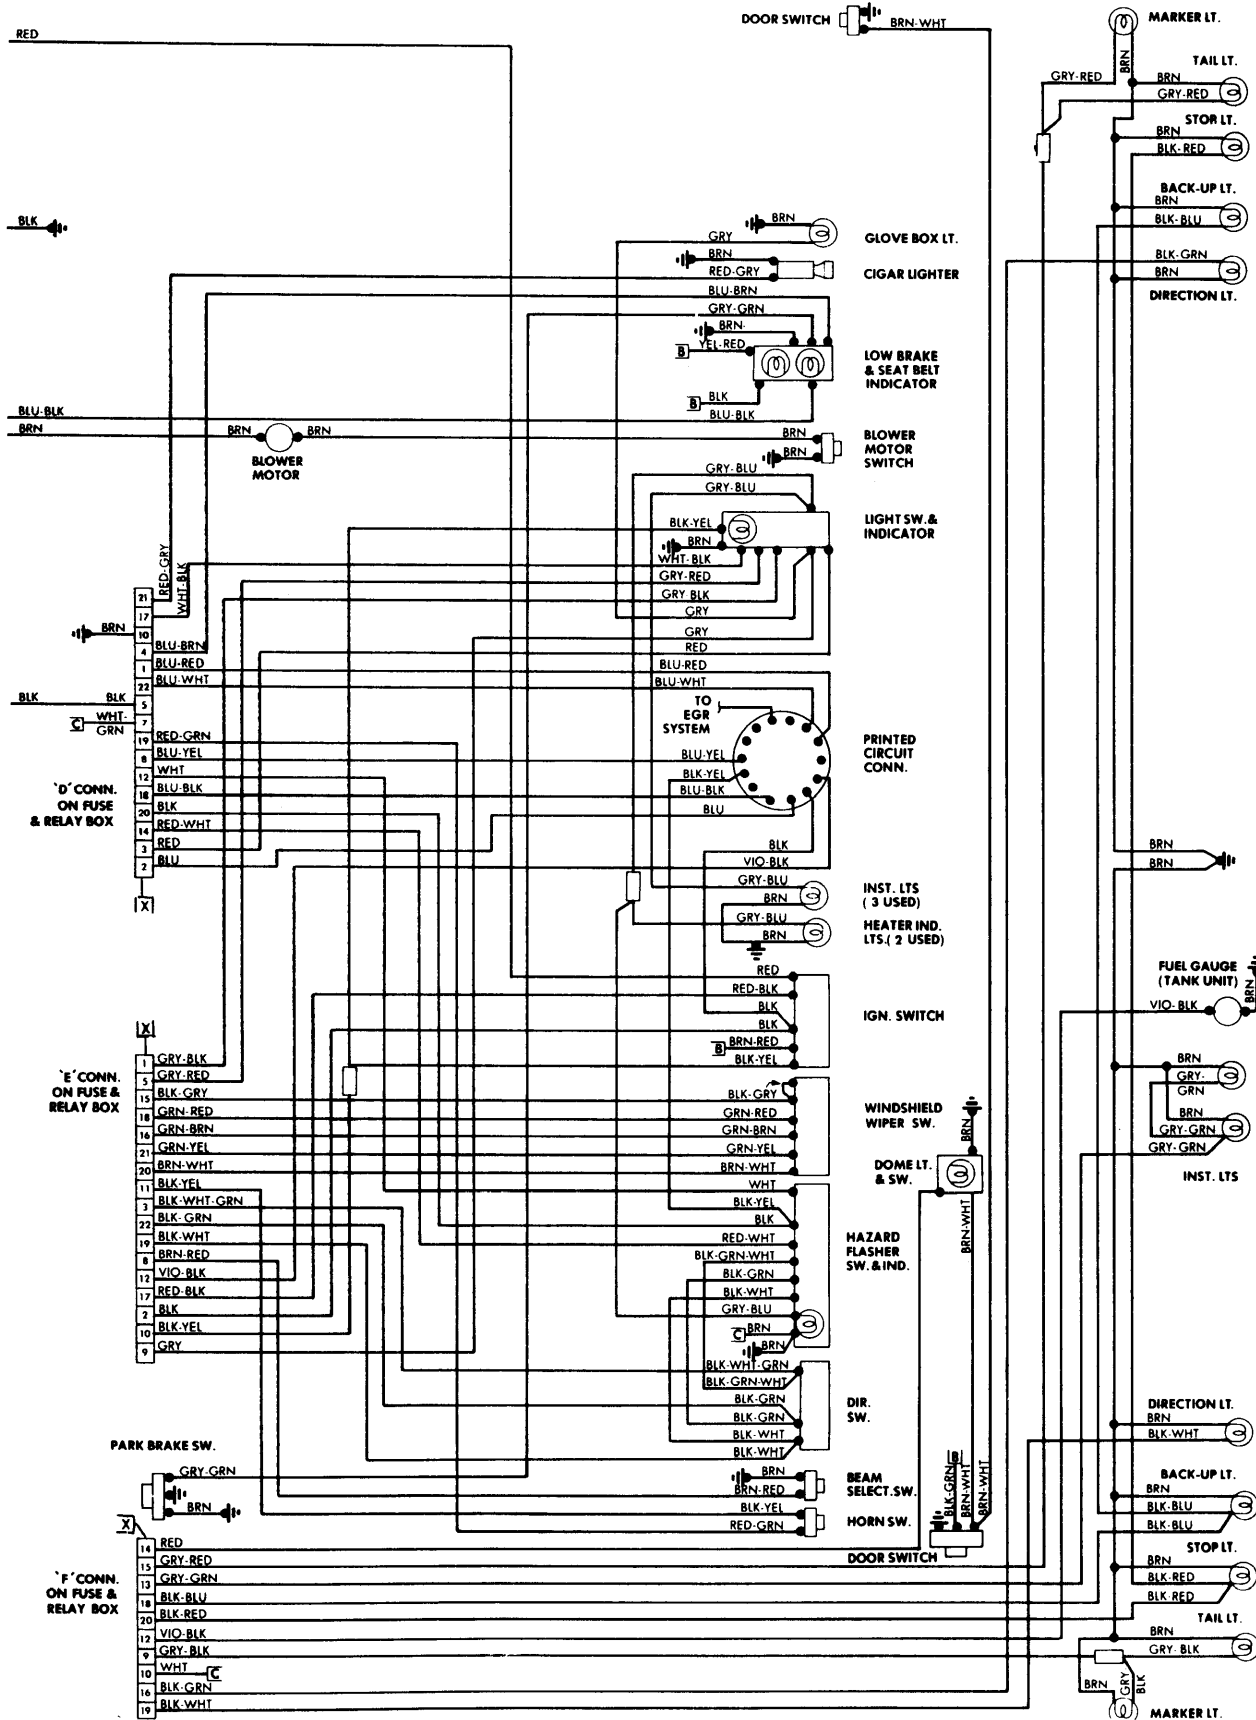

1976 Audi

LEGEND
ACCESSORY POWER FEED
B. SEAT BELT WARNING SYSTEM
C. REAR WINDOW DEFROSTER (GRID)
X. FUSE & RLY. CONTROL BOX