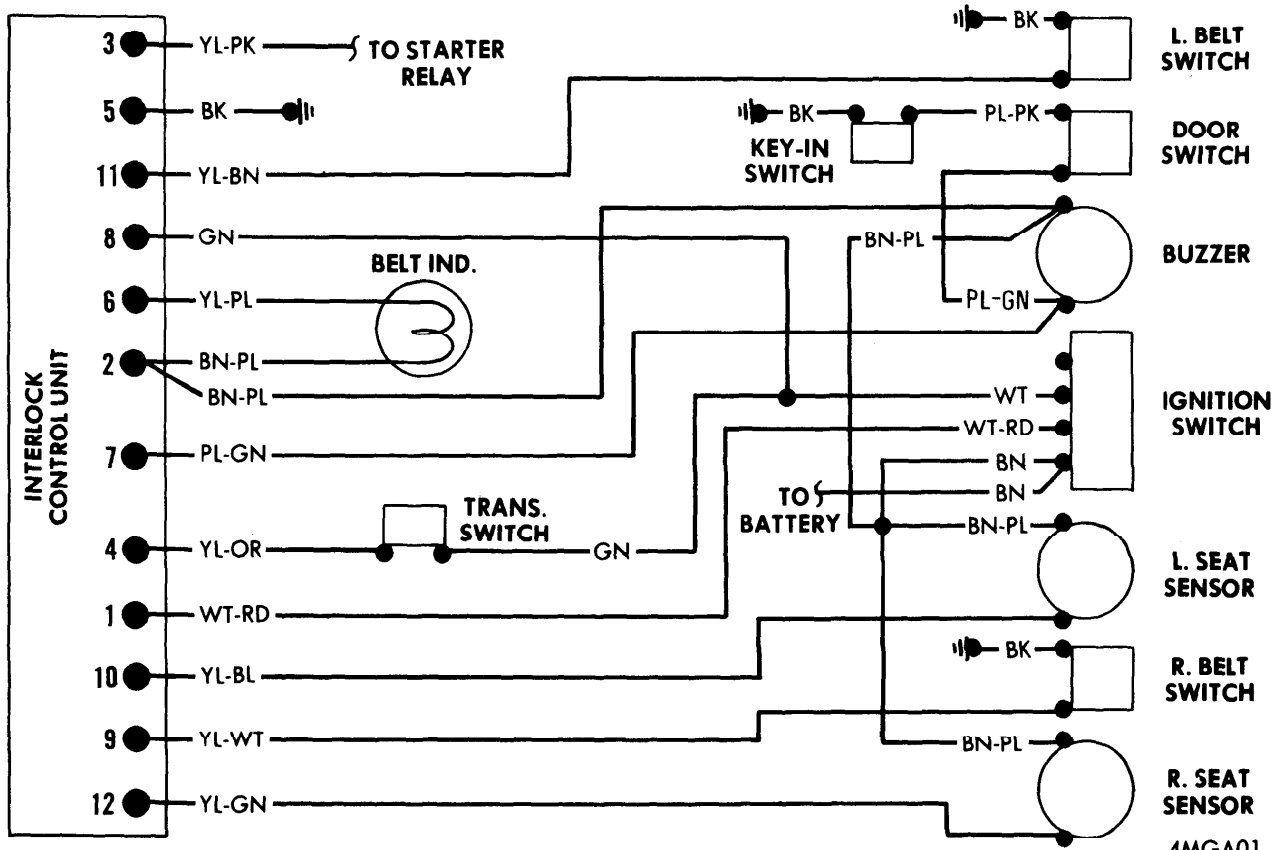

1974 Seat Belt Starter Interlock

4-147

M.G. (ALL MODELS)

OPEL (ALL MODELS)