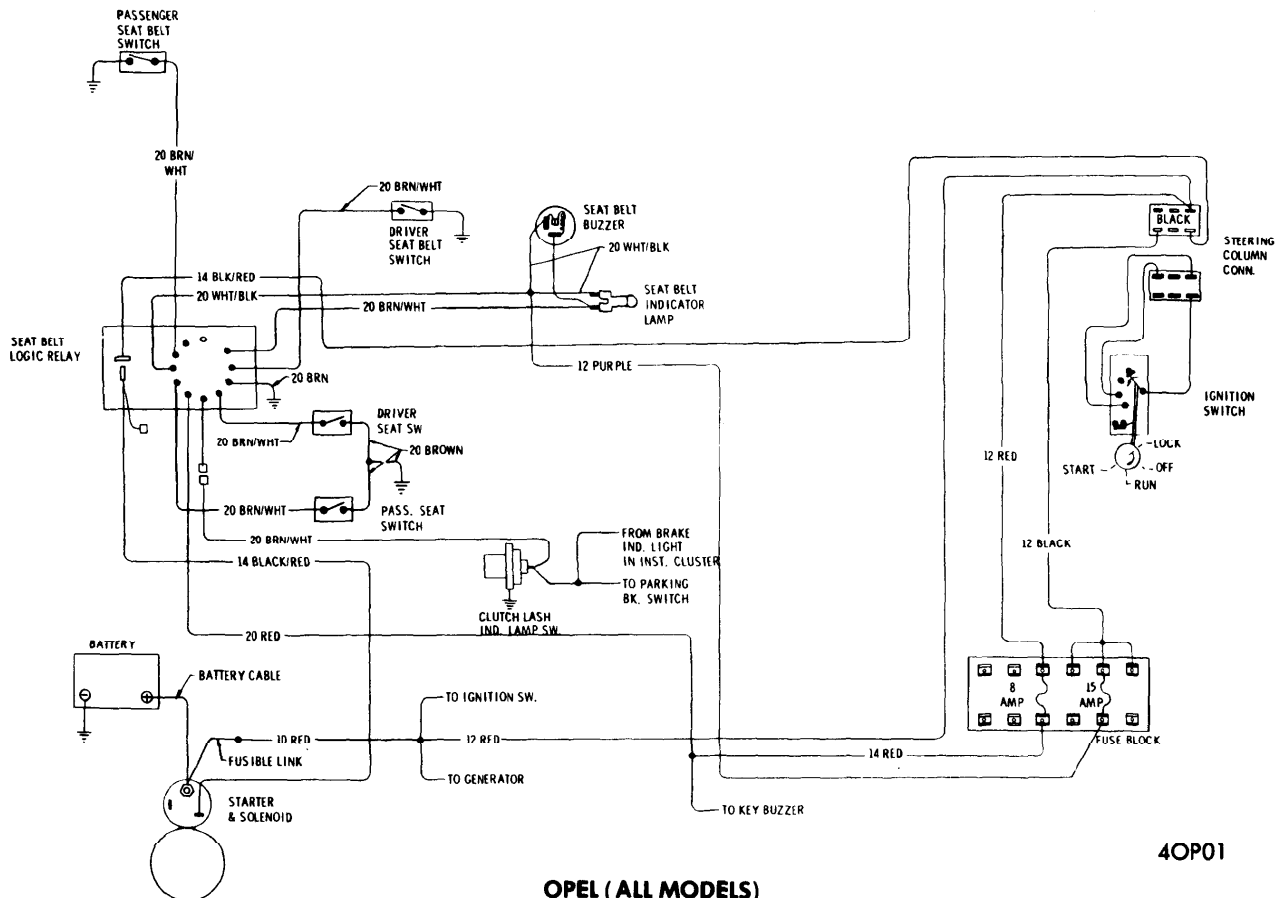

1974 Seat Belt Starter Interlock

4-147

M.G. (ALL MODELS)

OPEL (ALL MODELS)