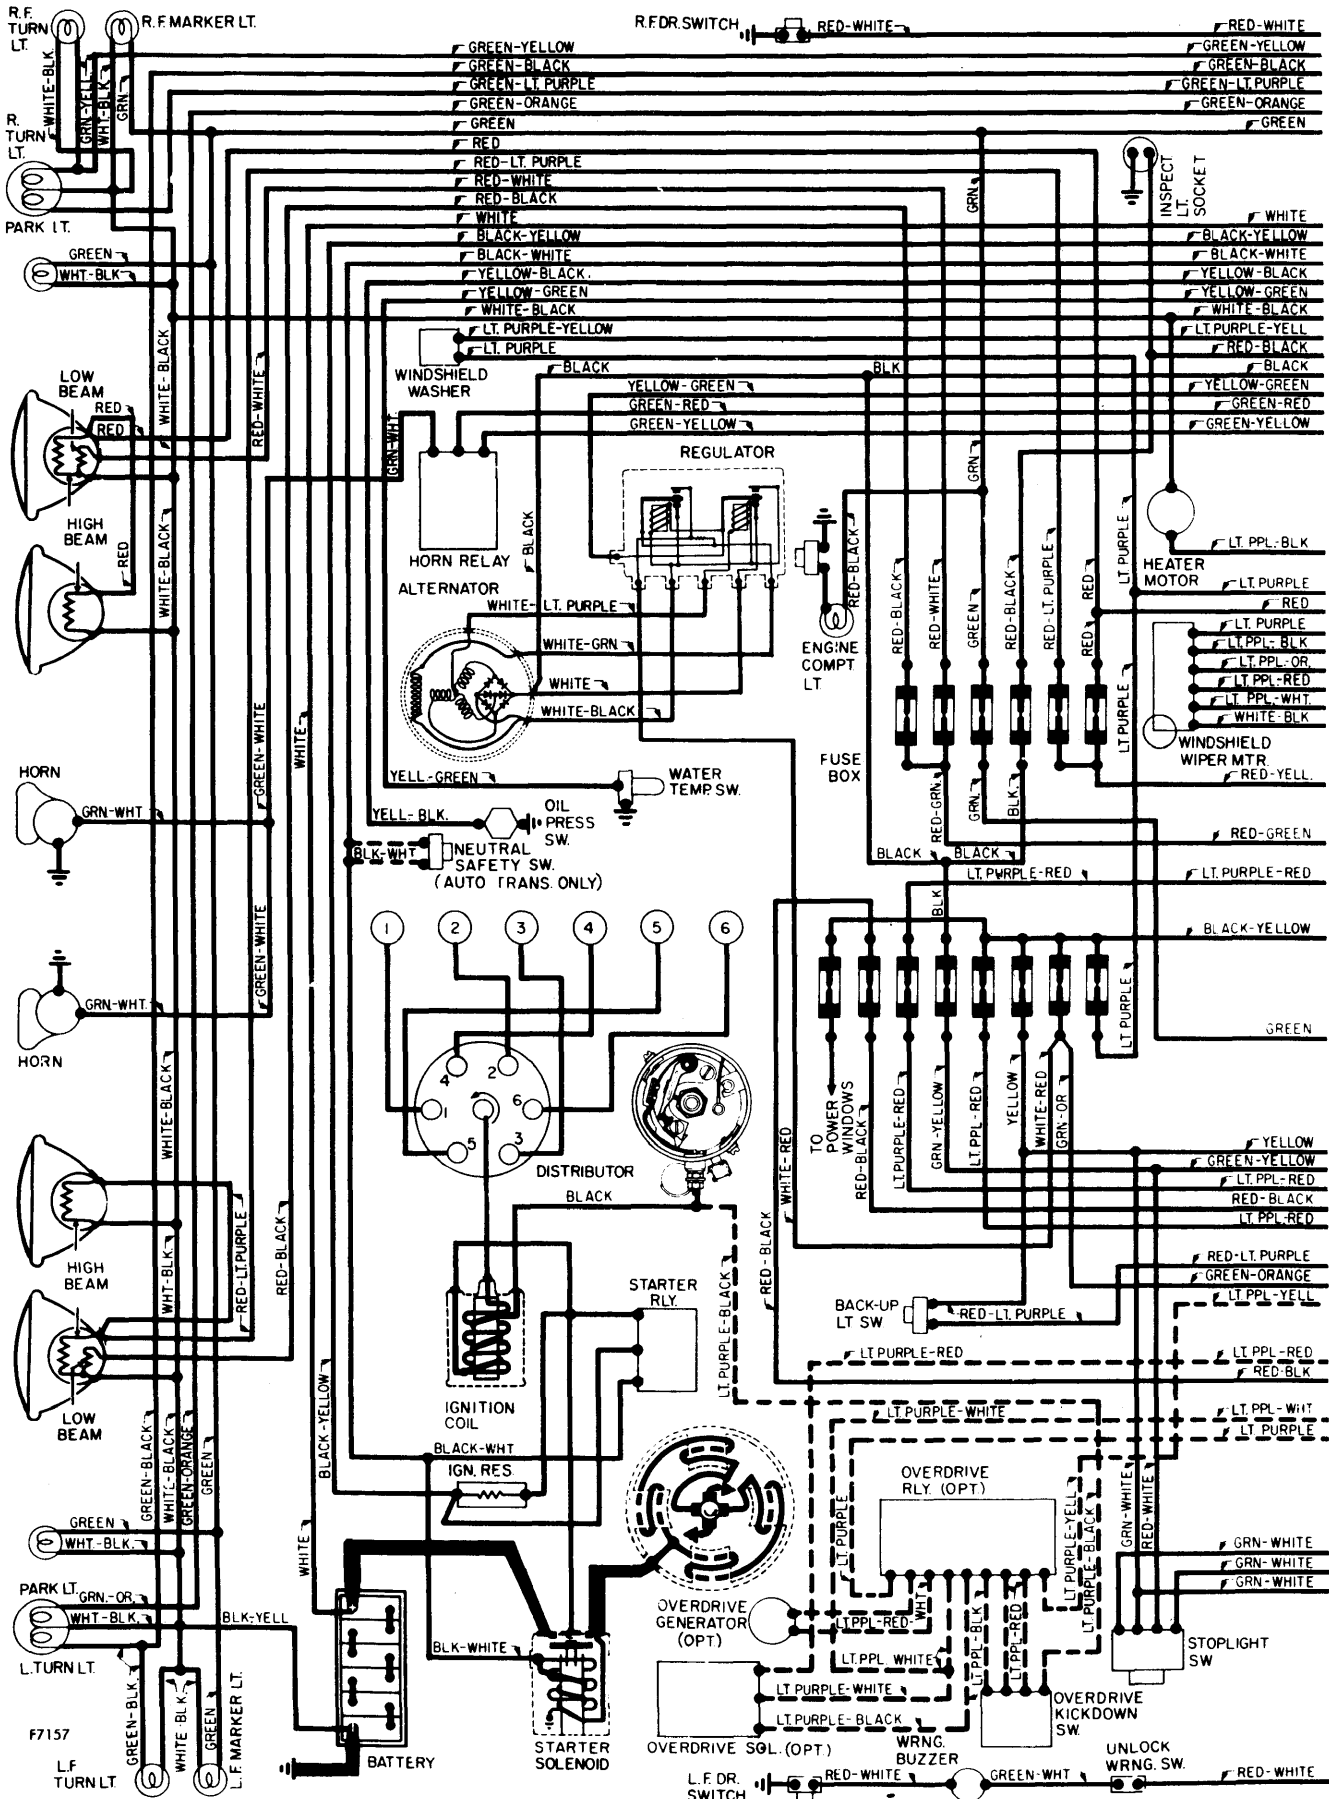

Toyota

1971 Crown

Toyota

1971 Crown

1-121