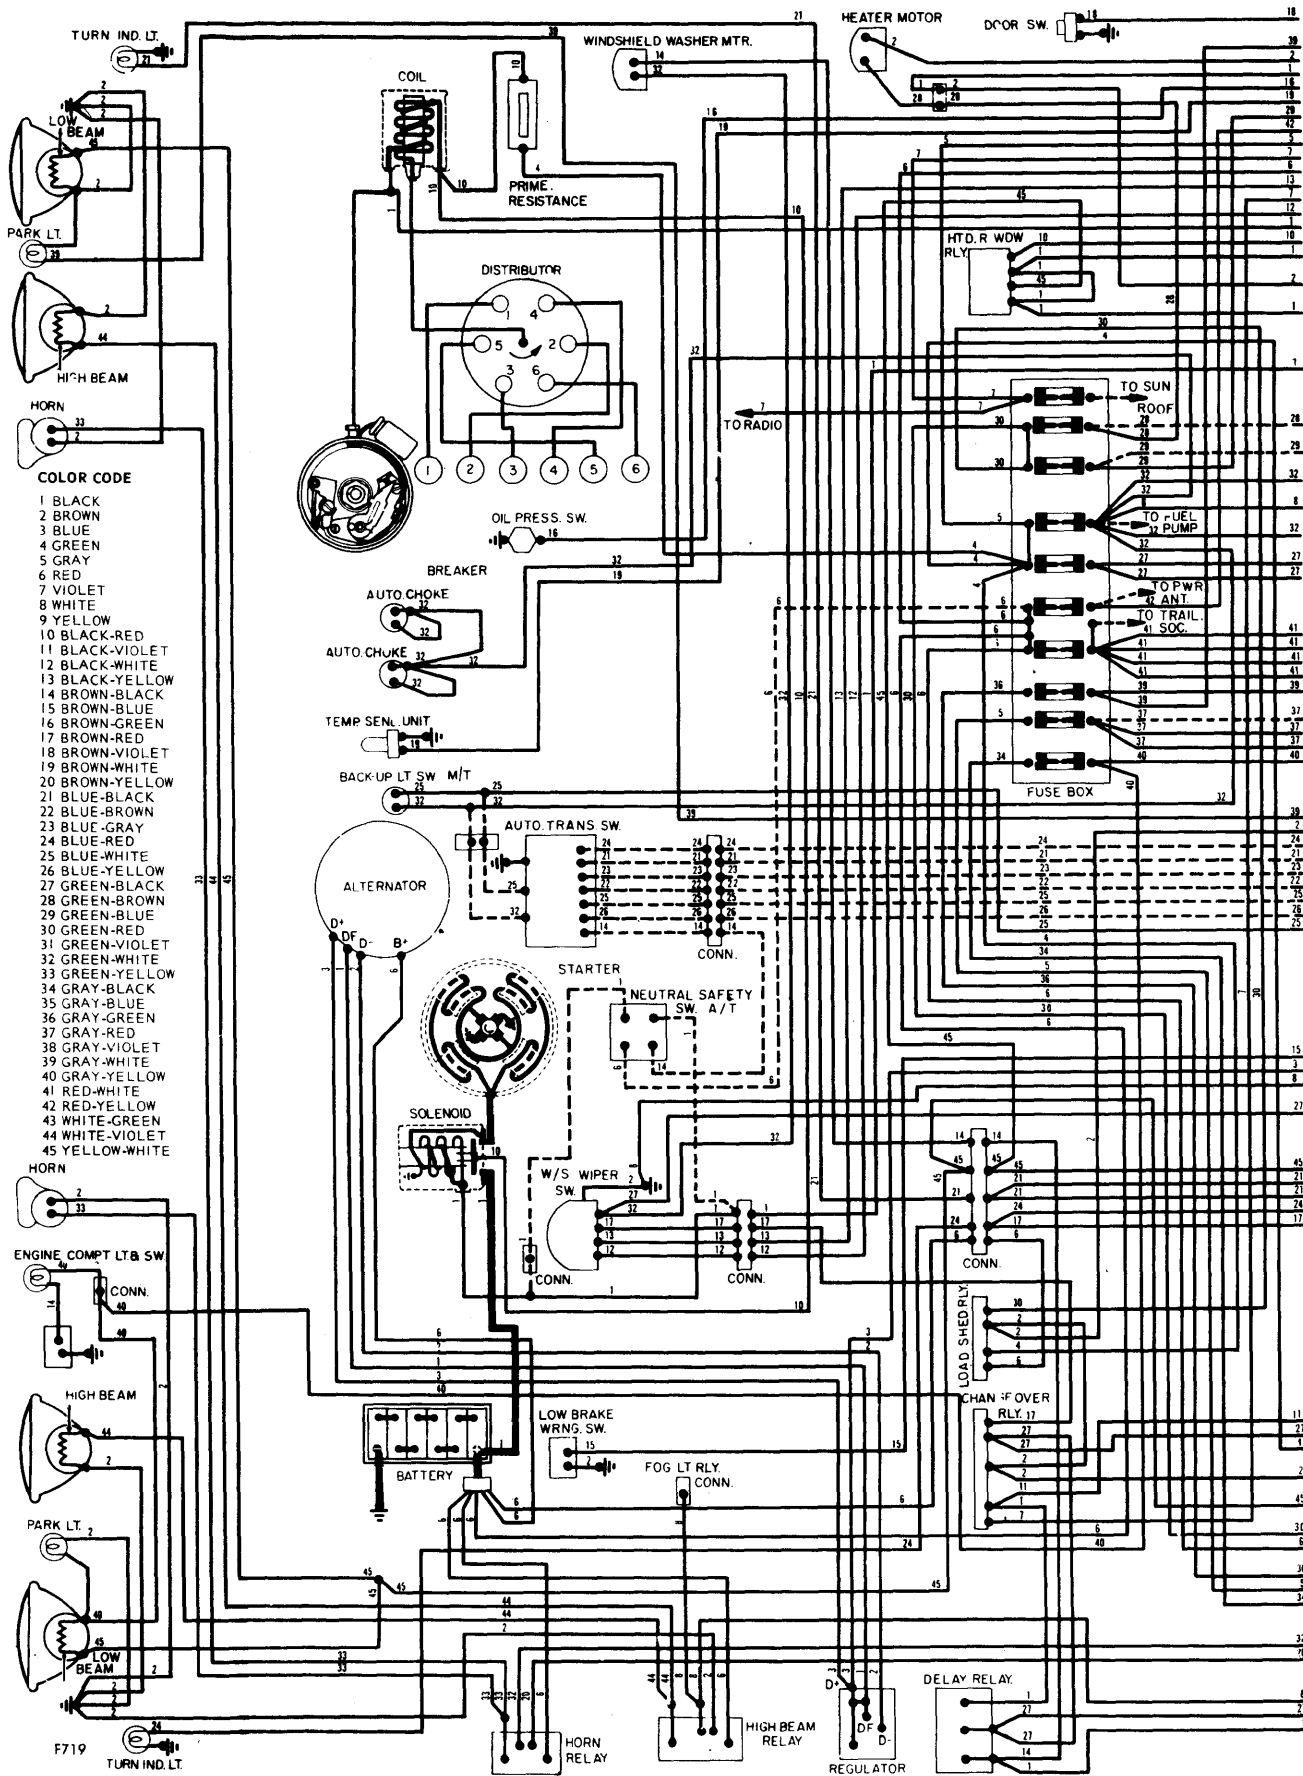

BMW

1971 2800 CS

1-18

- COLOR CODE**
- 1 BLACK
 - 2 BROWN
 - 3 BLUE
 - 4 GREEN
 - 5 GRAY
 - 6 RED
 - 7 VIOLET
 - 8 WHITE
 - 9 YELLOW
 - 10 BLACK-RED
 - 11 BLACK-VIOLET
 - 12 BLACK-WHITE
 - 13 BLACK-YELLOW
 - 14 BROWN-BLACK
 - 15 BROWN-BLUE
 - 16 BROWN-GREEN
 - 17 BROWN-RED
 - 18 BROWN-VIOLET
 - 19 BROWN-WHITE
 - 20 BROWN-YELLOW
 - 21 BLUE-BLACK
 - 22 BLUE-BROWN
 - 23 BLUE-GRAY
 - 24 BLUE-RED
 - 25 BLUE-WHITE
 - 26 BLUE-YELLOW
 - 27 GREEN-BLACK
 - 28 GREEN-BROWN
 - 29 GREEN-BLUE
 - 30 GREEN-RED
 - 31 GREEN-VIOLET
 - 32 GREEN-WHITE
 - 33 GREEN-YELLOW
 - 34 GRAY-BLACK
 - 35 GRAY-BLUE
 - 36 GRAY-GREEN
 - 37 GRAY-RED
 - 38 GRAY-VIOLET
 - 39 GRAY-WHITE
 - 40 GRAY-YELLOW
 - 41 RED-WHITE
 - 42 RED-YELLOW
 - 43 WHITE-GREEN
 - 44 WHITE-VIOLET
 - 45 YELLOW-WHITE

BMW

1971 2800 CS