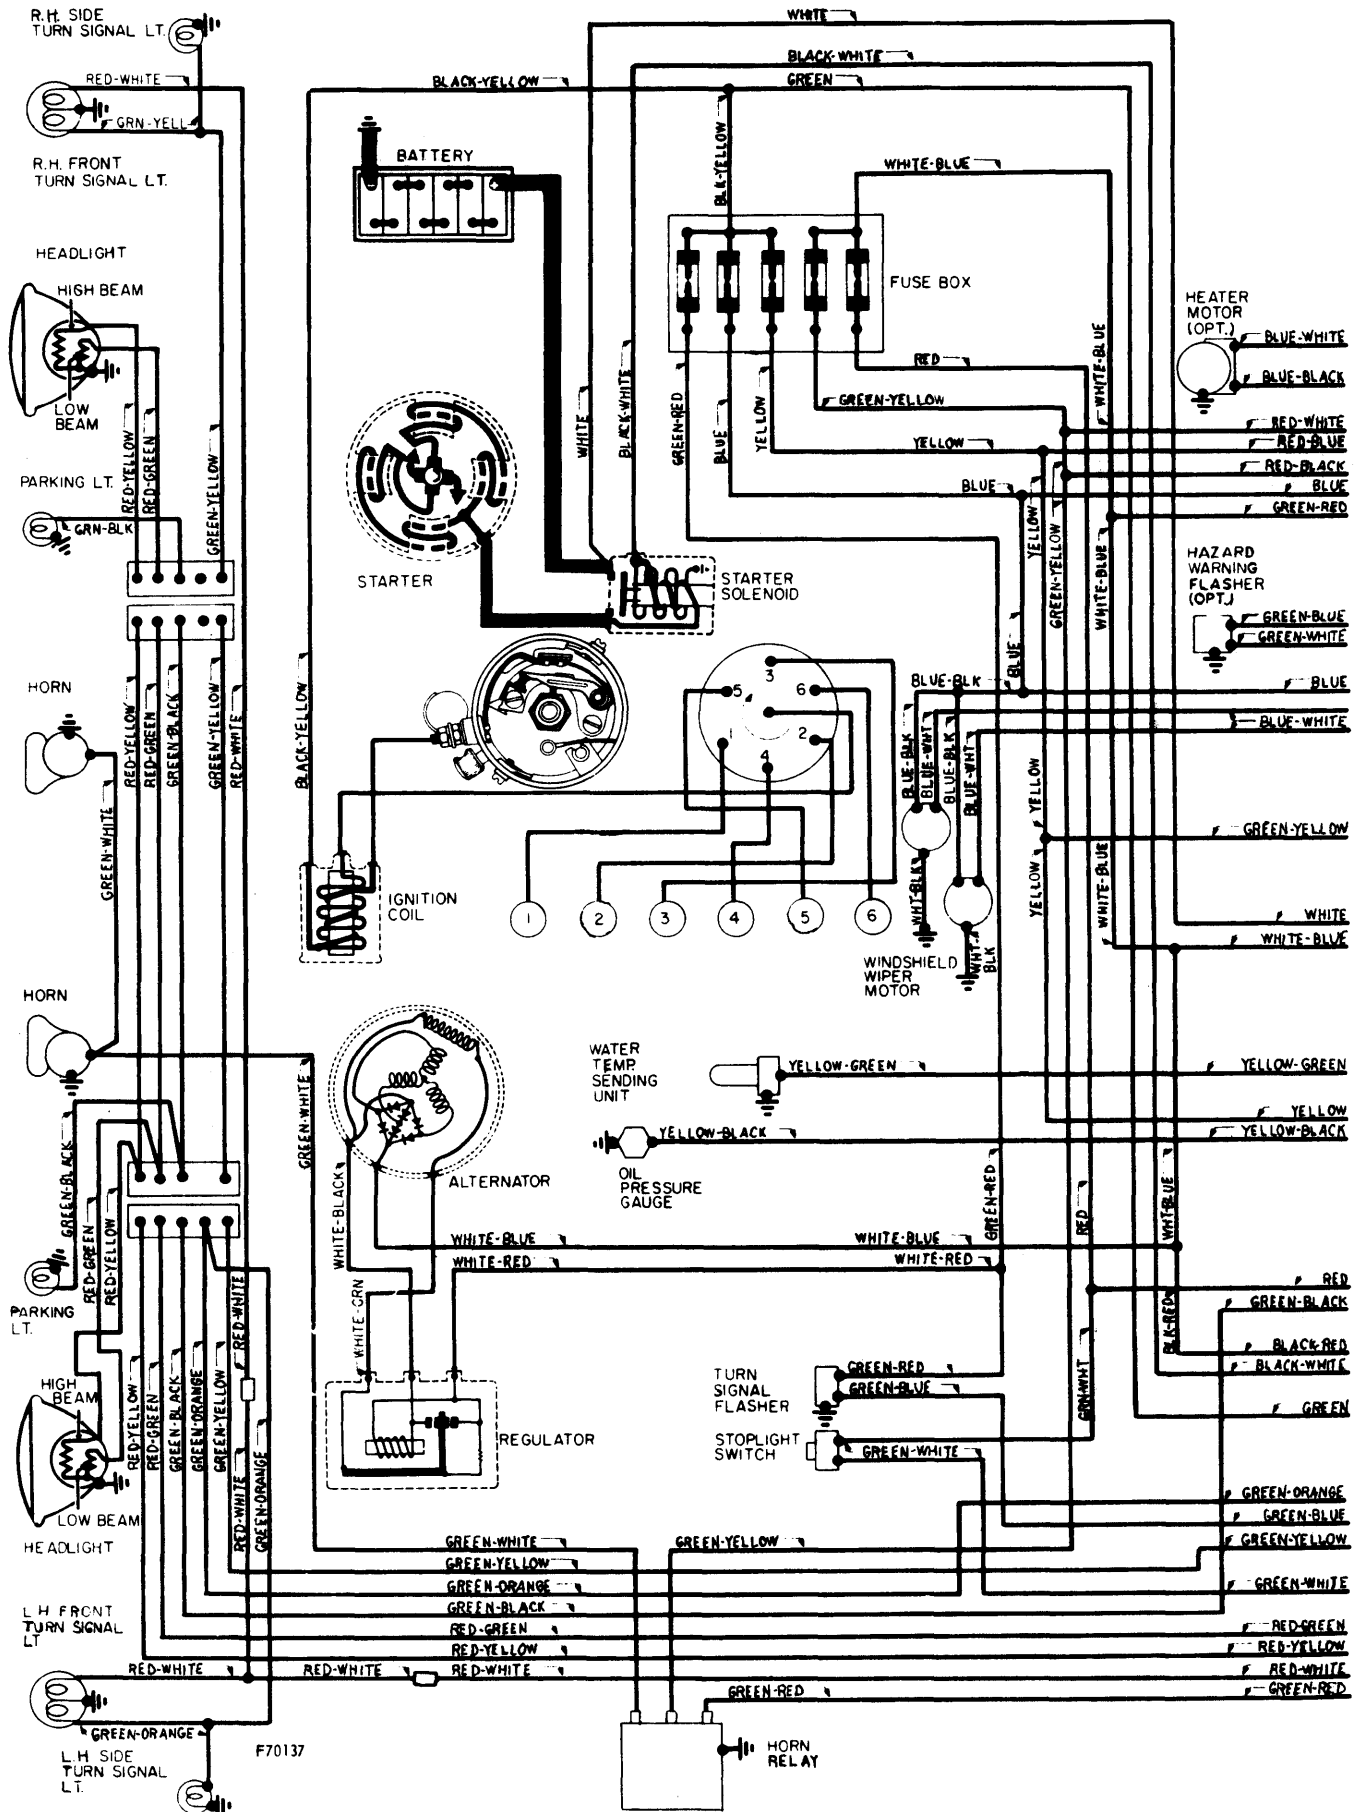

Toyota

1965-67 Land Cruiser (FJ 40)

Toyota

1965-67 Land Cruiser (FJ 40)

259