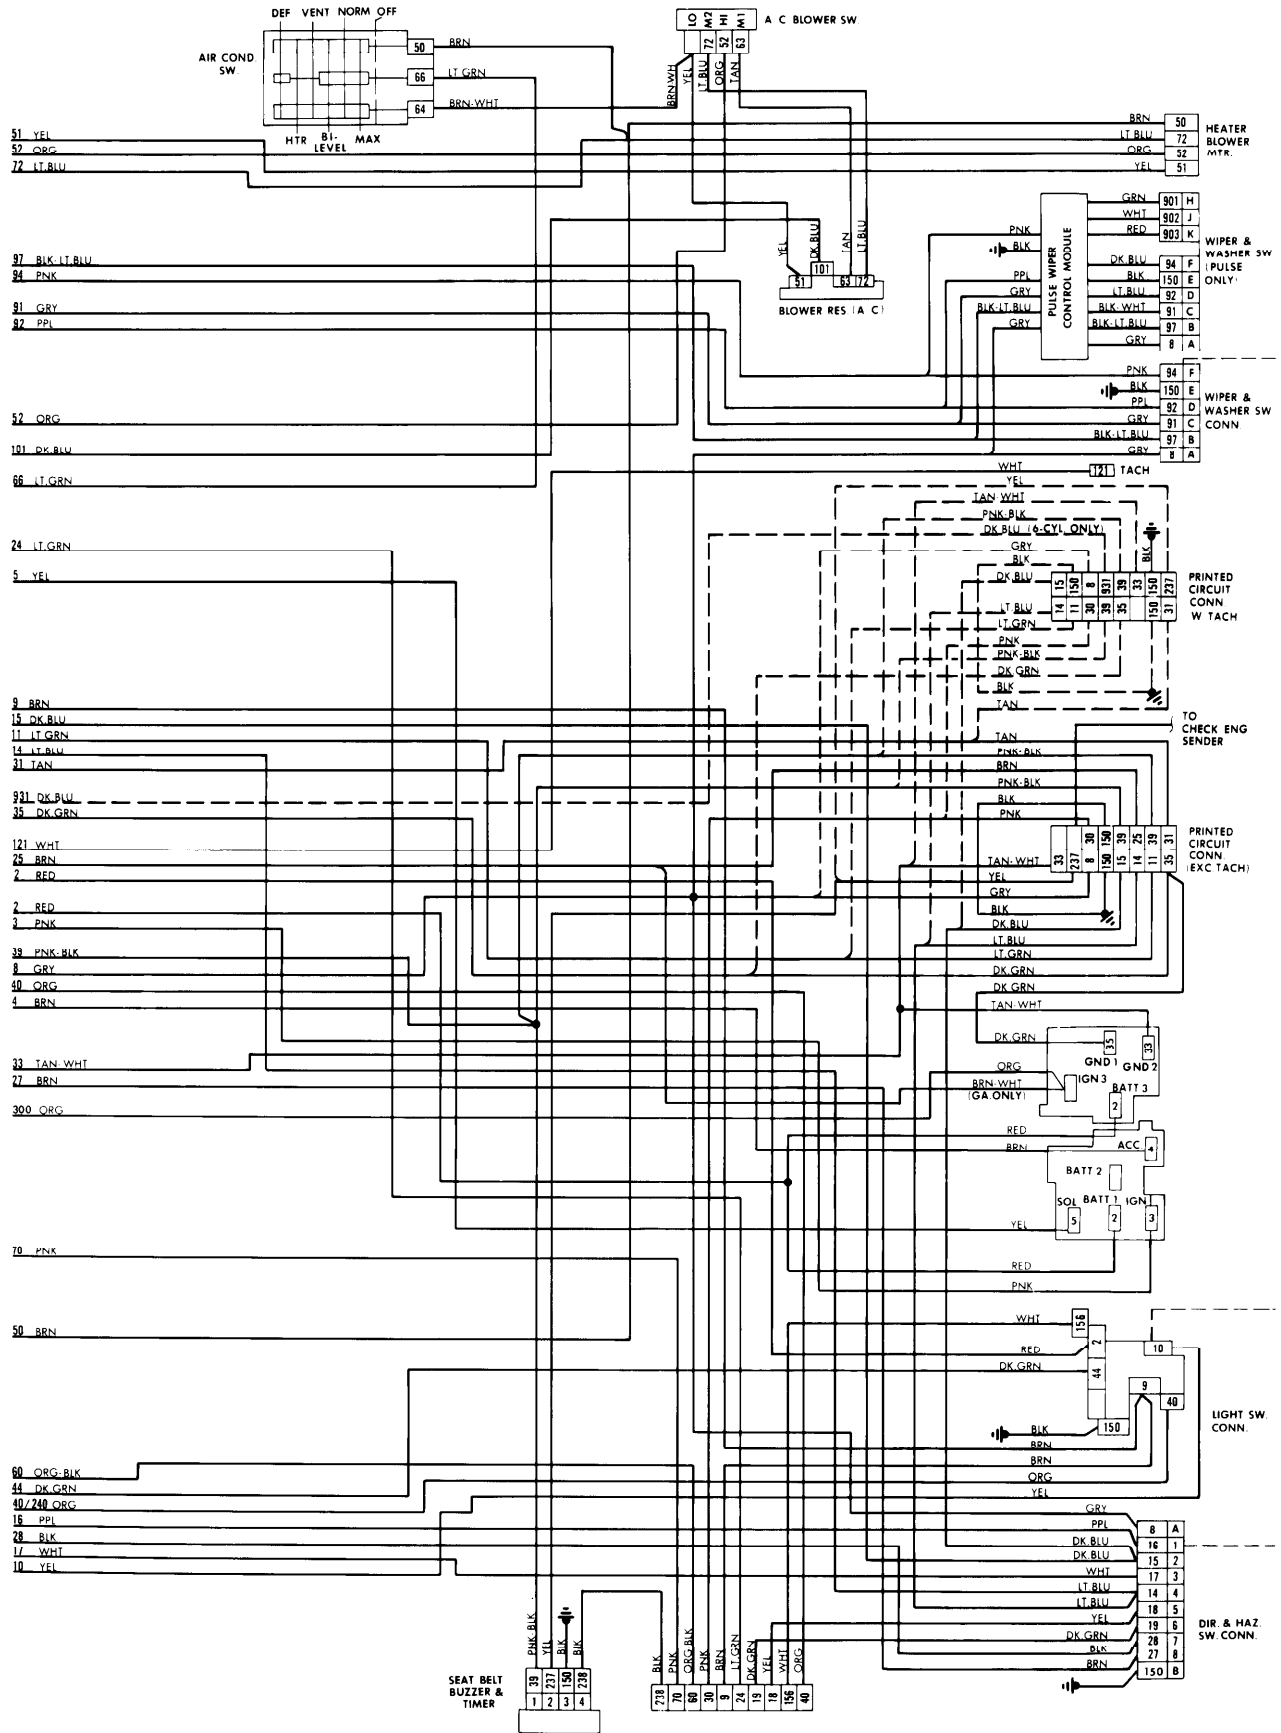

1982 General Motors

PARCEL DELIVERY VANS (Cont.)

FUSE BLOCK & UNDERDASH

1982 General Motors PARCEL DELIVERY VANS (Cont.)

INSTRUMENT PANEL & UNDERDASH

1982 General Motors

PARCEL DELIVERY VANS (Cont.)

5-29