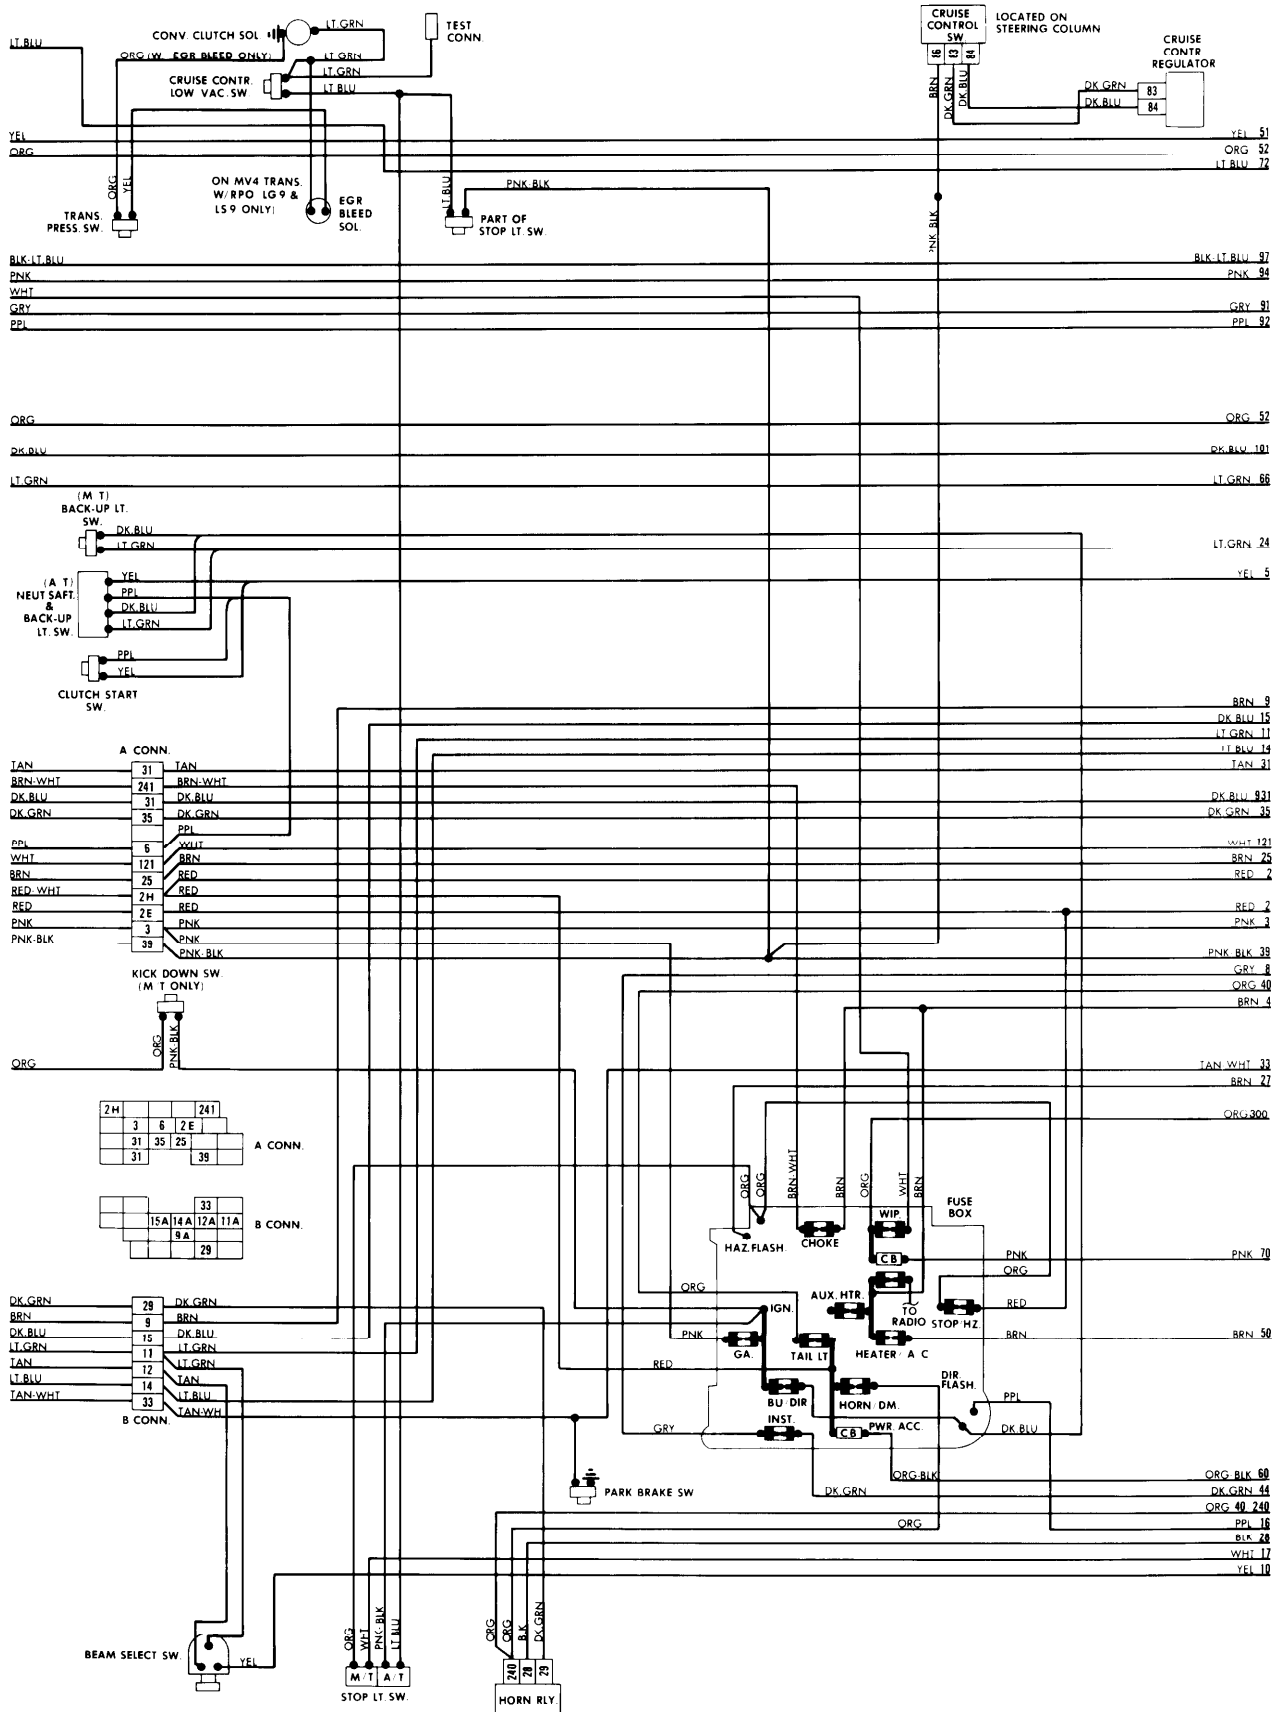

1982 General Motors

PARCEL DELIVERY VANS (Cont.)

FUSE BLOCK & UNDERDASH

1982 General Motors PARCEL DELIVERY VANS (Cont.)

INSTRUMENT PANEL & UNDERDASH

1982 General Motors

PARCEL DELIVERY VANS (Cont.)

5-29