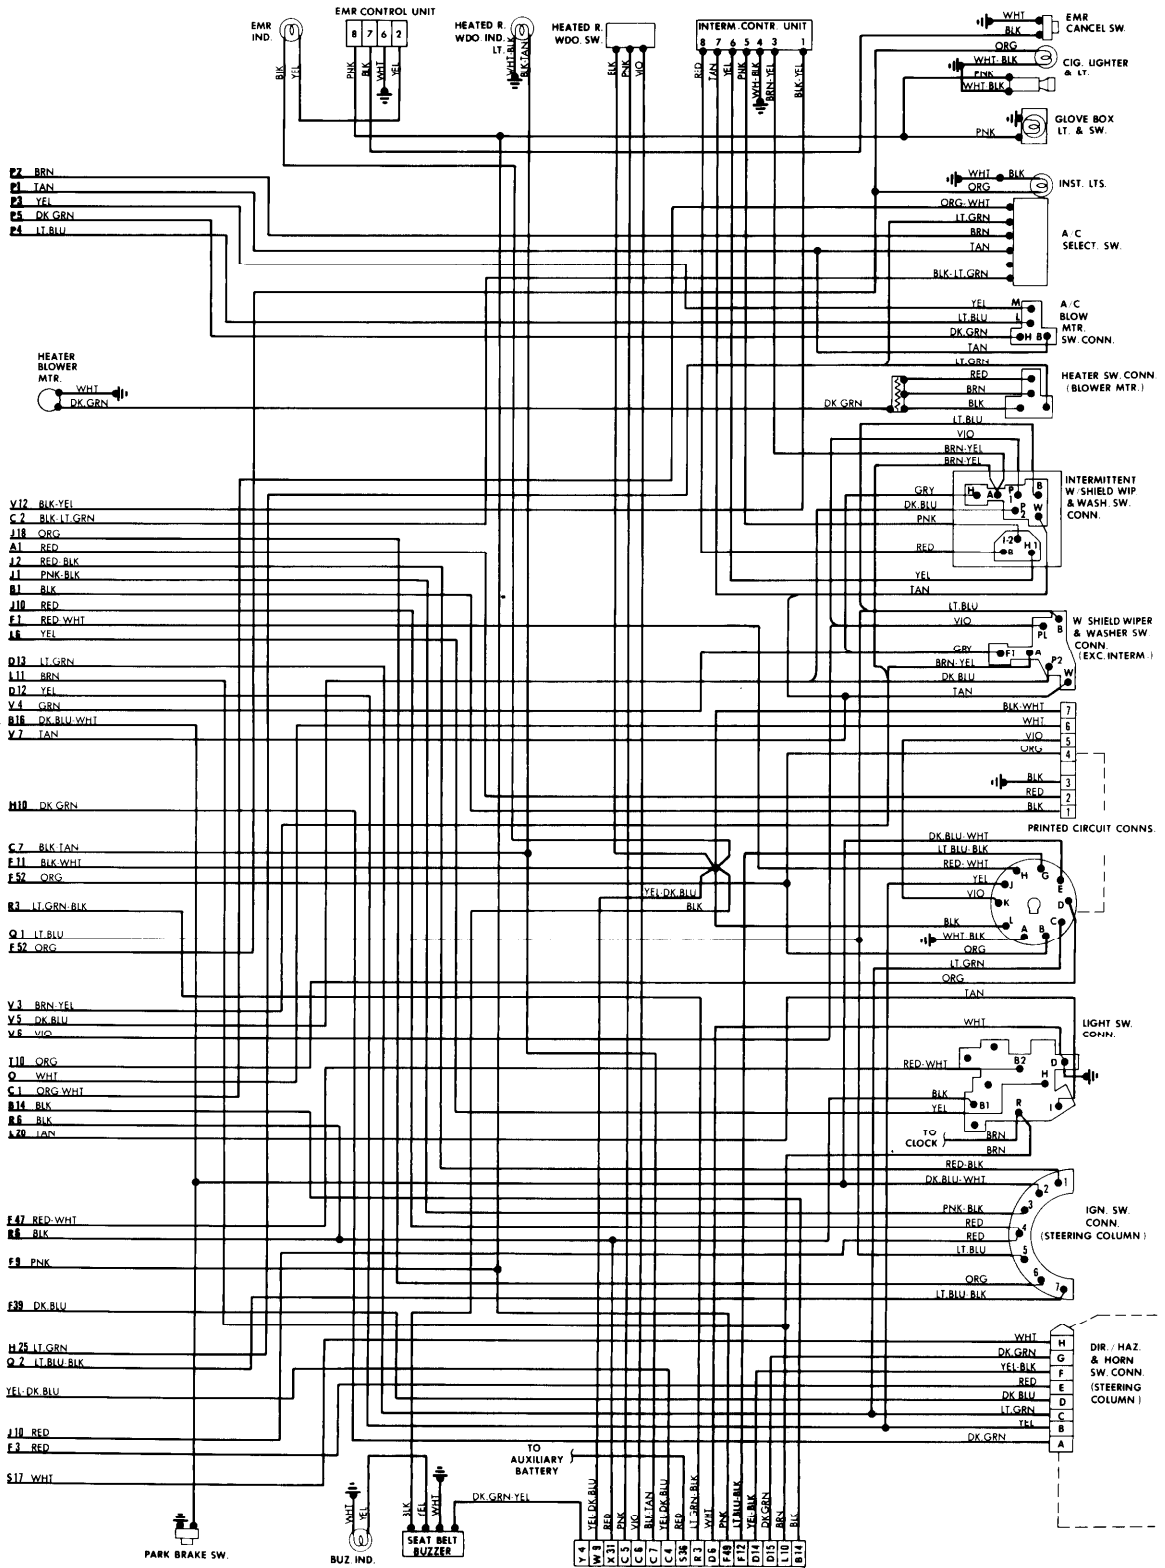

1982 Chrysler Corp. RAM, VANS, VOYAGER & WAGONS

ENGINE COMPARTMENTS

1982 Chrysler Corp.

RAM, VANS, VOYAGER & WAGONS (Cont.)

INSTRUMENT PANEL & UNDERDASH

1982 Chrysler Corp.

RAM, VANS, VOYAGER & WAGONS (Cont.)

INSTRUMENT PANEL & UNDERDASH

1982 Chrysler Corp.

RAM, VANS, VOYAGER & WAGONS (Cont.)

REAR LIGHTING & ACCESSORIES