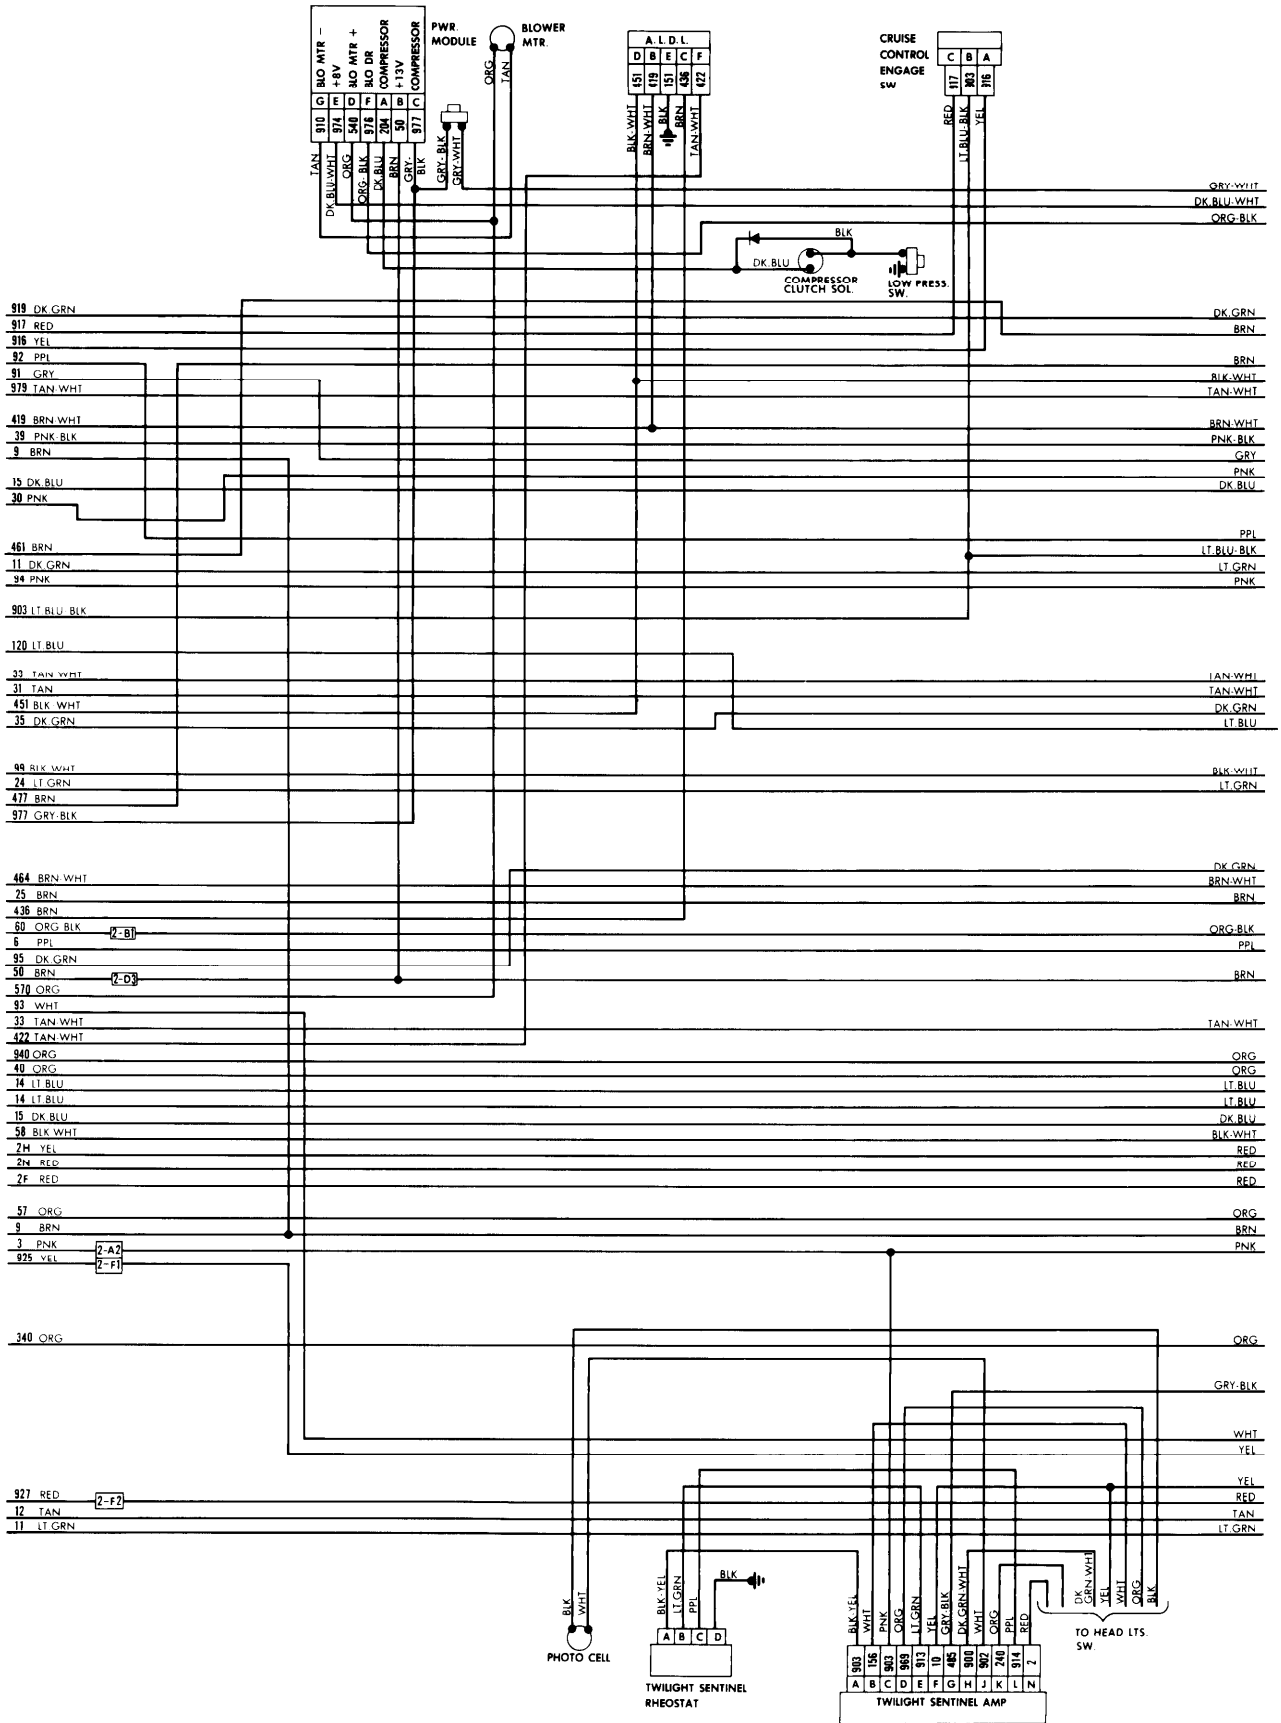

UNDERDASH - DFI

WIRING DIAGRAMS

UNDERDASH - DFI (Cont.)

FUSE BLOCK & UNDERDASH - DFI

WIRING DIAGRAMS

INSTRUMENT PANEL DETAILS - ALL MODELS

WIRING DIAGRAMS

DEVILLE & BROUGHM SPEEDO CLUSTER PRINTED CIRCUIT CONN.

FUSE & RELAY BOX