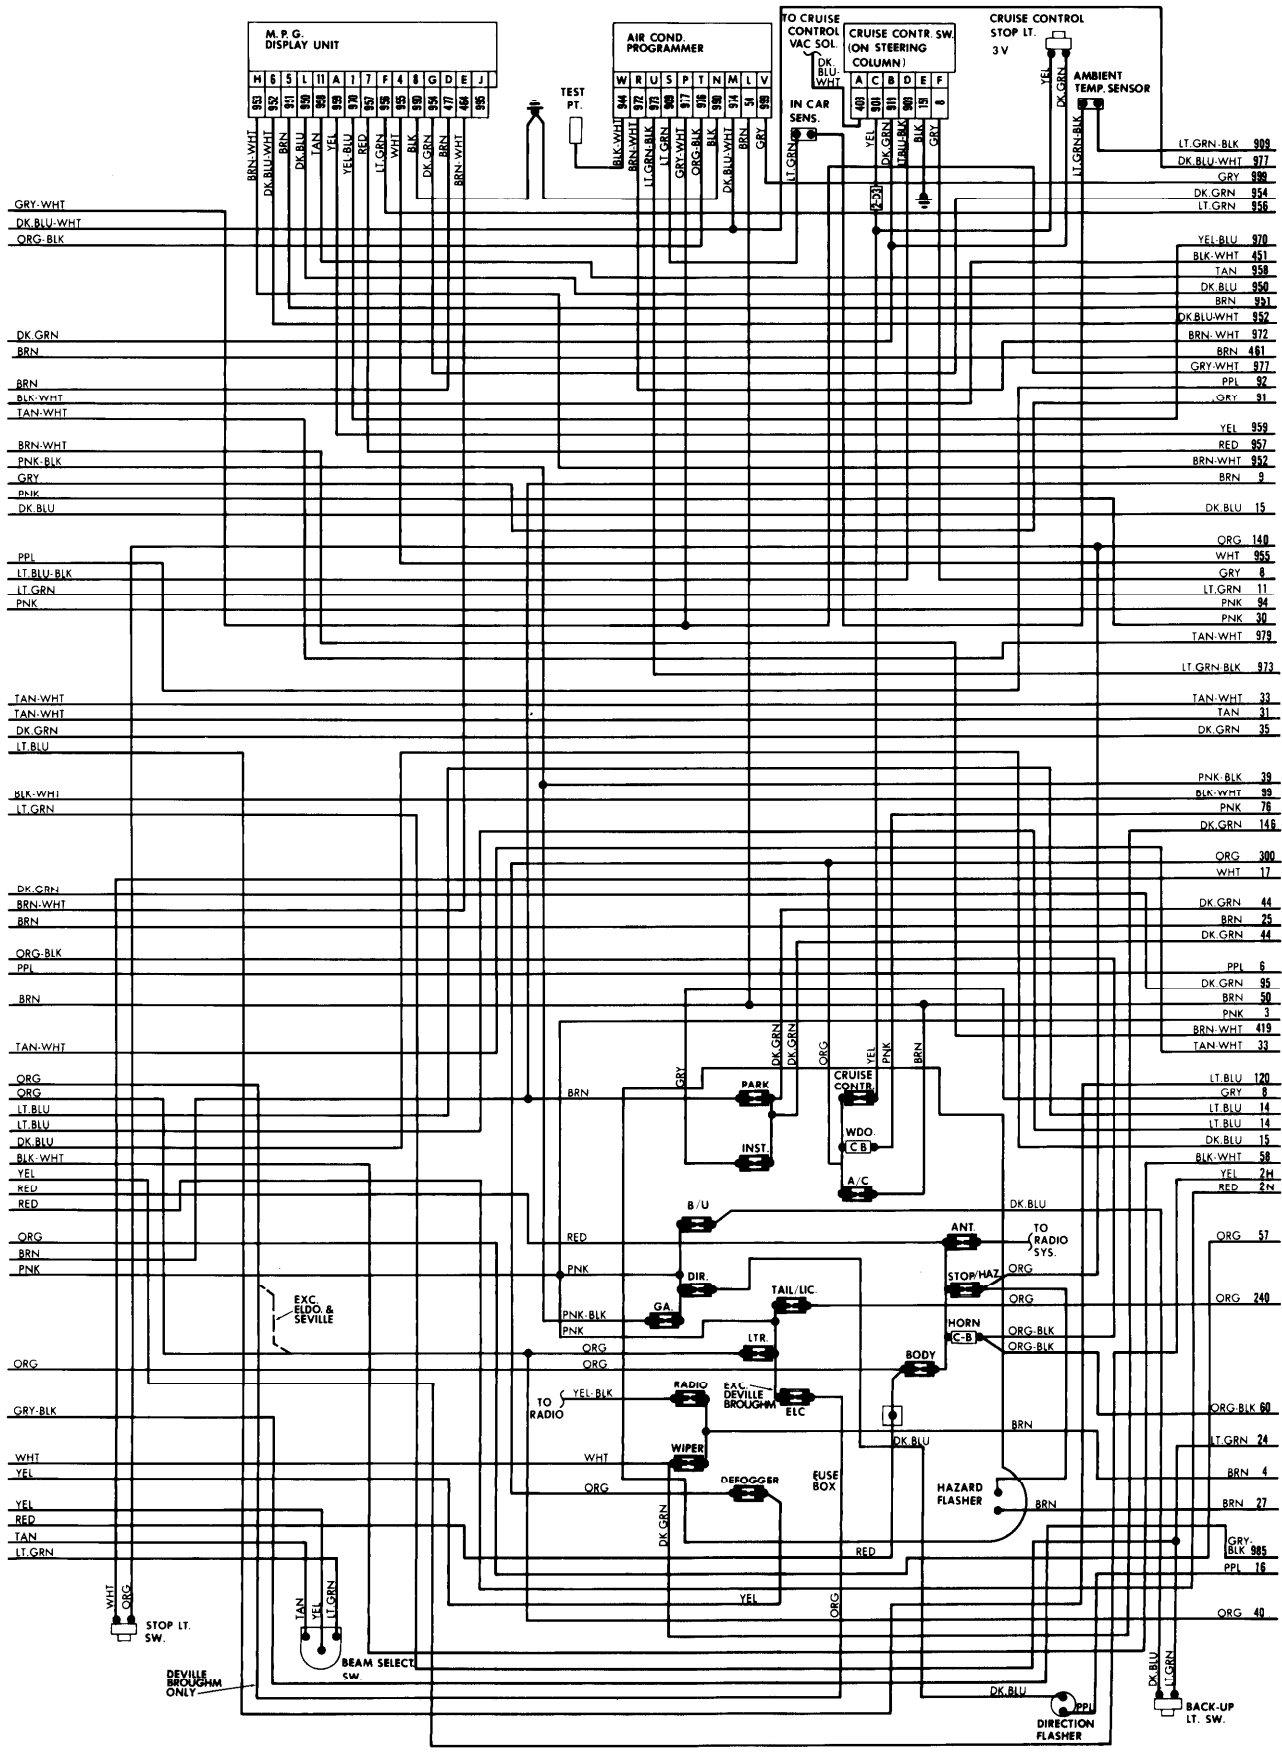

UNDERDASH - DFI

WIRING DIAGRAMS

UNDERDASH - DFI (Cont.)

FUSE BLOCK & UNDERDASH - DFI

WIRING DIAGRAMS

INSTRUMENT PANEL DETAILS - ALL MODELS

WIRING DIAGRAMS

DEVILLE & BROUGHM SPEEDO CLUSTER PRINTED CIRCUIT CONN.

FUSE & RELAY BOX