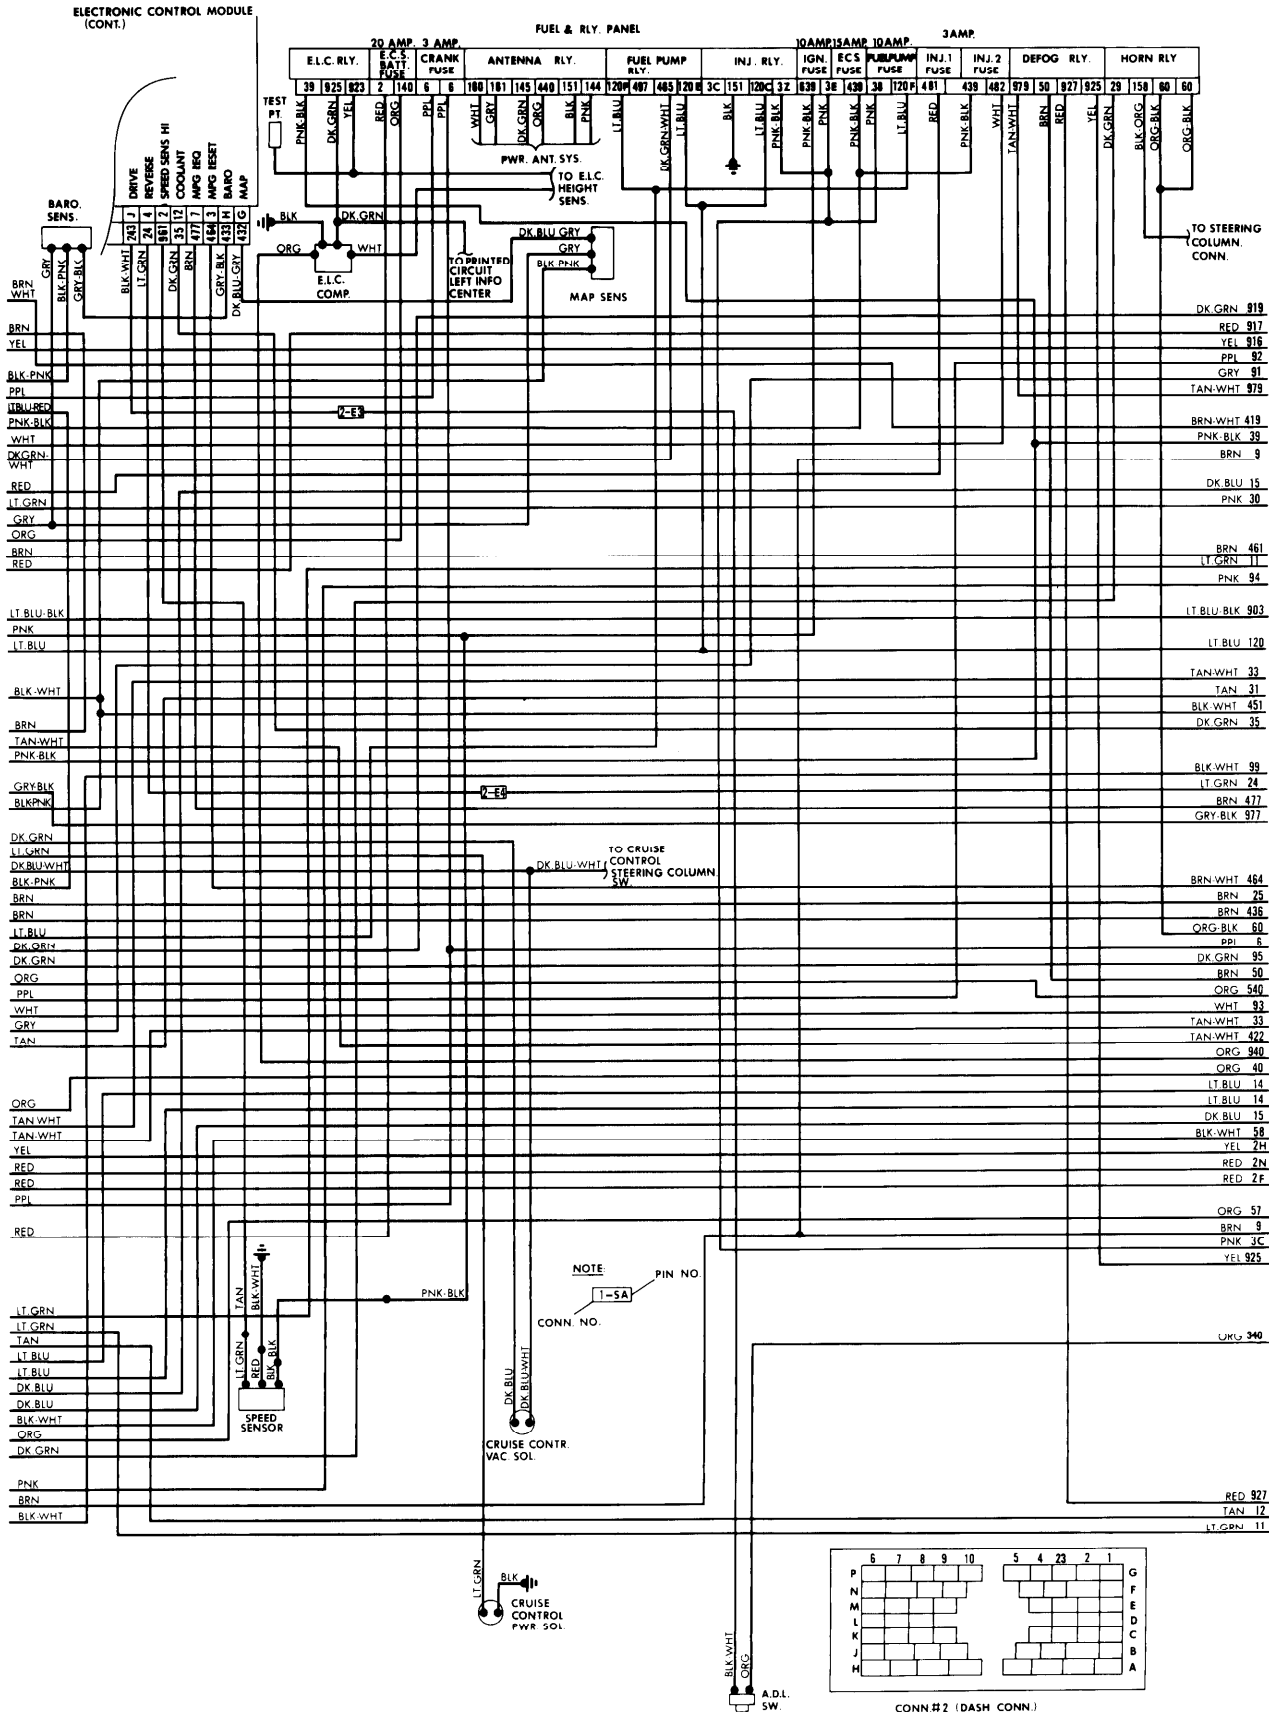

UNDERDASH - DFI

WIRING DIAGRAMS

UNDERDASH - DFI (Cont.)

FUSE BLOCK & UNDERDASH - DFI

WIRING DIAGRAMS

INSTRUMENT PANEL DETAILS - ALL MODELS

WIRING DIAGRAMS

DEVILLE & BROUGHM SPEEDO CLUSTER PRINTED CIRCUIT CONN.

FUSE & RELAY BOX