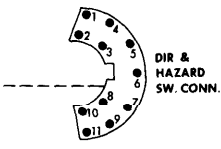

- 1 IGN+
- 2 GROUND
- 3 BLANK
- 4 FUEL GA
- 5 INST LT
- 6 TEMP GA
- 7 RIANK
- 8 AMMETER
- 9 AMMETER
- 10 OIL PRESS GA
- 11 TACH
- 12 TACH
- 13 +12 VOLTS
- 14 LOW BRAKE IND
- 15 R DIR IND
- 16 HI BEAM IND
- 17 L DIR IND

- 1 +12 VOLTS
- 2 BRAKE IND
- 3 R DIR IND
- 4 HI BEAM IND
- 5 L DIR IND
- 6 SEAT BELT IND
- 7 IGN+
- 8 TEMP GA
- 9 GROUND
- 10 INST LT
- 11 FULL GA
- 12 ALT IND
- 13 IGN+
- 14 OIL PRESS IND

OPTION GA. ONLY