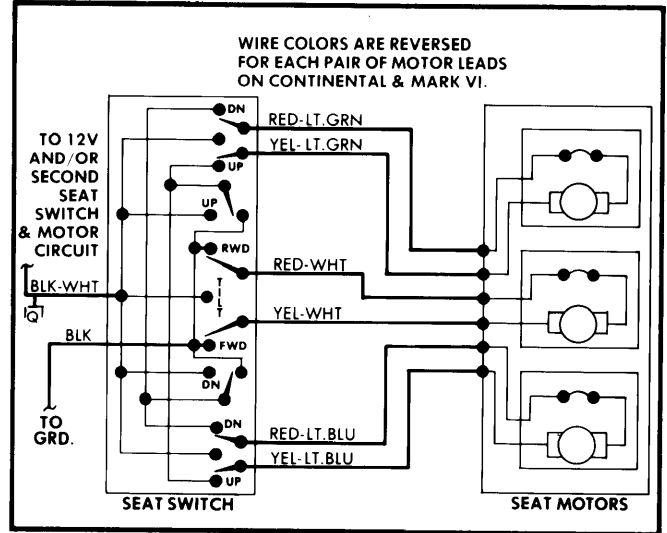

4-Way Power Seat Wiring Diagram for Ford Motor Co.

6-Way Power Seat Wiring Diagram for Ford Motor Co. (Two Switches and Motors Used with Split Seats)

2-Way Power Seat Wiring Diagram for General Motors

6-Way Power Seat Wiring Diagram for General Motors (Single Motor)

1980 Power Seats

6-Way Power Seat Wiring Diagram for General Motors (Three Motor)

Power Reclining Seat Back Wiring Diagram for General Motors

1980 Roof Controls - Electric

Power Roof Panel Wiring Diagram for Ford Motor Co.