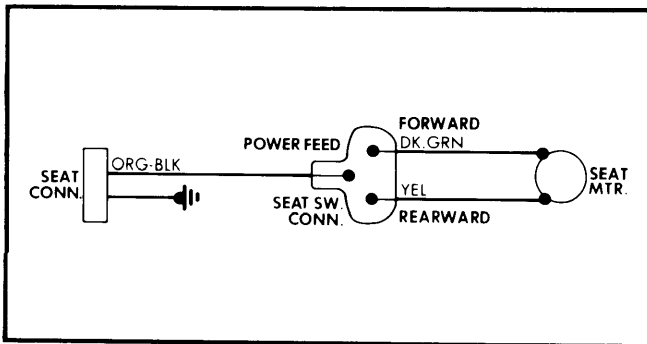

4-Way Power Seat Wiring Diagram for Ford Motor Co.

6-Way Power Seat Wiring Diagram for Ford Motor Co. (Two Switches and Motors Used with Split Seats)

2-Way Power Seat Wiring Diagram for General Motors

6-Way Power Seat Wiring Diagram for General Motors (Single Motor)

1980 Power Seats

6-Way Power Seat Wiring Diagram for General Motors (Three Motor)

Power Reclining Seat Back Wiring Diagram for General Motors

1980 Roof Controls - Electric

Power Roof Panel Wiring Diagram for Ford Motor Co.