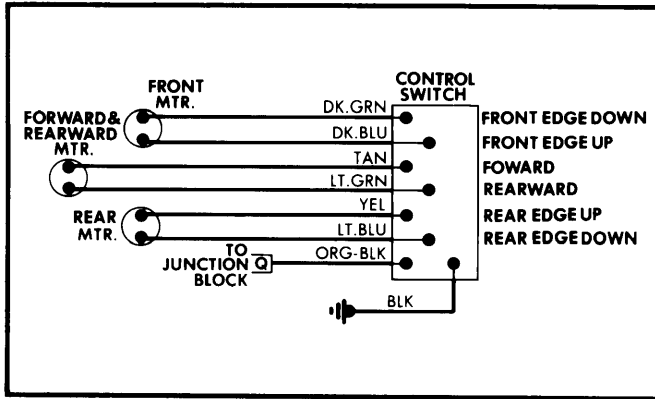

4-Way Power Seat Wiring Diagram for Ford Motor Co.

6-Way Power Seat Wiring Diagram for Ford Motor Co. (Two Switches and Motors Used with Split Seats)

2-Way Power Seat Wiring Diagram for General Motors

6-Way Power Seat Wiring Diagram for General Motors (Single Motor)

1980 Power Seats

6-Way Power Seat Wiring Diagram for General Motors (Three Motor)

Power Reclining Seat Back Wiring Diagram for General Motors

1980 Roof Controls - Electric

Power Roof Panel Wiring Diagram for Ford Motor Co.