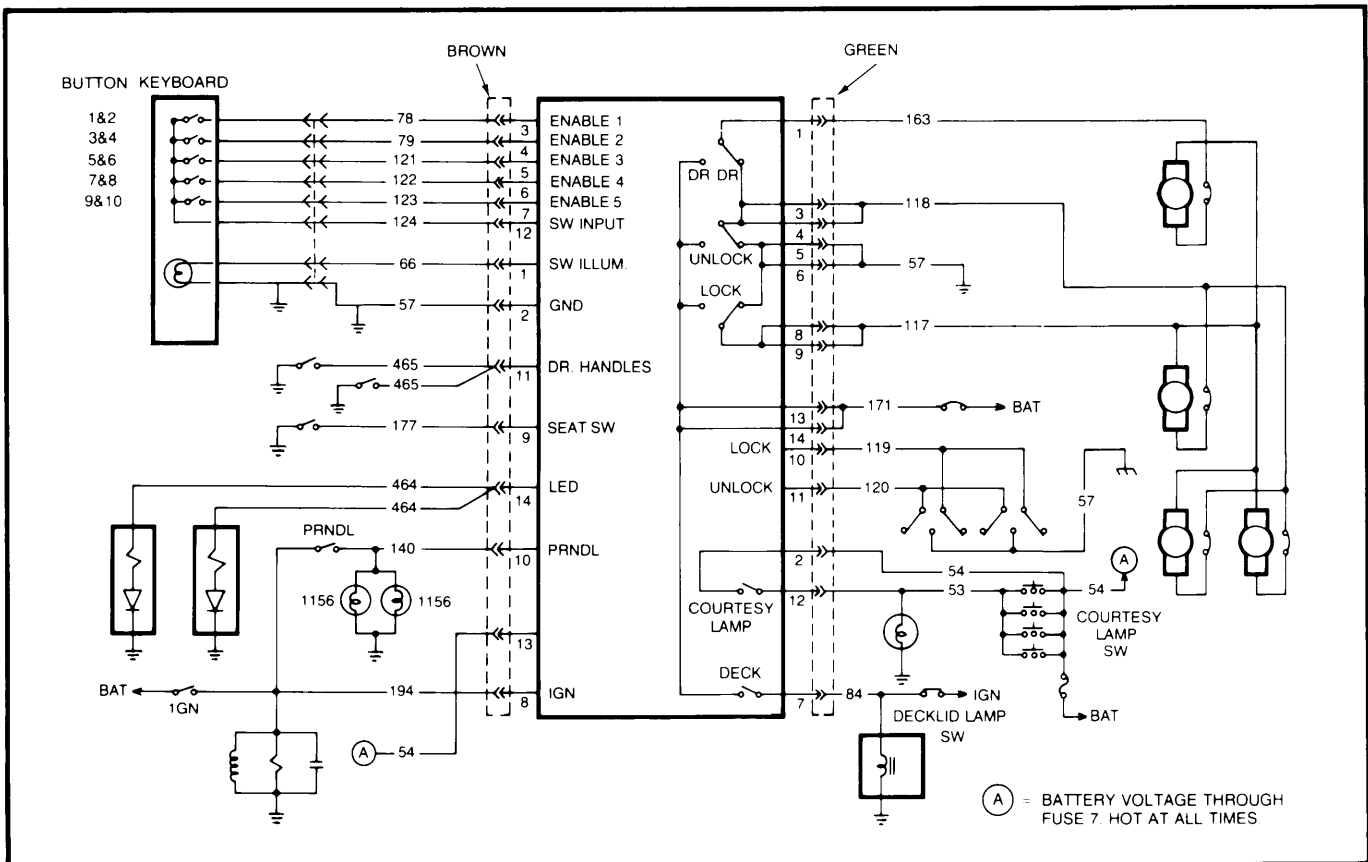

1980 Door & Tailgate Locks

Automatic Door Lock Wiring Diagram for General Motors (Cadillac)

Relay System Electric Door Locks, Including Station Wagons with Both Door and Tailgate Locks, Wiring Diagram for General Motors

Relay System Electric Door Locks Wiring Diagram for Buick Station Wagon Tailgate Lock Only

Polarity Switch System Door Locks Wiring Diagram for Camaro, Firebird and Station Wagons (Exc. Buick)

Keyless Entry System Wiring Diagram for Ford Motor Co.