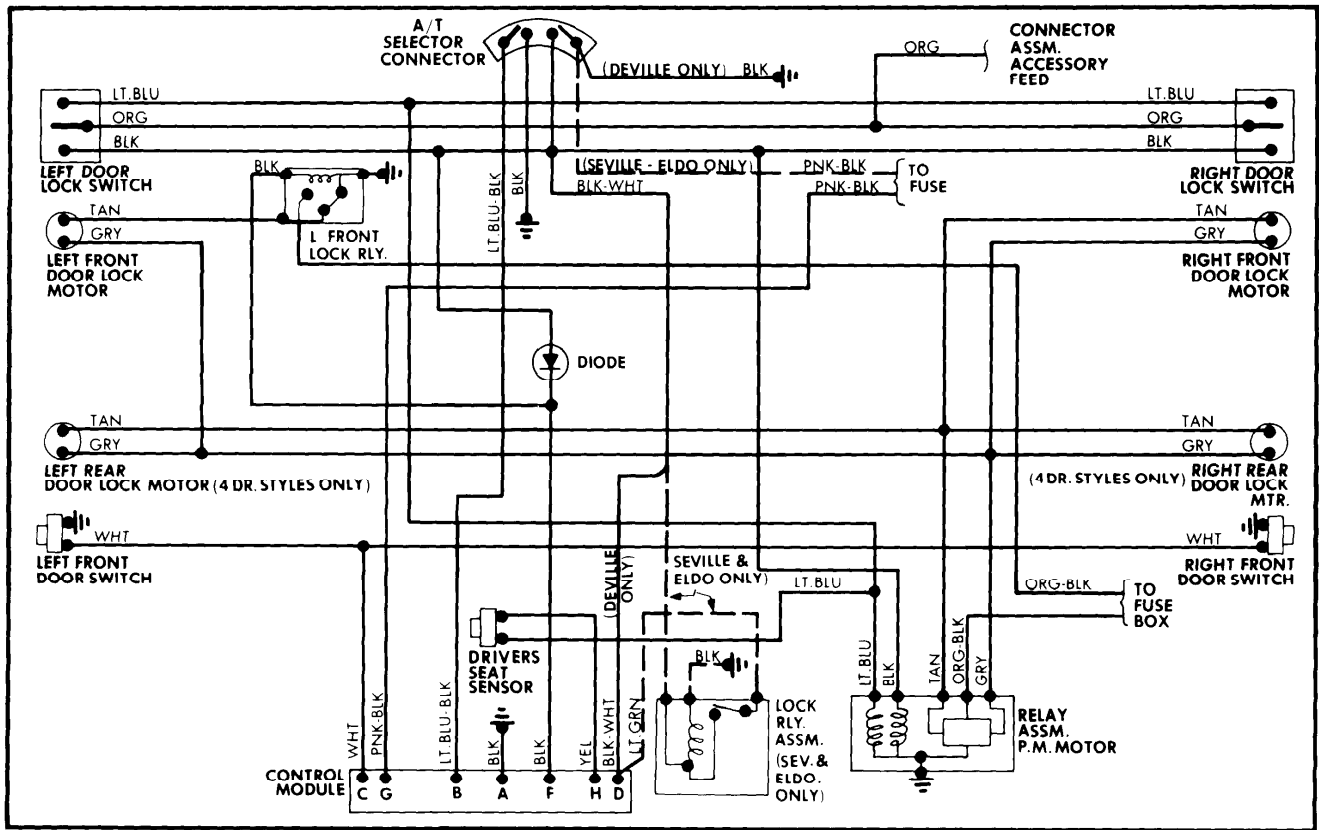

1980 Door & Tailgate Locks

Automatic Door Lock Wiring Diagram for General Motors (Cadillac)

Relay System Electric Door Locks, Including Station Wagons with Both Door and Tailgate Locks, Wiring Diagram for General Motors

Relay System Electric Door Locks Wiring Diagram for Buick Station Wagon Tailgate Lock Only

Polarity Switch System Door Locks Wiring Diagram for Camaro, Firebird and Station Wagons (Exc. Buick)

Keyless Entry System Wiring Diagram for Ford Motor Co.