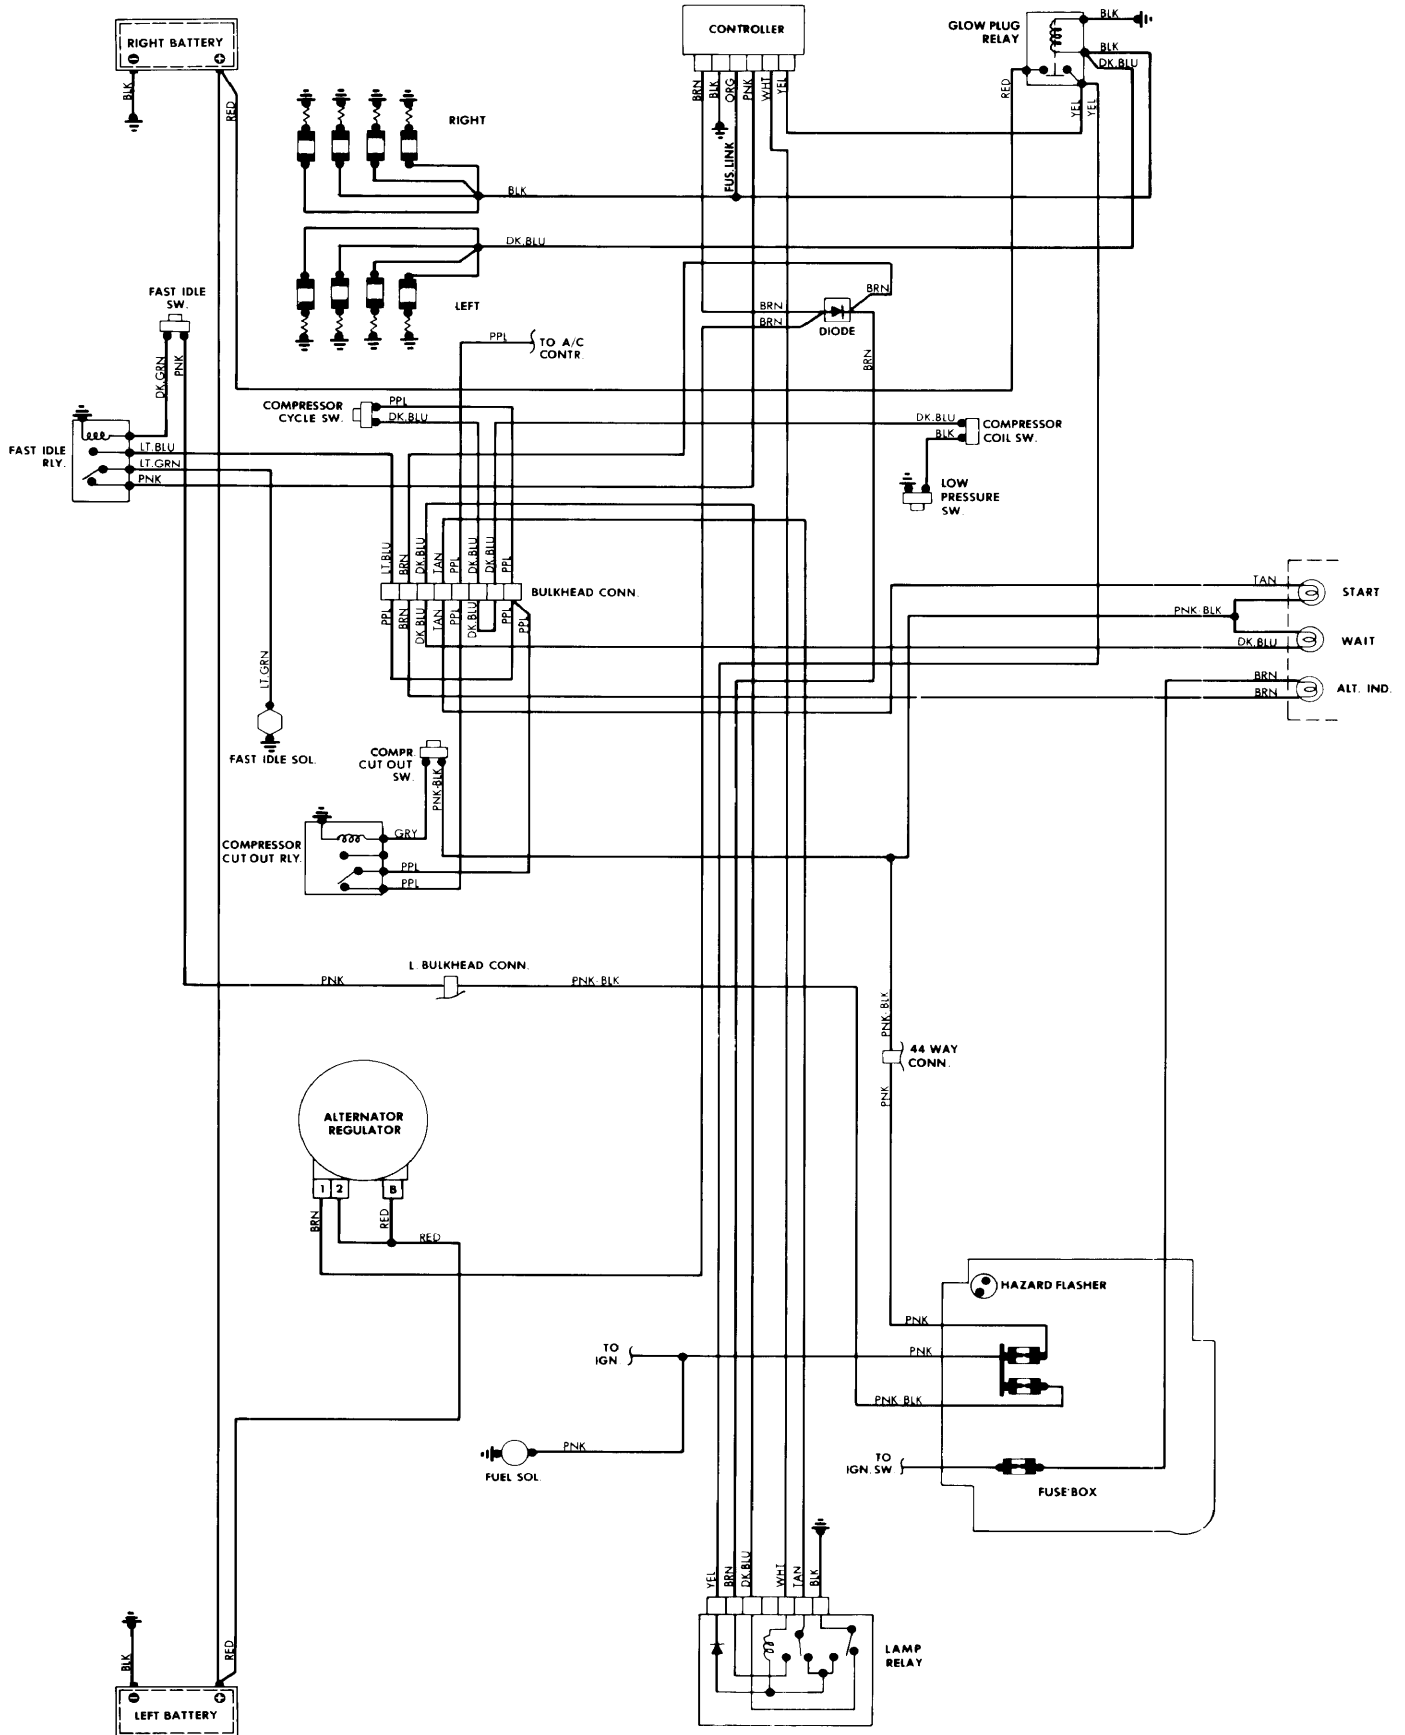

1979 General Motors Diesel

1979 Cadillac Eldorado Diesel Wiring Diagram

1979 General Motors Diesel

4-85

1979 Cadillac Seville Diesel Wiring Diagram