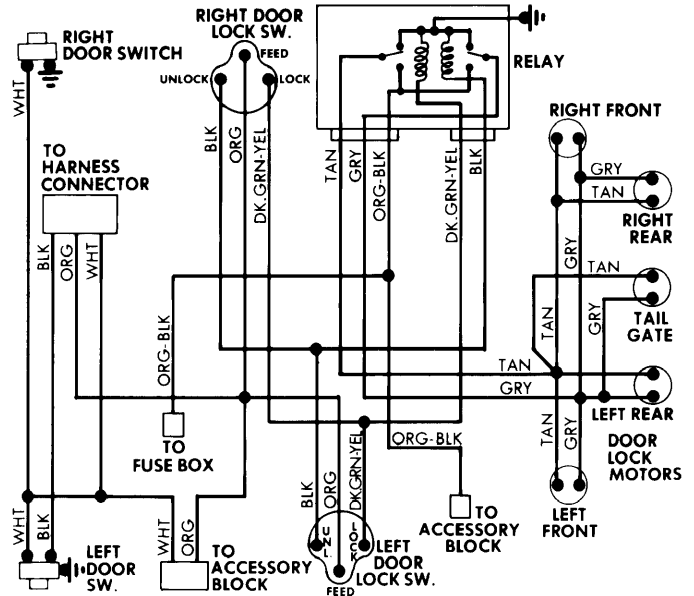

General Motors Solenoid Actuated Door Lock Wiring Diagram for Nova, Phoenix, Omega, Skylark & Camaro

General Motors Motor Actuated Door Lock Wiring Diagram for All Models and for Station Wagons with Both Electric Door Locks and Electric Tailgate Locks