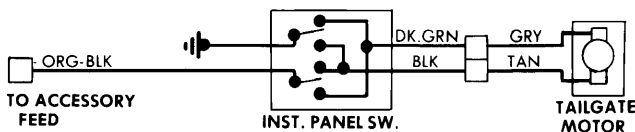

Chevrolet, Oldsmobile & Pontiac Station Wagon Electric Tailgate Lock Wiring Diagram for Models not Equipped with Electric Door Locks