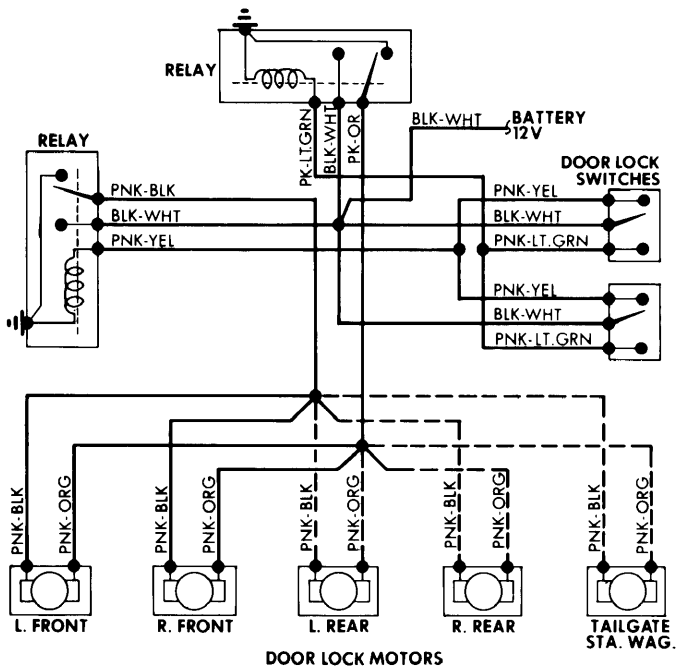

# 1978 Door & Tailgate Locks

Chrysler Corp. Electric Door Lock Wiring Diagram

Ford Motor Co. Electric Door and Tailgate Locks Wiring Diagram for Ford, Mercury, Thunderbird, Cougar XR-7, Mark V & Continental

Ford Motor Co. Electric Door and Tailgate Locks Wiring Diagram for Granada, Monarch, LTD II, Versailles & Cougar (Exc. XR-7)

General Motors Solenoid Actuated Door Lock Wiring Diagram for Nova, Phoenix, Omega, Skylark & Camaro