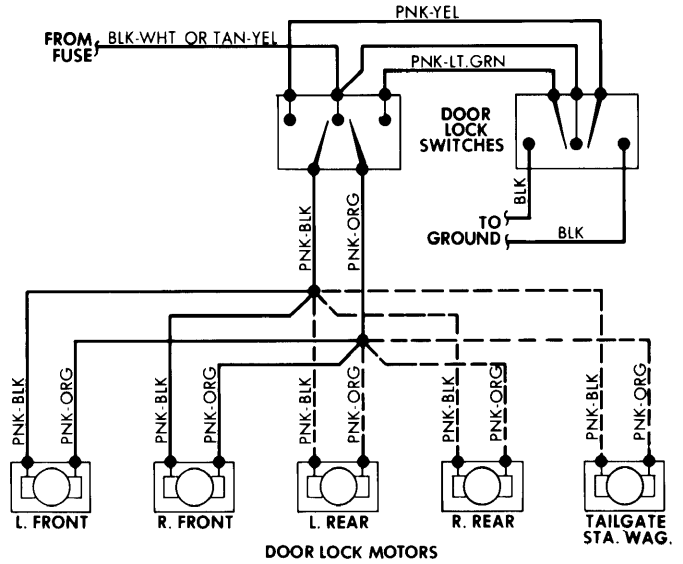

# 1978 Door & Tailgate Locks

Chrysler Corp. Electric Door Lock Wiring Diagram

Ford Motor Co. Electric Door and Tailgate Locks Wiring Diagram for Ford, Mercury, Thunderbird, Cougar XR-7, Mark V & Continental