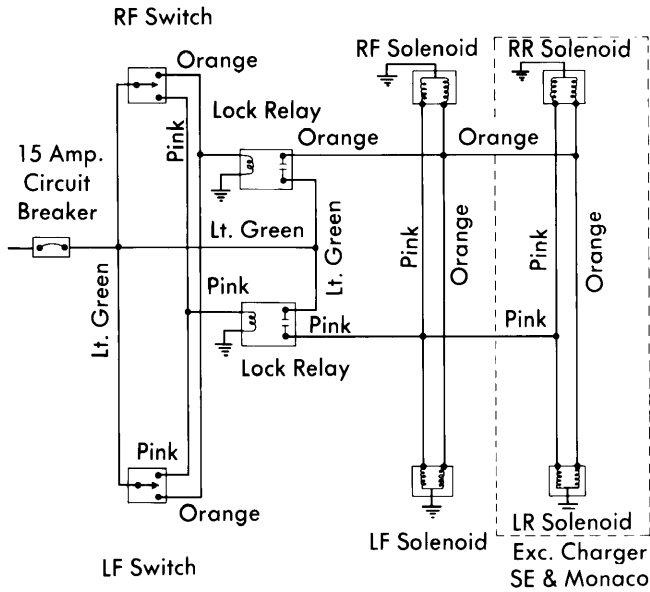

# 1978 Door & Tailgate Locks

Chrysler Corp. Electric Door Lock Wiring Diagram

Ford Motor Co. Electric Door and Tailgate Locks Wiring Diagram for Ford, Mercury, Thunderbird, Cougar XR-7, Mark V & Continental

Ford Motor Co. Electric Door and Tailgate Locks Wiring Diagram for Granada, Monarch, LTD II, Versailles & Cougar (Exc. XR-7)

General Motors Solenoid Actuated Door Lock Wiring Diagram for Nova, Phoenix, Omega, Skylark & Camaro