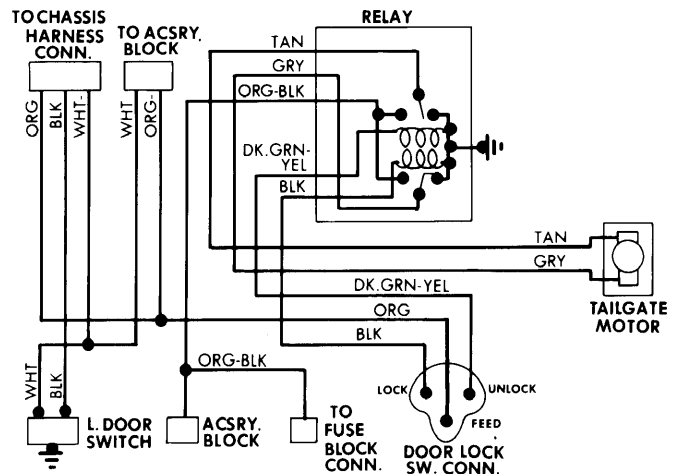

Buick Station Wagon Electric Tailgate Lock Wiring Diagram for Models not Equipped with Electric Door Locks