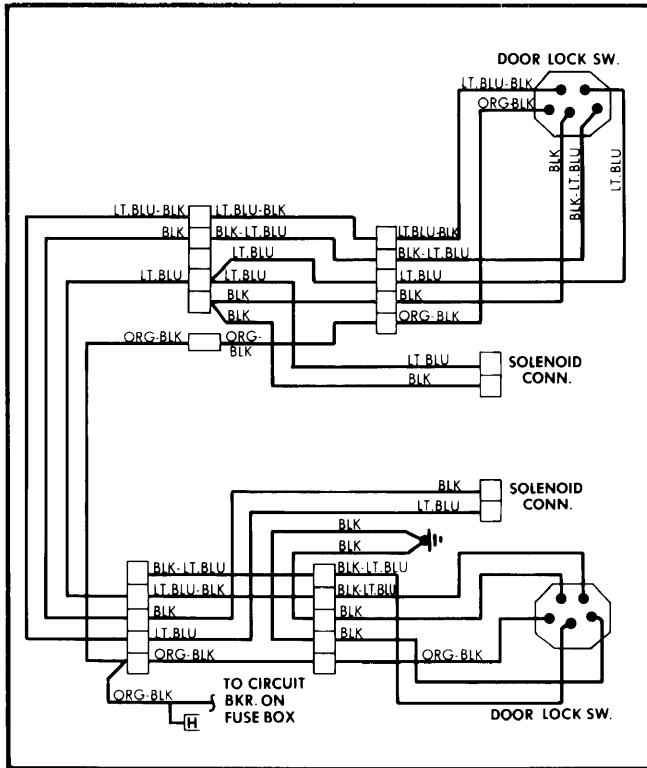

# 1978 Door & Tailgate Locks

Chrysler Corp. Electric Door Lock Wiring Diagram

Ford Motor Co. Electric Door and Tailgate Locks Wiring Diagram for Ford, Mercury, Thunderbird, Cougar XR-7, Mark V & Continental

Ford Motor Co. Electric Door and Tailgate Locks Wiring Diagram for Granada, Monarch, LTD II, Versailles & Cougar (Exc. XR-7)

General Motors Solenoid Actuated Door Lock Wiring Diagram for Nova, Phoenix, Omega, Skylark & Camaro