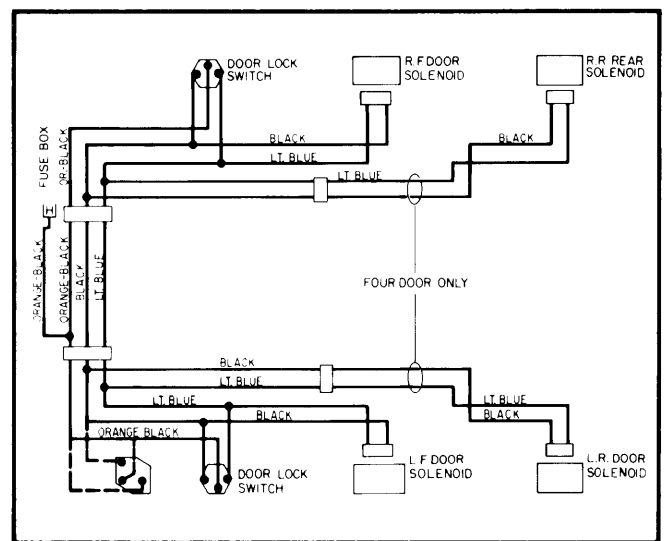

Ford Motor Co. Electric Door and Tailgate Locks Wiring Diagram for Granada, Monarch, LTD II, Versailles & Cougar (Exc. XR-7)

General Motors Solenoid Actuated Door Lock Wiring Diagram for Nova, Phoenix, Omega, Skylark & Camaro