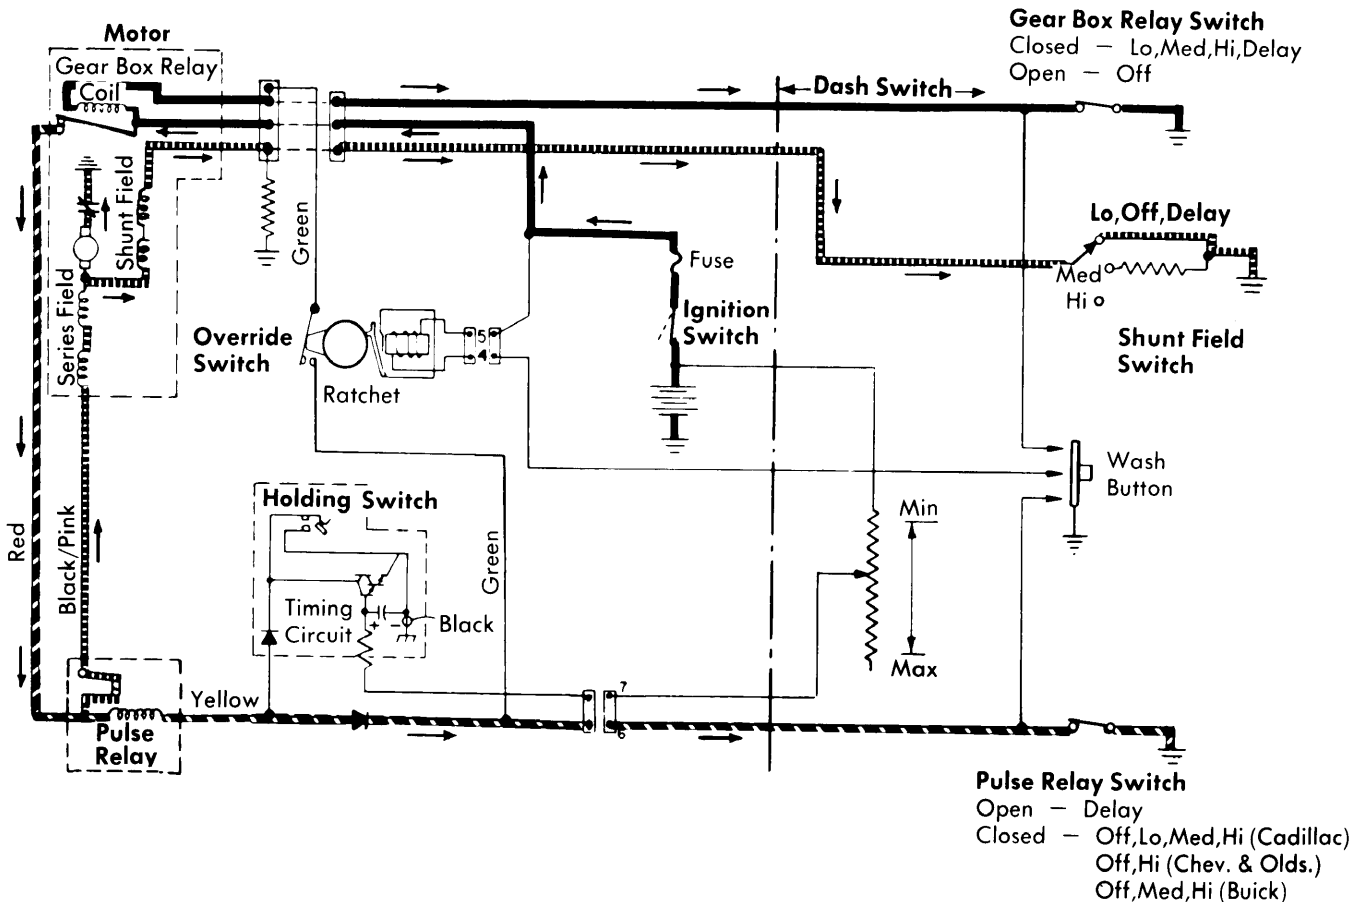

**General Motors Modified Pulse Control
Windshield Wiper System Wiring Diagram**