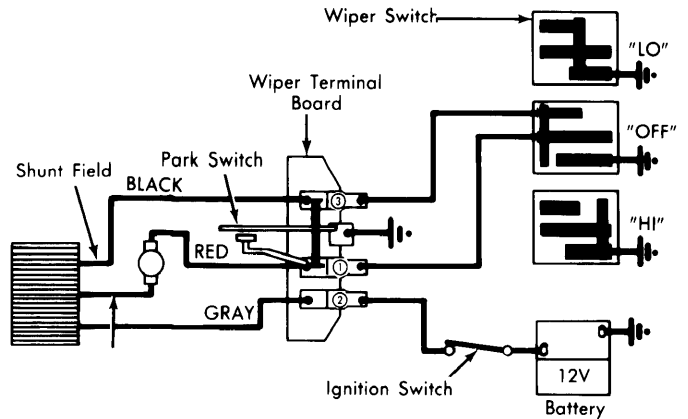

Cougar, Ford, Lincoln, LTD II, Thunderbird, Mercury, Rancho and Mark V 2-Speed Intermittent Depressed Windshield Wiper Wiring Diagram System

**General Motors Square Motor Type
Windshield Wiper System Wiring Diagram**