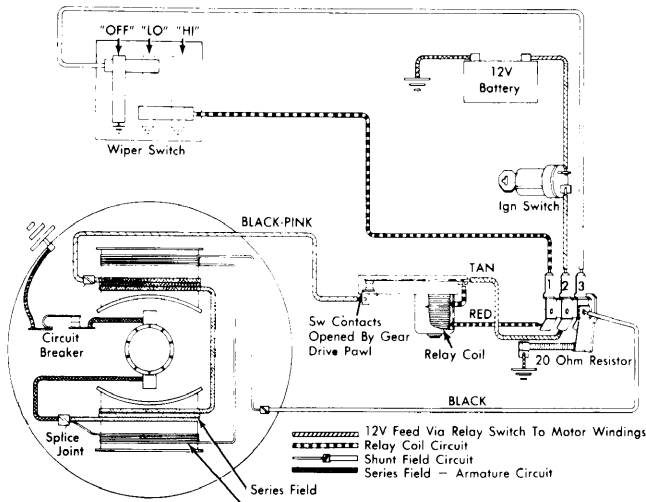

Fairmont, Granada, Monarch, Mustang, Versailles and Zephyr 2-Speed Intermittent Non-Depressed Windshield Wiper System Wiring Diagram

1978 Wiper/Washer Systems

**General Motors Round Motor Type
Windshield Wiper System Wiring Diagram**