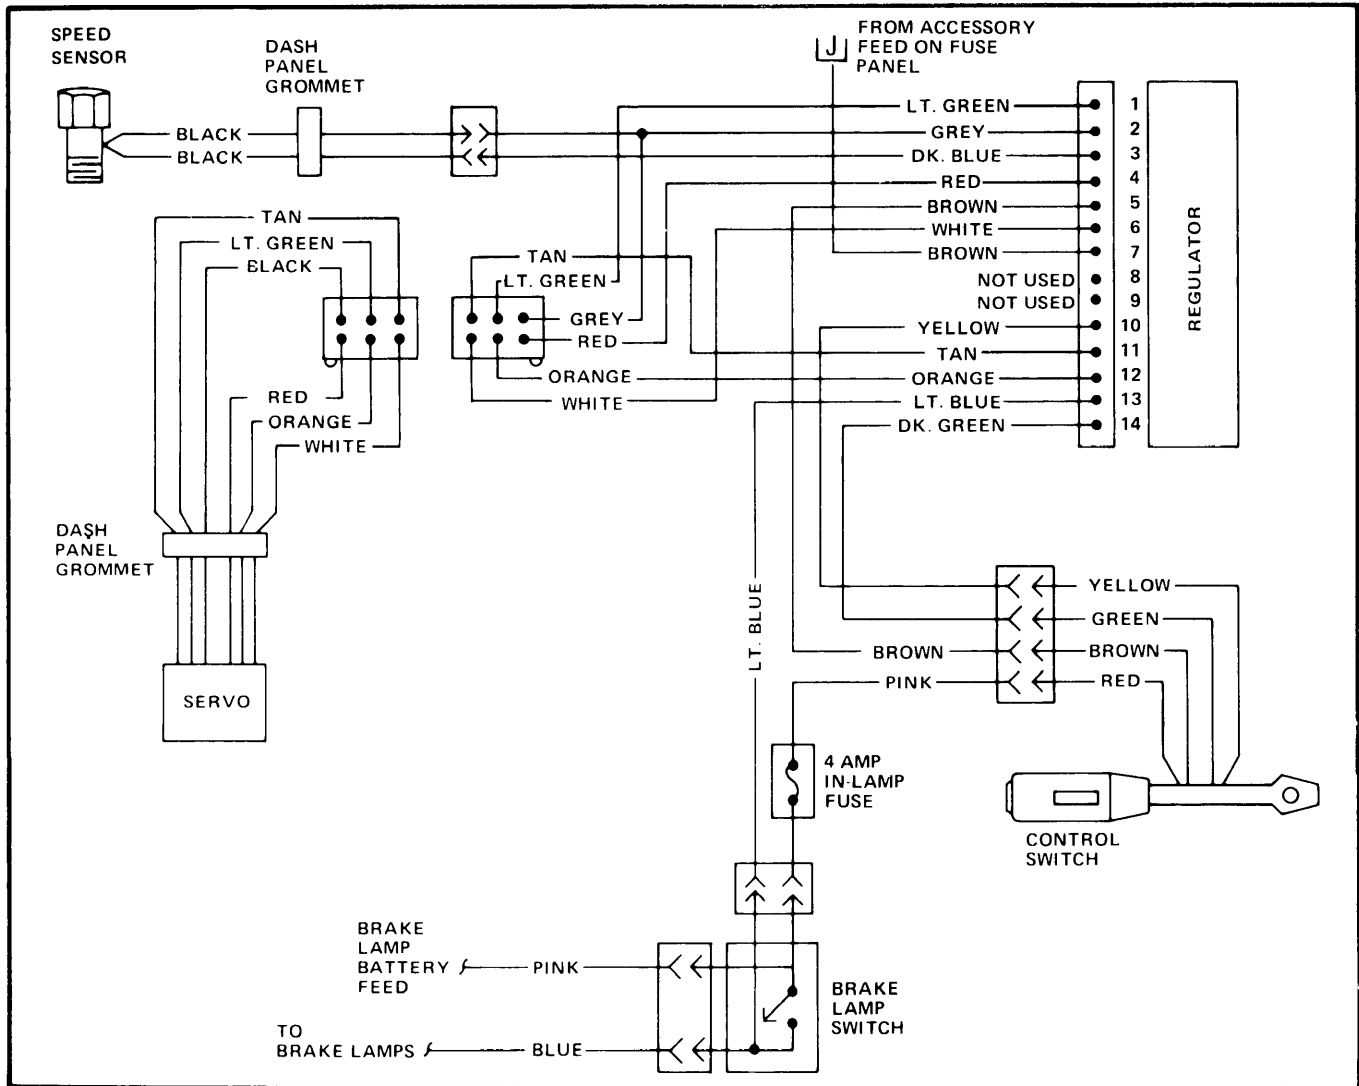

# 4-166 1978 Speed Control Systems — Automatic

**American Motors Cruise Command Automatic Speed Control System Wiring Diagram**

**Chrysler Corp. Automatic Speed Control System Wiring Diagram**