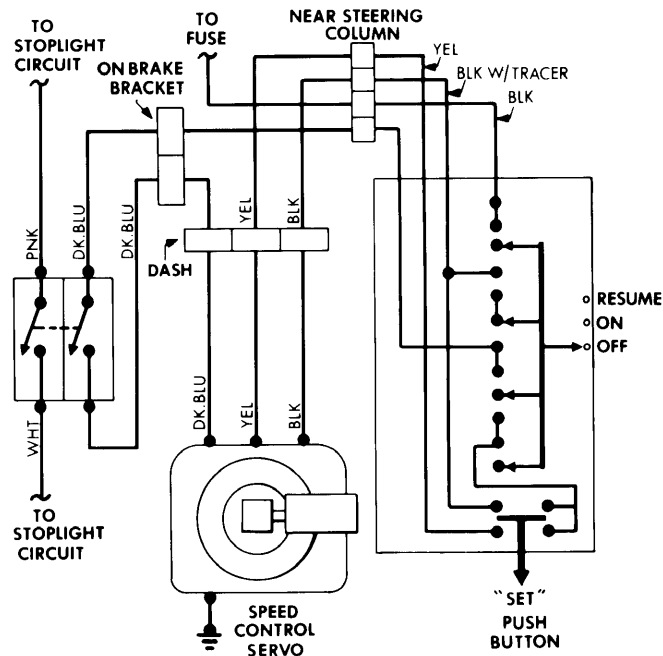

# 4-166 1978 Speed Control Systems — Automatic

**American Motors Cruise Command Automatic Speed Control System Wiring Diagram**

**Chrysler Corp. Automatic Speed Control System Wiring Diagram**