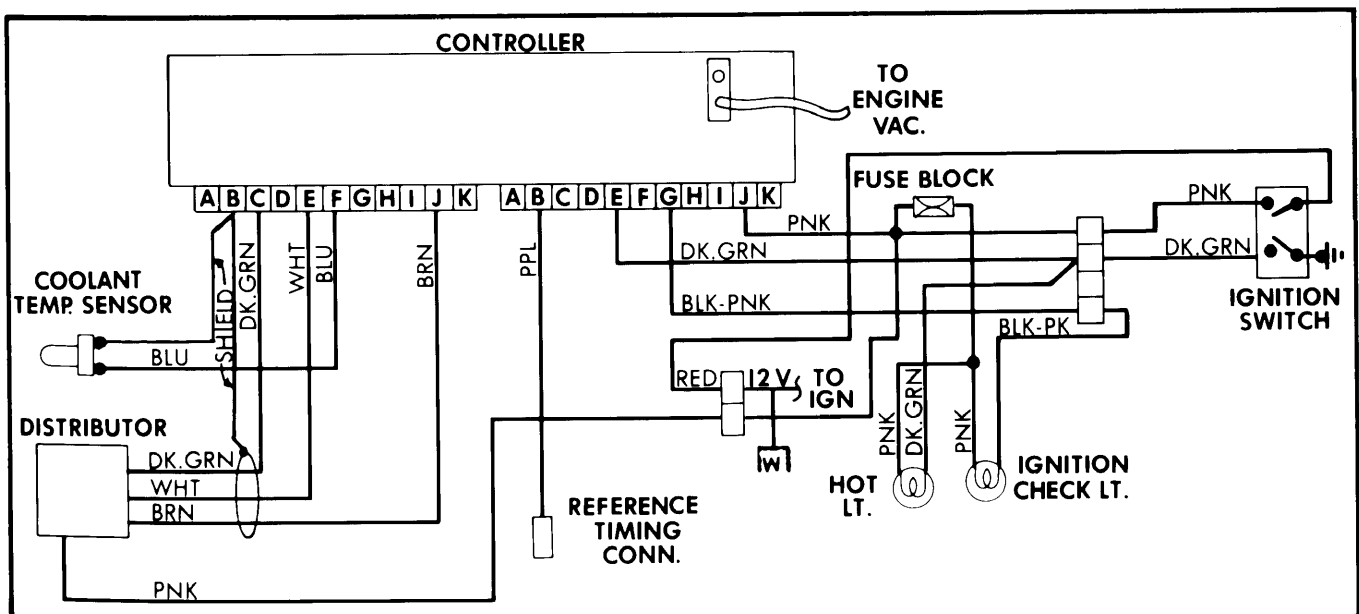

# 1978 Spark Timing Systems — Electronic 4-165

Ford Motor Co. Dura-Spark I and II Ignition System Wiring Diagram

Oldsmobile Toronado (Delco-Remy) EST Ignition System Wiring Diagram