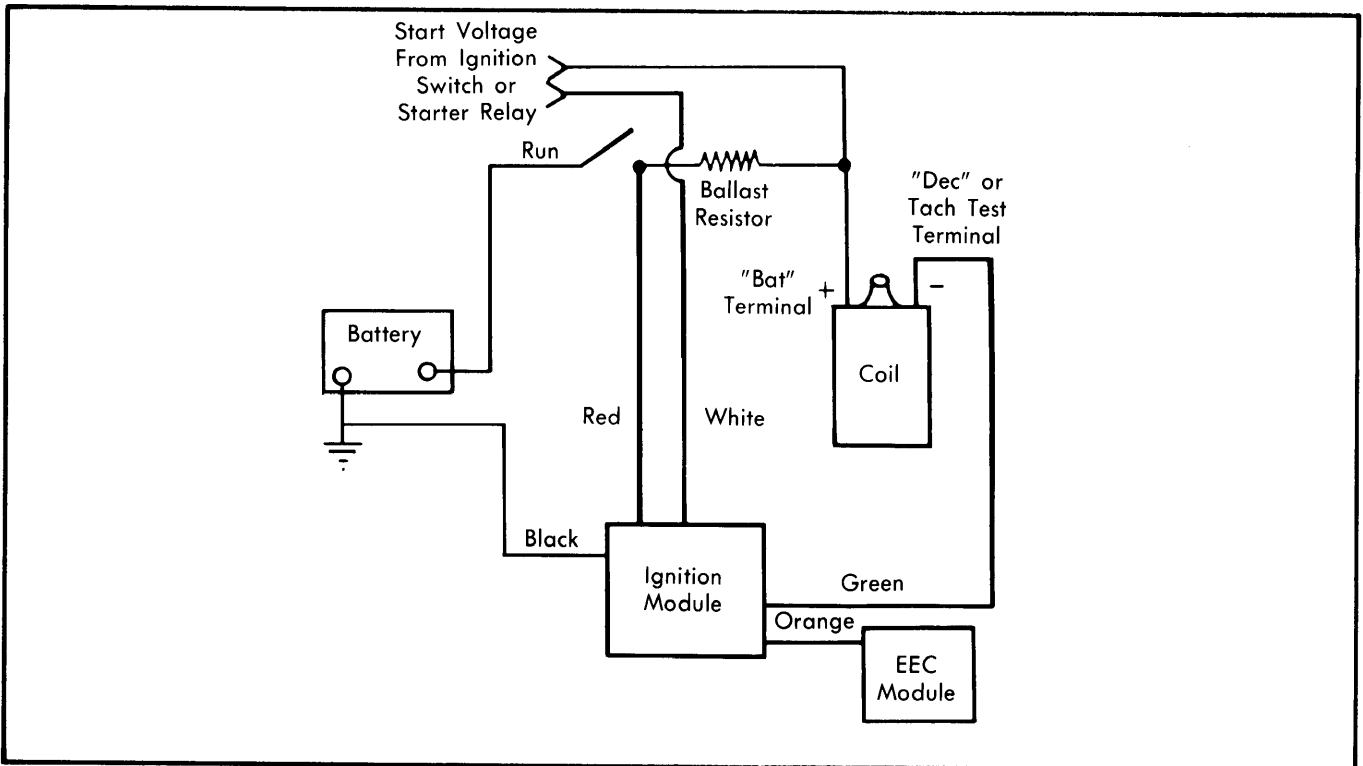

Ford Motor Co. EEC Spark Timing System Schematic (Versailles Only)