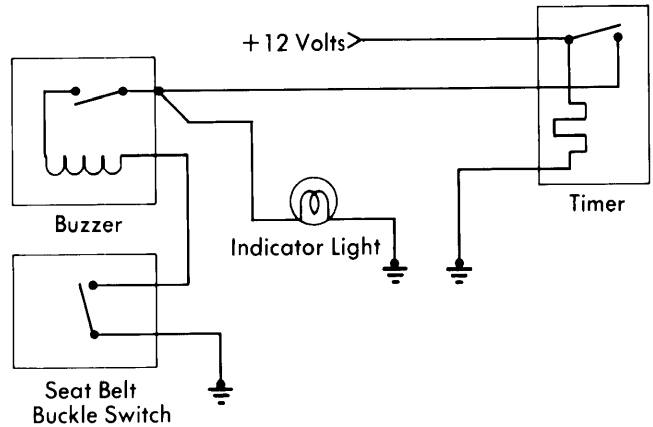

Chrysler Corp. Seat Belt Warning System Wiring Diagram