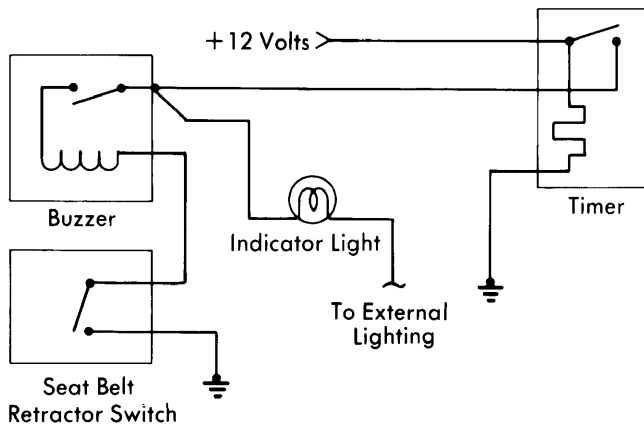

Ford Motor Co. Seat Belt Warning System Wiring Diagram