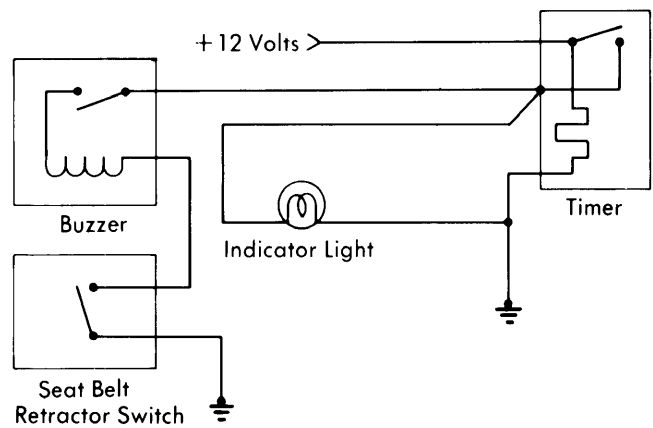

General Motors Seat Belt Warning System Wiring Diagram