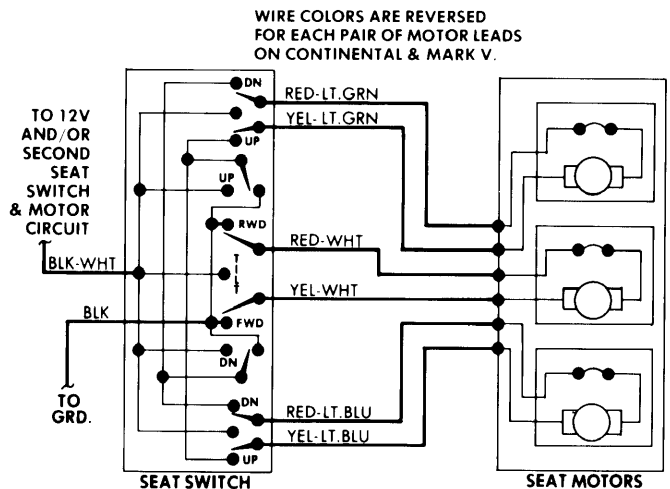

4-162 1978 Seat Belt Warning Systems

American Motors Seat Belt Warning System Wiring Diagram

Chrysler Corp. Seat Belt Warning System Wiring Diagram

Ford Motor Co. Seat Belt Warning System Wiring Diagram

General Motors Seat Belt Warning System Wiring Diagram

1978 Seat Controls – Electric

Ford Motor Co. 4-Way Electric Seat Control Wiring Diagram for Granada & Monarch (Versailles 4-Way Seat Similar)

Ford Motor Co. 6-Way Electric Seat Control Wiring Diagram