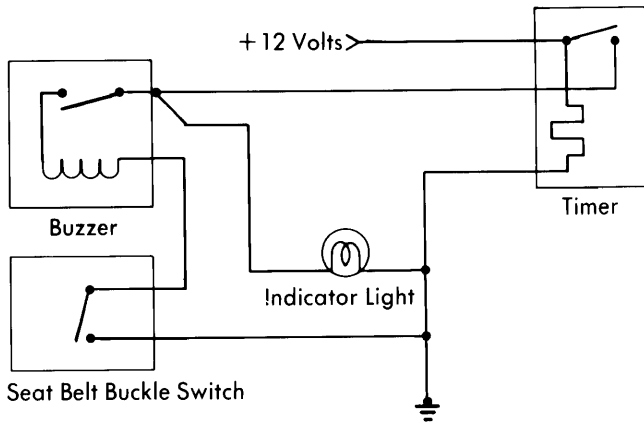

4-162 1978 Seat Belt Warning Systems

American Motors Seat Belt Warning System Wiring Diagram